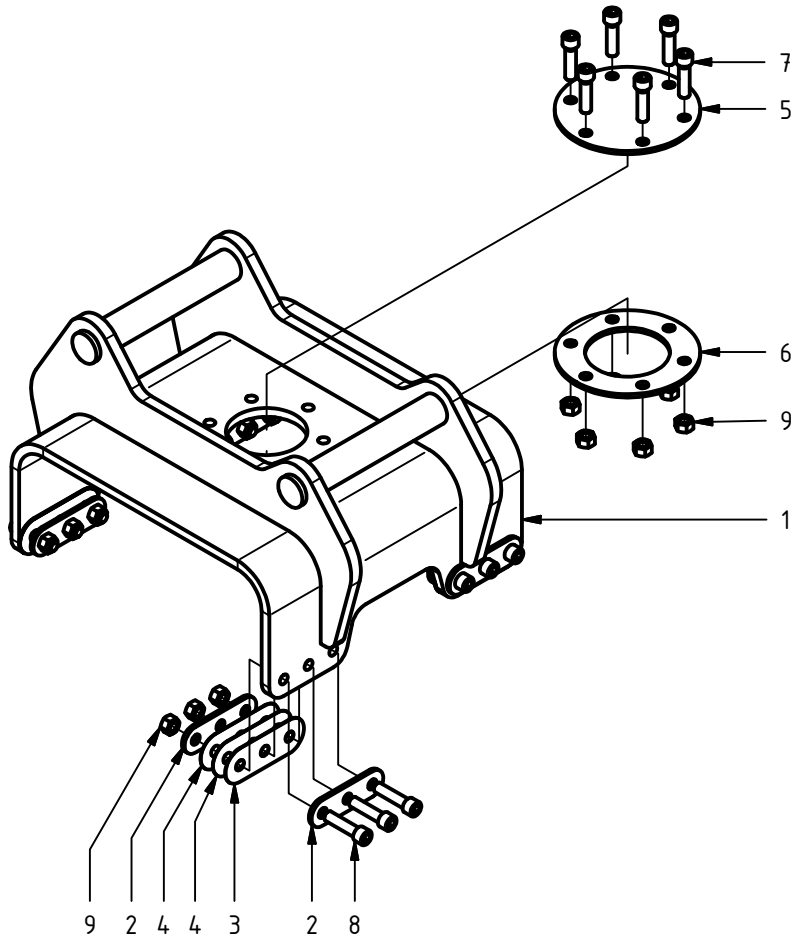

Bracket S50 asm.

Item	Qty.	Part Number	Description	Notes
1	1	0734302	Bracket S50 asm.	item # 1-9
2	8	0734026	Washer	
3	4	0734027	Shim 1,0	
4	8	0734028	Shim 0,5	
5	1	0734024	Plate	
6	1	0734025	Plate	
7	6	0104121	Socket hd. cap screw	ISO 4762 - M16x60
8	12	0104363	Socket hd. cap screw	ISO 4762 - M16x65
9	18	0106030	Hex Nut	ISO 4032 M16