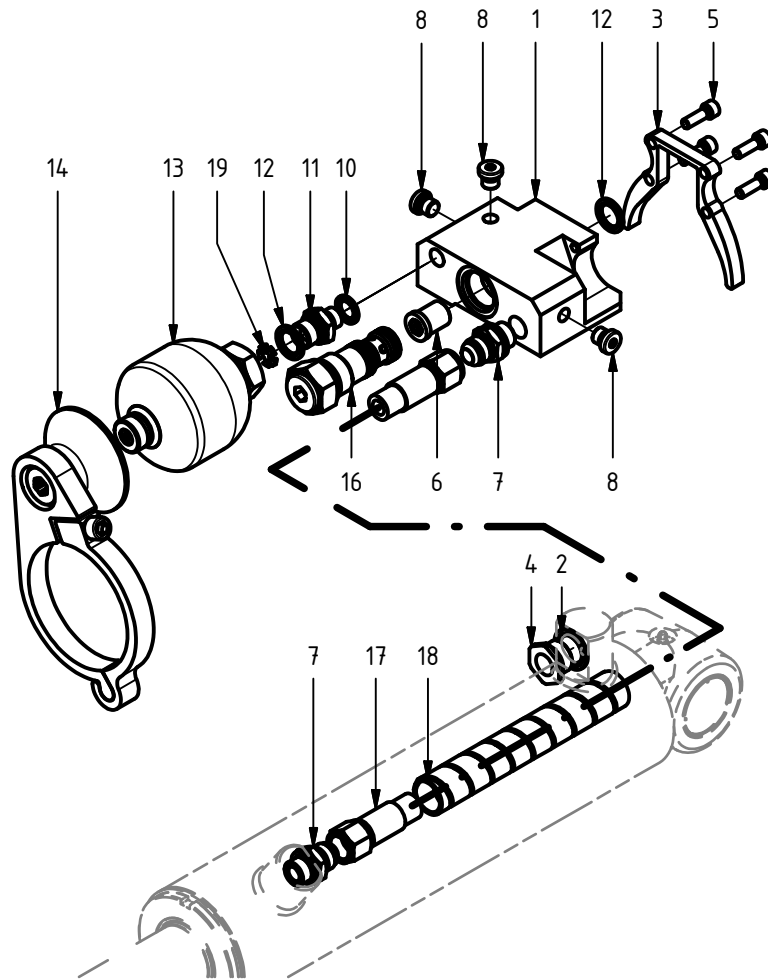

Hydraulic cylinder ø90/56

Item	Qty.	Part Number	Description	Notes
1	1	0150505	Barrel asm.	incl. item #1.3-1.3
1.2	1	0114004	Grease Fitting	M6x1
1.3	2	0680073	Plain bearing	Ø50/55x50
2	1	0150506	Piston	90/56
3	1	0150507	Gland	90/56
4	1	0150508	Rod asm.	incl. item #4.2-4.3
4.2	2	0680073	Plain bearing	Ø50/55x50
4.3	1	0114004	Grease Fitting	M6x1
5	2	0150525	Guide Ring	61/56 x 15-PF
6	1	0150528	Piston Ring	90 S
7	1	0121077	Seal kit 90/56	
7.1	1	-	Dust Seal	PA 56/66 x 7 x 10
7.2	2	-	O-ring	84,5 x 3,0
7.3	1	-	Rod Seal	SI/L 56/71 x 12,5
7.4	1	-	Backup Ring	85/90 x 1,3
7.5	1	-	Piston Seal	M/R-PF 90/75 x 20

Grapple arm, male

Item	Qty.	Part Number	Description	Notes
1.9	2	0683071	Plain Bearing	80/85x60
1.10	2	0114004	Grease Fitting	M6x1

Grapplearm, female

Item	Qty.	Part Number	Description	Notes
1.9	2	0683071	Plain Bearing	80/85x60
1.10	2	0114004	Grease Fitting	M6x1

Rod asm.

Item	Qty.	Part Number	Description	Notes
2	2	0680072	Plain bearing	∅050/055x060 PDE
3	2	0114023	Grease Fitting	M10 x 1

Load check asm. MG16

Item	Qty.	Part Number	Description	Notes
1	1	0734009	Manifold	
2	1	0106584	Bonded Seal	D9DT-12
3	1	0734011	Support plate	
4	1	0734012	Adapter	G3/4 - G1/2
5	4	0104442	Socket hd. Cap Screw	ISO 4762 - M8x25
6	1	0130297	Collar screw	BSCH 1/2"
7	2	0130107	Adapter str.	SJG 1408
8	3	0130178	Plug	VST11/4EDA3C
10	1	0106581	Bonded Seal	D9DT-6
11	1	0130439	Restrictor adapter \varnothing 1,5	133-06-08-1,5
12	2	0106577	Bonded Seal	D9DT-8
13	1	0136374	Accumulator 0,32 L	0,32 L - 9,0 MPa
14	1	0734006	Acc. bracket asm. MG 16	
16	1	0136231	Check valve, pilot operated	RP16A-01-C-N-15-4
16.2	1	0121123	Seal kit	FS163-N
17	1	0734078	Hose asm.	1/2", OAL=175 mm
18	1	0734081	Hose cover	L = 210 mm
19	1	0715357	Washer	