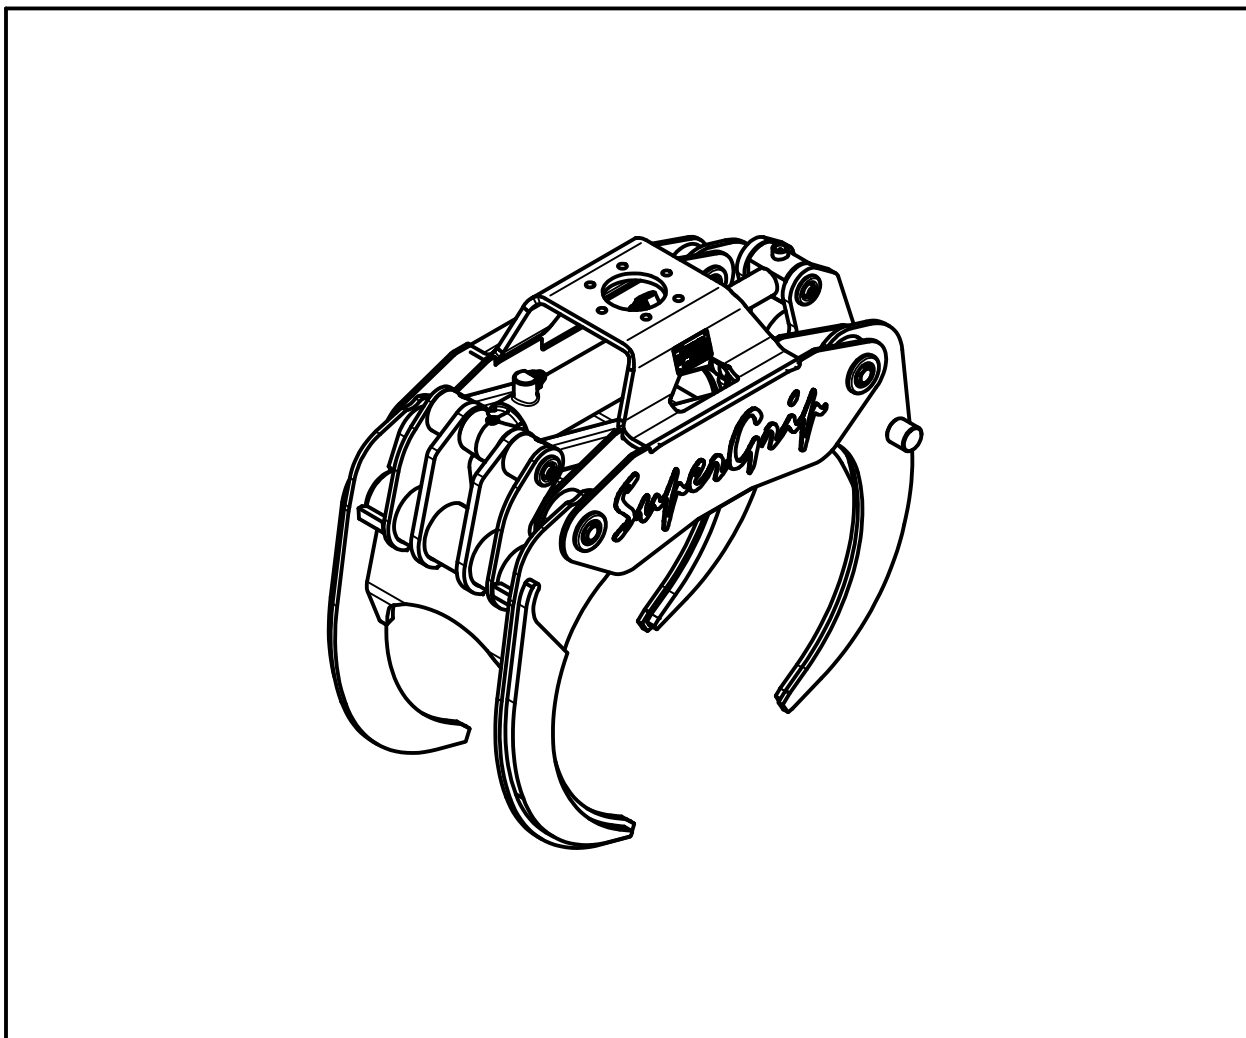

HULTDINSTM SuperGrip

SuperGrip 360R

2013-12-09

Rev. 07

Doc.Nr. 7680400-EN

Utg. 01-13

English

Spare Parts manual

0680400

S/N 027-13810 & up

SuperGrip 360R

Item	Qty.	Part Number	Description	Notes
1	1	0680001	Frame	
2	1	0680401	Grapple arm, male	
3	1	0680402	Grapple arm, female	
4	2	0680030	Push rod asm.	
5	1	0150002	Hydraulic cylinder $\varnothing 90/56$	
6	4	0680009	Pin	$\varnothing 70 \times 82$
7	1	0680075	Pin	$\varnothing 50 \times 294$
8	1	0680077	Pin	$\varnothing 50 \times 147$
9	2	0680015	Pin	$\varnothing 50 \times 99$
10	8	0680021	Washer $\varnothing 70$	
11	8	0680054	Washer $\varnothing 50$	
12	1	0660263	Nut	
13	4	0104616	Hex hd. Cap Screw	ISO 4014 - M20x100
14	3	0104502	Socket hd. Cap Screw	ISO 4762 - M16x110
15	2	0104132	Socket hd. cap screw	ISO 4762 - M16x160
16	3	0106030	Hex Nut	ISO 4032 M16
17	4	0106032	Hex nut	ISO 4032 M20
18	1	0130061	Adapter str.	SJG 1412
19	1	0130107	Adapter str.	SJG 1408
-	-	0680544	Pin joint asm. kit	item #6, 10, 13, 17
-	-	0680541	Pin joint asm. kit	item #8, 11, 15, 16
-	-	0680542	Pin joint asm. kit	item #9, 11, 14, 16
-	-	0680543	Pin joint asm. kit	item #7, 11, 12, 14, 15
-	-	0680960	Plain bearing kit	

Grapple arm, male

Item	Qty.	Part Number	Description	Notes
1.2	2	0680071	Plain Bearing	70/75x60
1.3	2	0114004	Grease Fitting	M6x1

Grapple arm, female

Item	Qty.	Part Number	Description	Notes
1.2	2	0680071	Plain Bearing	70/75x60
1.3	2	0114004	Grease Fitting	M6x1