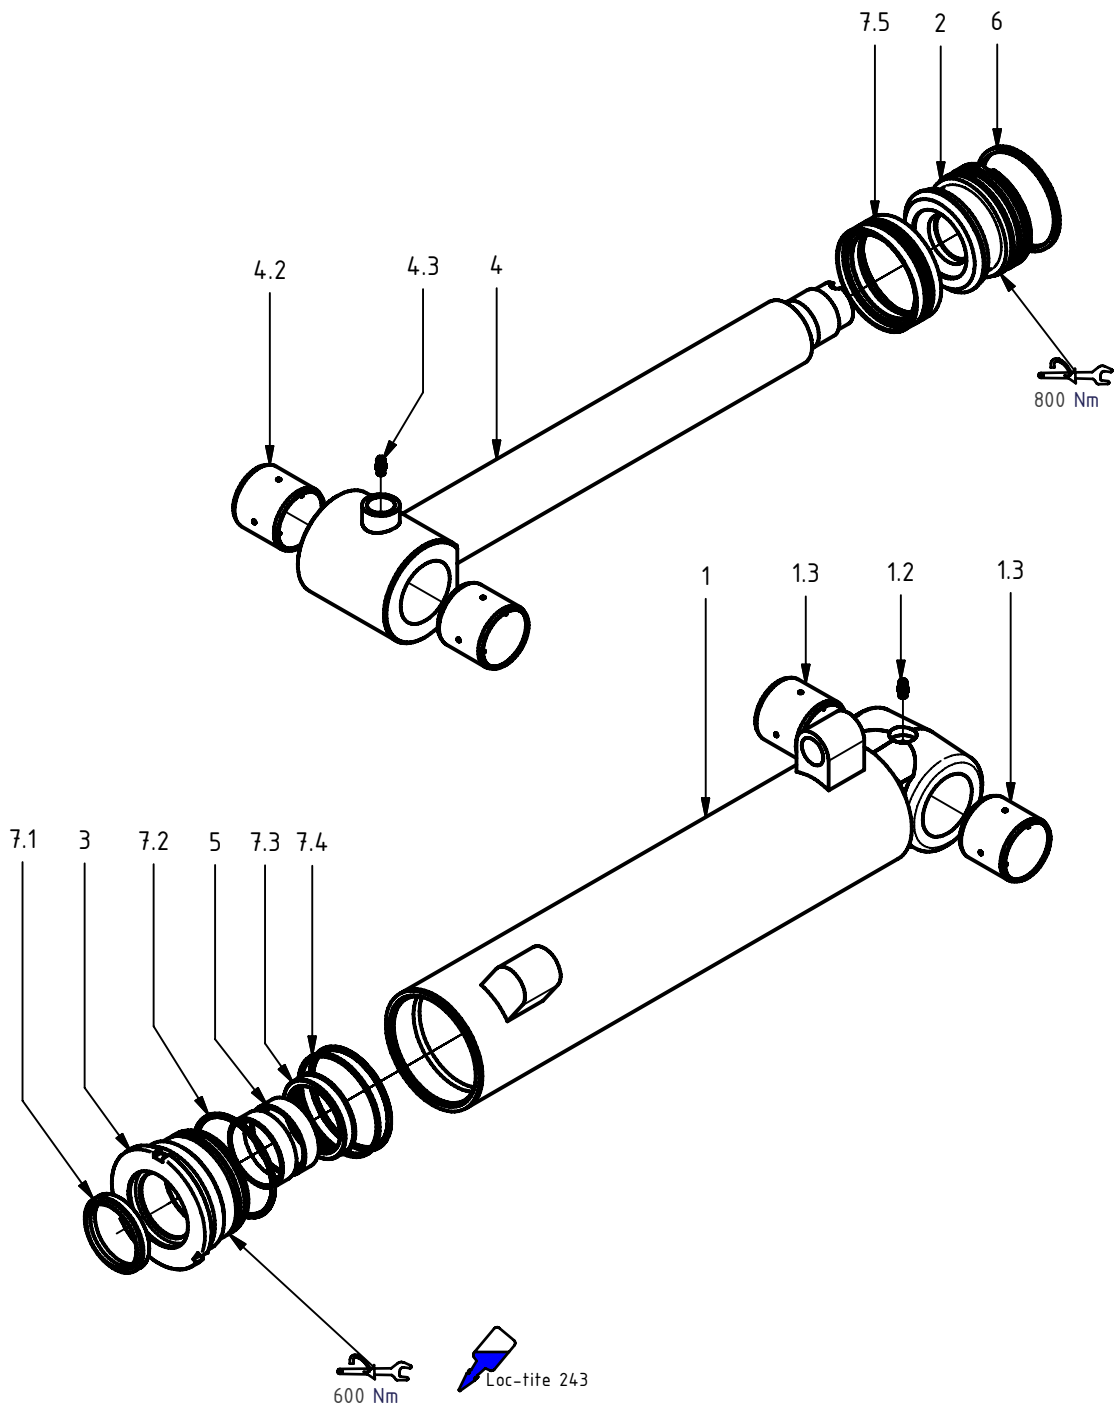

0680400

S/N 027-13810 & up

SuperGrip 360R

Item	Qty.	Part Number	Description	Notes
1	1	0680001	Frame	
2	1	0680401	Grapple arm, male	
3	1	0680402	Grapple arm, female	
4	2	0680030	Push rod asm.	
5	1	0150002	Hydraulic cylinder $\varnothing 90/56$	
6	4	0680009	Pin	$\varnothing 70 \times 82$
7	1	0680075	Pin	$\varnothing 50 \times 294$
8	1	0680077	Pin	$\varnothing 50 \times 147$
9	2	0680015	Pin	$\varnothing 50 \times 99$
10	8	0680021	Washer $\varnothing 70$	
11	8	0680054	Washer $\varnothing 50$	
12	1	0660263	Nut	
13	4	0104616	Hex hd. Cap Screw	ISO 4014 - M20x100
14	3	0104502	Socket hd. Cap Screw	ISO 4762 - M16x110
15	2	0104132	Socket hd. cap screw	ISO 4762 - M16x160
16	3	0106030	Hex Nut	ISO 4032 M16
17	4	0106032	Hex nut	ISO 4032 M20
18	1	0130061	Adapter str.	SJG 1412
19	1	0130107	Adapter str.	SJG 1408
-	-	0680544	Pin joint asm. kit	item #6, 10, 13, 17
-	-	0680541	Pin joint asm. kit	item #8, 11, 15, 16
-	-	0680542	Pin joint asm. kit	item #9, 11, 14, 16
-	-	0680543	Pin joint asm. kit	item #7, 11, 12, 14, 15
-	-	0680960	Plain bearing kit	

Hydraulic cylinder $\varnothing 90/56$

Item	Qty.	Part Number	Description	Notes
1	1	0150505	Barrel asm.	incl. item #1.3-1.3
1.2	1	0114004	Grease Fitting	M6x1
1.3	2	0680073	Plain bearing	Ø50/55x50
2	1	0150506	Piston	90/56
3	1	0150507	Gland	90/56
4	1	0150508	Rod asm.	incl. item #4.2-4.3
4.2	2	0680073	Plain bearing	Ø50/55x50
4.3	1	0114004	Grease Fitting	M6x1
5	2	0150525	Guide Ring	61/56 x 15-PF
6	1	0150528	Piston Ring	90 S
7	1	0121077	Seal kit 90/56	
7.1	1	-	Dust Seal	PA 56/66 x 7 x 10
7.2	2	-	O-ring	84,5 x 3,0
7.3	1	-	Rod Seal	SI/L 56/71 x 12,5
7.4	1	-	Backup Ring	85/90 x 1,3
7.5	1	-	Piston Seal	M/R-PF 90/75 x 20

Grapple arm, male

Item	Qty.	Part Number	Description	Notes
1.2	2	0680071	Plain Bearing	70/75x60
1.3	2	0114004	Grease Fitting	M6x1

Grapple arm, female

Item	Qty.	Part Number	Description	Notes
1.2	2	0680071	Plain Bearing	70/75x60
1.3	2	0114004	Grease Fitting	M6x1