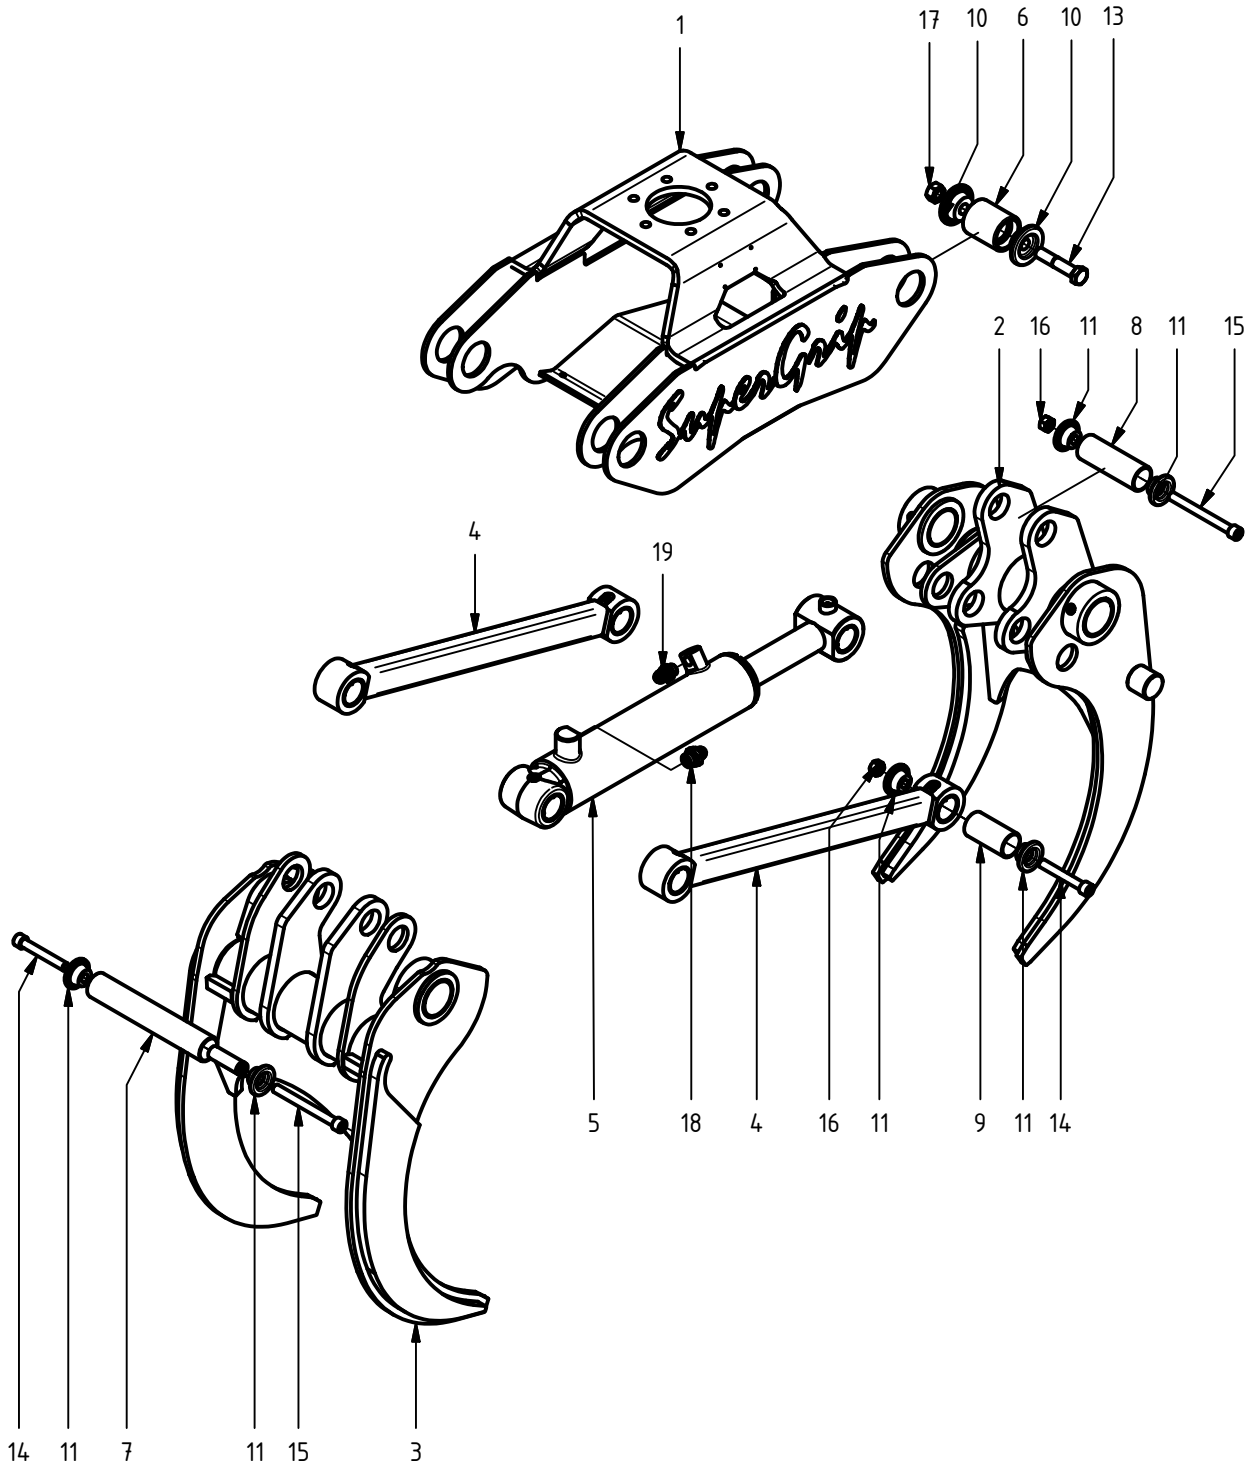

0680400

S/N 027-13810 & up

SuperGrip 360R

Item	Qty.	Part Number	Description	Notes
1	1	0680001	Frame	
2	1	0680401	Grapple arm, male	
3	1	0680402	Grapple arm, female	
4	2	0680030	Push rod asm.	
5	1	0150002	Hydraulic cylinder $\varnothing 90/56$	
6	4	0680009	Pin	$\varnothing 70 \times 82$
7	1	0680075	Pin	$\varnothing 50 \times 294$
8	1	0680077	Pin	$\varnothing 50 \times 147$
9	2	0680015	Pin	$\varnothing 50 \times 99$
10	8	0680021	Washer $\varnothing 70$	
11	8	0680054	Washer $\varnothing 50$	
12	1	0660263	Nut	
13	4	0104616	Hex hd. Cap Screw	ISO 4014 - M20x100
14	3	0104502	Socket hd. Cap Screw	ISO 4762 - M16x110
15	2	0104132	Socket hd. cap screw	ISO 4762 - M16x160
16	3	0106030	Hex Nut	ISO 4032 M16
17	4	0106032	Hex nut	ISO 4032 M20
18	1	0130061	Adapter str.	SJG 1412
19	1	0130107	Adapter str.	SJG 1408
-	-	0680544	Pin joint asm. kit	item #6, 10, 13, 17
-	-	0680541	Pin joint asm. kit	item #8, 11, 15, 16
-	-	0680542	Pin joint asm. kit	item #9, 11, 14, 16
-	-	0680543	Pin joint asm. kit	item #7, 11, 12, 14, 15
-	-	0680960	Plain bearing kit	

Hydraulic cylinder $\varnothing 90/56$

Item	Qty.	Part Number	Description	Notes
1	1	0150505	Barrel asm.	incl. item #1.3-1.3
1.2	1	0114004	Grease Fitting	M6x1
1.3	2	0680073	Plain bearing	Ø50/55x50
2	1	0150506	Piston	90/56
3	1	0150507	Gland	90/56
4	1	0150508	Rod asm.	incl. item #4.2-4.3
4.2	2	0680073	Plain bearing	Ø50/55x50
4.3	1	0114004	Grease Fitting	M6x1
5	2	0150525	Guide Ring	61/56 x 15-PF
6	1	0150528	Piston Ring	90 S
7	1	0121077	Seal kit 90/56	
7.1	1	-	Dust Seal	PA 56/66 x 7 x 10
7.2	2	-	O-ring	84,5 x 3,0
7.3	1	-	Rod Seal	SI/L 56/71 x 12,5
7.4	1	-	Backup Ring	85/90 x 1,3
7.5	1	-	Piston Seal	M/R-PF 90/75 x 20

Grapple arm, male

Item	Qty.	Part Number	Description	Notes
1.2	2	0680071	Plain Bearing	70/75x60
1.3	2	0114004	Grease Fitting	M6x1

Grapple arm, female

Item	Qty.	Part Number	Description	Notes
1.2	2	0680071	Plain Bearing	70/75x60
1.3	2	0114004	Grease Fitting	M6x1