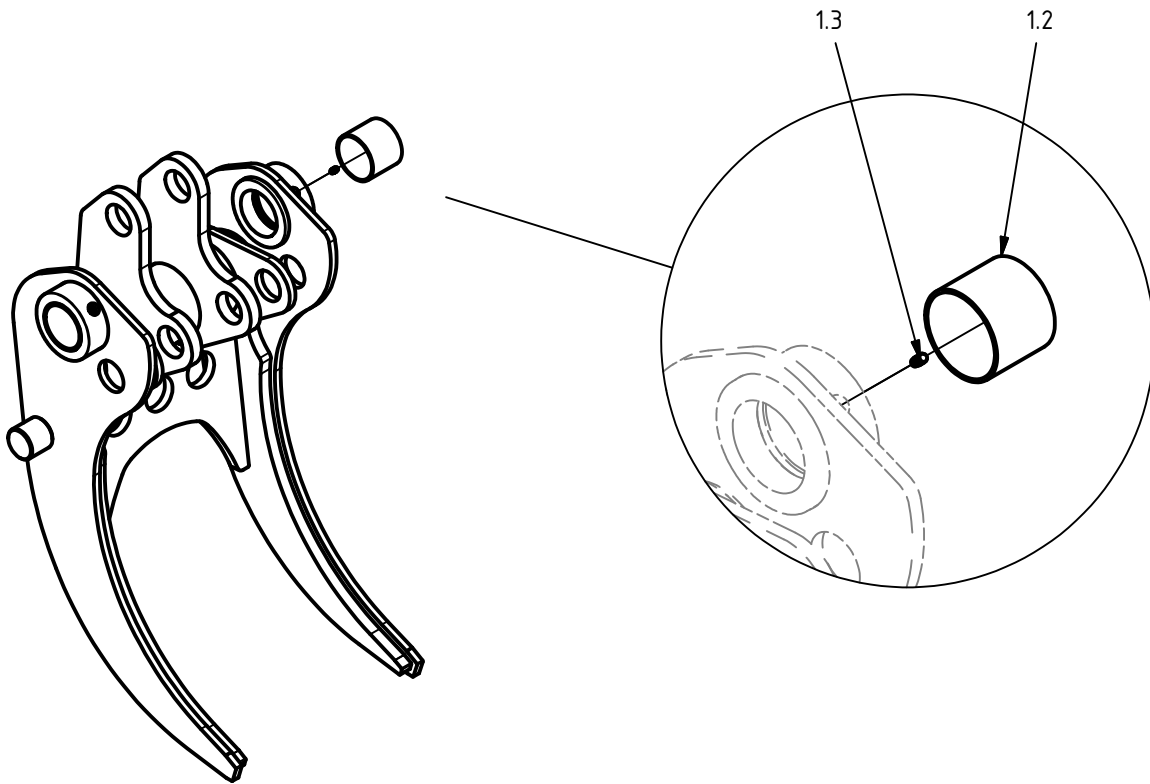

0680400

S/N 027-13810 & up

SuperGrip 360R

Item	Qty.	Part Number	Description	Notes
1	1	0680001	Frame	
2	1	0680401	Grapple arm, male	
3	1	0680402	Grapple arm, female	
4	2	0680030	Push rod asm.	
5	1	0150002	Hydraulic cylinder $\varnothing 90/56$	
6	4	0680009	Pin	$\varnothing 70 \times 82$
7	1	0680075	Pin	$\varnothing 50 \times 294$
8	1	0680077	Pin	$\varnothing 50 \times 147$
9	2	0680015	Pin	$\varnothing 50 \times 99$
10	8	0680021	Washer $\varnothing 70$	
11	8	0680054	Washer $\varnothing 50$	
12	1	0660263	Nut	
13	4	0104616	Hex hd. Cap Screw	ISO 4014 - M20x100
14	3	0104502	Socket hd. Cap Screw	ISO 4762 - M16x110
15	2	0104132	Socket hd. cap screw	ISO 4762 - M16x160
16	3	0106030	Hex Nut	ISO 4032 M16
17	4	0106032	Hex nut	ISO 4032 M20
18	1	0130061	Adapter str.	SJG 1412
19	1	0130107	Adapter str.	SJG 1408
-	-	0680544	Pin joint asm. kit	item #6, 10, 13, 17
-	-	0680541	Pin joint asm. kit	item #8, 11, 15, 16
-	-	0680542	Pin joint asm. kit	item #9, 11, 14, 16
-	-	0680543	Pin joint asm. kit	item #7, 11, 12, 14, 15
-	-	0680960	Plain bearing kit	

Hydraulic cylinder $\varnothing 90/56$

Item	Qty.	Part Number	Description	Notes
1	1	0150505	Barrel asm.	incl. item #1.3-1.3
1.2	1	0114004	Grease Fitting	M6x1
1.3	2	0680073	Plain bearing	Ø50/55x50
2	1	0150506	Piston	90/56
3	1	0150507	Gland	90/56
4	1	0150508	Rod asm.	incl. item #4.2-4.3
4.2	2	0680073	Plain bearing	Ø50/55x50
4.3	1	0114004	Grease Fitting	M6x1
5	2	0150525	Guide Ring	61/56 x 15-PF
6	1	0150528	Piston Ring	90 S
7	1	0121077	Seal kit 90/56	
7.1	1	-	Dust Seal	PA 56/66 x 7 x 10
7.2	2	-	O-ring	84,5 x 3,0
7.3	1	-	Rod Seal	SI/L 56/71 x 12,5
7.4	1	-	Backup Ring	85/90 x 1,3
7.5	1	-	Piston Seal	M/R-PF 90/75 x 20

Grapple arm, male

Item	Qty.	Part Number	Description	Notes
1.2	2	0680071	Plain Bearing	70/75x60
1.3	2	0114004	Grease Fitting	M6x1

Grapple arm, female

Item	Qty.	Part Number	Description	Notes
1.2	2	0680071	Plain Bearing	70/75x60
1.3	2	0114004	Grease Fitting	M6x1