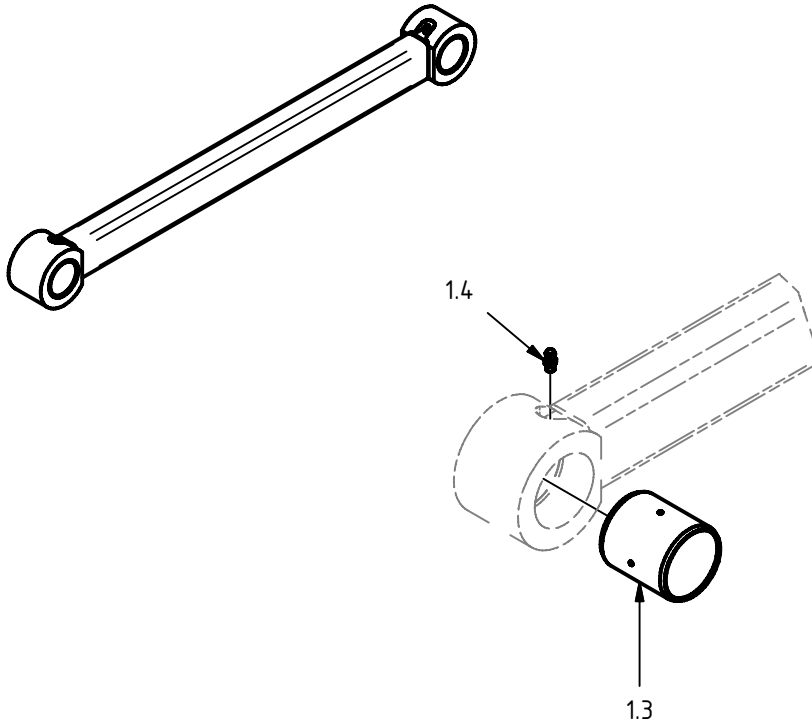

0680400

S/N 027-13810 & up

SuperGrip 360R

Item	Qty.	Part Number	Description	Notes
1	1	0680001	Frame	
2	1	0680401	Grapple arm, male	
3	1	0680402	Grapple arm, female	
4	2	0680030	Push rod asm.	
5	1	0150002	Hydraulic cylinder $\varnothing 90/56$	
6	4	0680009	Pin	$\varnothing 70 \times 82$
7	1	0680075	Pin	$\varnothing 50 \times 294$
8	1	0680077	Pin	$\varnothing 50 \times 147$
9	2	0680015	Pin	$\varnothing 50 \times 99$
10	8	0680021	Washer $\varnothing 70$	
11	8	0680054	Washer $\varnothing 50$	
12	1	0660263	Nut	
13	4	0104616	Hex hd. Cap Screw	ISO 4014 - M20x100
14	3	0104502	Socket hd. Cap Screw	ISO 4762 - M16x110
15	2	0104132	Socket hd. cap screw	ISO 4762 - M16x160
16	3	0106030	Hex Nut	ISO 4032 M16
17	4	0106032	Hex nut	ISO 4032 M20
18	1	0130061	Adapter str.	SJG 1412
19	1	0130107	Adapter str.	SJG 1408
-	-	0680544	Pin joint asm. kit	item #6, 10, 13, 17
-	-	0680541	Pin joint asm. kit	item #8, 11, 15, 16
-	-	0680542	Pin joint asm. kit	item #9, 11, 14, 16
-	-	0680543	Pin joint asm. kit	item #7, 11, 12, 14, 15
-	-	0680960	Plain bearing kit	

Grapple arm, male

Item	Qty.	Part Number	Description	Notes
1.2	2	0680071	Plain Bearing	70/75x60
1.3	2	0114004	Grease Fitting	M6x1

Grapple arm, female

Item	Qty.	Part Number	Description	Notes
1.2	2	0680071	Plain Bearing	70/75x60
1.3	2	0114004	Grease Fitting	M6x1

Push rod asm.

Item	Qty.	Part Number	Description	Notes
1	1	0680030	Push rod asm.	incl. item #1.3-1.4
1.3	2	0680072	Plain bearing	∅050/055x060 PDE
1.4	2	0114004	Grease Fitting	M6x1

HULTDINS *SuperGrip*TM

Hultdin System AB
Skolgatan 12, SE-930 70 MALÅ, Sweden
tel. +46 953 418 00, fax +46 953 418 01
E-mail: sales@hultdins.se