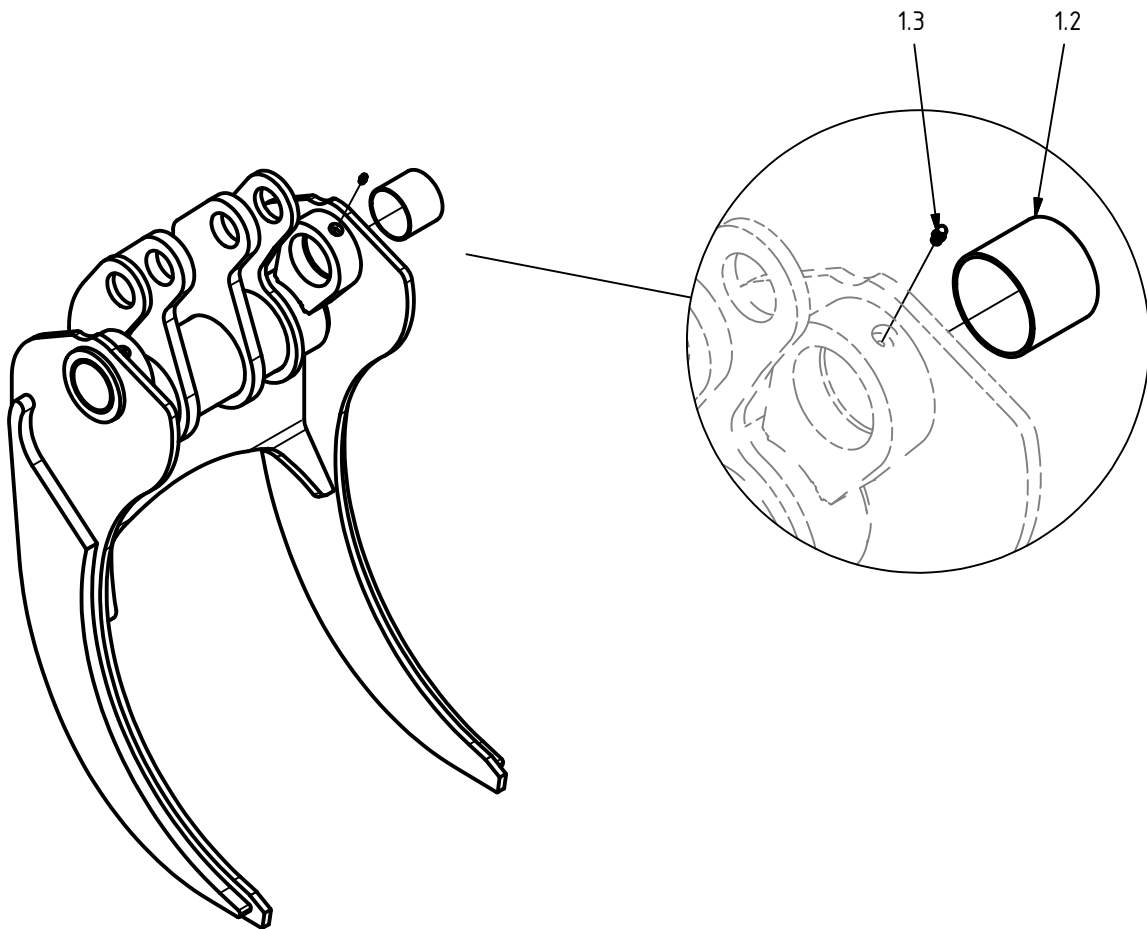

0680400

S/N 027-13810 & up

SuperGrip 360R

Item	Qty.	Part Number	Description	Notes
1	1	0680001	Frame	
2	1	0680401	Grapple arm, male	
3	1	0680402	Grapple arm, female	
4	2	0680030	Push rod asm.	
5	1	0150002	Hydraulic cylinder $\varnothing 90/56$	
6	4	0680009	Pin	$\varnothing 70 \times 82$
7	1	0680075	Pin	$\varnothing 50 \times 294$
8	1	0680077	Pin	$\varnothing 50 \times 147$
9	2	0680015	Pin	$\varnothing 50 \times 99$
10	8	0680021	Washer $\varnothing 70$	
11	8	0680054	Washer $\varnothing 50$	
12	1	0660263	Nut	
13	4	0104616	Hex hd. Cap Screw	ISO 4014 - M20x100
14	3	0104502	Socket hd. Cap Screw	ISO 4762 - M16x110
15	2	0104132	Socket hd. cap screw	ISO 4762 - M16x160
16	3	0106030	Hex Nut	ISO 4032 M16
17	4	0106032	Hex nut	ISO 4032 M20
18	1	0130061	Adapter str.	SJG 1412
19	1	0130107	Adapter str.	SJG 1408
-	-	0680544	Pin joint asm. kit	item #6, 10, 13, 17
-	-	0680541	Pin joint asm. kit	item #8, 11, 15, 16
-	-	0680542	Pin joint asm. kit	item #9, 11, 14, 16
-	-	0680543	Pin joint asm. kit	item #7, 11, 12, 14, 15
-	-	0680960	Plain bearing kit	

Hydraulic cylinder $\varnothing 90/56$

Item	Qty.	Part Number	Description	Notes
1	1	0150505	Barrel asm.	incl. item #1.3-1.3
1.2	1	0114004	Grease Fitting	M6x1
1.3	2	0680073	Plain bearing	Ø50/55x50
2	1	0150506	Piston	90/56
3	1	0150507	Gland	90/56
4	1	0150508	Rod asm.	incl. item #4.2-4.3
4.2	2	0680073	Plain bearing	Ø50/55x50
4.3	1	0114004	Grease Fitting	M6x1
5	2	0150525	Guide Ring	61/56 x 15-PF
6	1	0150528	Piston Ring	90 S
7	1	0121077	Seal kit 90/56	
7.1	1	-	Dust Seal	PA 56/66 x 7 x 10
7.2	2	-	O-ring	84,5 x 3,0
7.3	1	-	Rod Seal	SI/L 56/71 x 12,5
7.4	1	-	Backup Ring	85/90 x 1,3
7.5	1	-	Piston Seal	M/R-PF 90/75 x 20

Grapple arm, male

Item	Qty.	Part Number	Description	Notes
1.2	2	0680071	Plain Bearing	70/75x60
1.3	2	0114004	Grease Fitting	M6x1

Grapple arm, female

Item	Qty.	Part Number	Description	Notes
1.2	2	0680071	Plain Bearing	70/75x60
1.3	2	0114004	Grease Fitting	M6x1