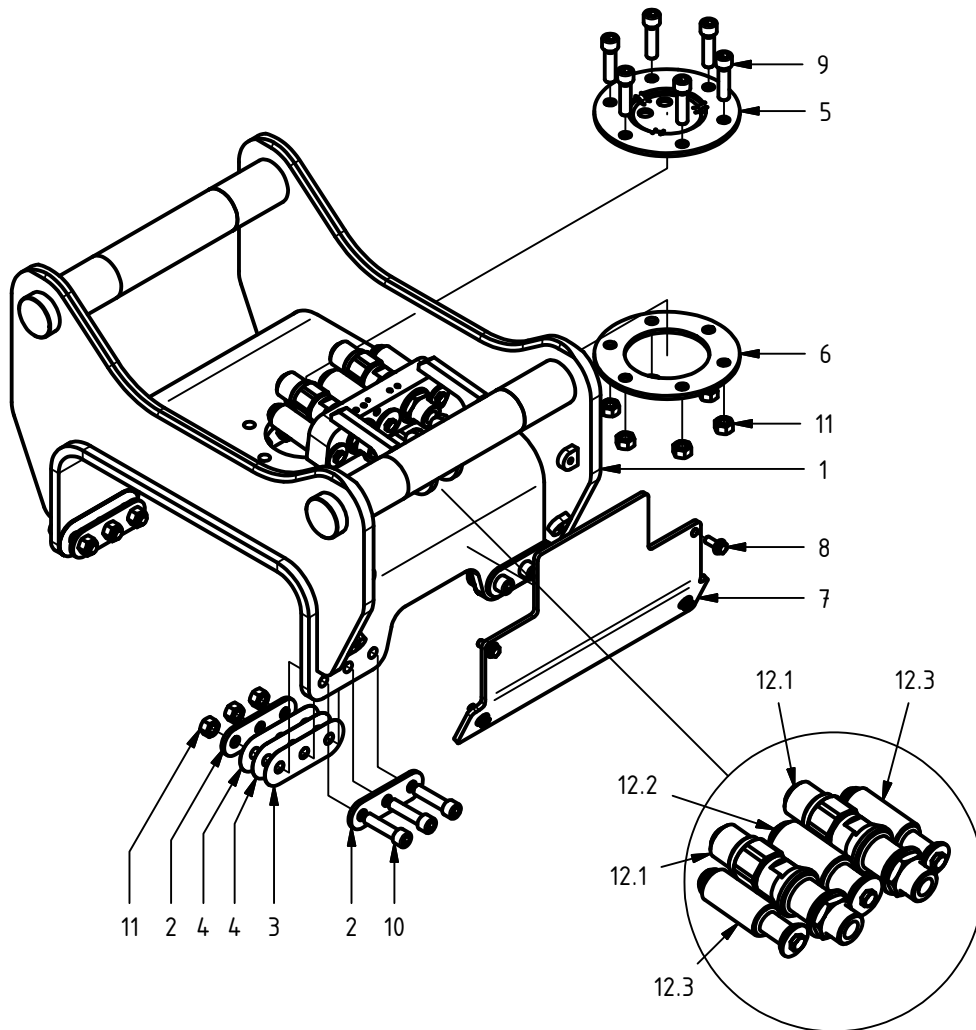

Grapple arm, male

Item	Qty.	Part Number	Description	Notes
1.8	2	0683071	Plain Bearing	80/85x60
1.9	2	0114004	Grease Fitting	M6x1

Grapple arm, female

Item	Qty.	Part Number	Description	Notes
1.9	2	0683071	Plain Bearing	80/85x60
1.10	2	0114004	Grease Fitting	M6x1

Rod asm.

Item	Qty.	Part Number	Description	Notes
2	2	0683072	Plain bearing	60/65 x 60
3	2	0114023	Grease Fitting	M10 x 1

Load-check asm. MG 20

Item	Qty.	Part Number	Description	Notes
1	1	0734009	Manifold	
2	1	0106584	Bonded Seal	D9DT-12
3	1	0734038	Support plate	
4	1	0734012	Adapter	G3/4 - G1/2
5	4	0104442	Socket hd. Cap Screw	ISO 4762 - M8x25
6	1	0130297	Collar screw	BSCH 1/2"
7	2	0130107	Adapter str.	SJG 1408
8	3	0130178	Plug	VST11/4EDA3C
10	1	0106581	Bonded Seal	D9DT-6
11	1	0130439	Restrictor adapter $\varnothing 1,5$	133-06-08-1,5
12	2	0106577	Bonded Seal	D9DT-8
13	1	0136374	Accumulator 0,32 L	0,32 L - 9,0 MPa
14	1	0734035	Acc. bracket asm. MG 20	
16	1	0136231	Check valve, pilot operated	RP16A-01-C-N-15-4
16.2	1	0121123	Seal kit	FS163-N
17	1	0734079	Hose asm.	1/2", OAL=230 mm
18	1	0734082	Hose cover	L = 250 mm
19	1	0715357	Washer	

Labels MG 20

Item	Qty.	Part Number	Description	Notes
3	2	0146128	Label MG20	

Bracket OQ70 asm.

Item	Qty.	Part Number	Description	Notes
1	1	0734.309	Bracket OQ70 asm.	item # 1-8
2	8	0734.026	Washer	
3	4	0734.027	Shim 1,0	
4	8	0734.028	Shim 0,5	
5	1	0734.119	Plate	
6	1	0734.025	Plate	
7	1	0734.104	Cover plate	
8	4	0104.009	Hex hd. flange screw	DIN 6921 - M10 x 25
9	6	0104.121	Socket hd. cap screw	ISO 4762 - M16x60
10	12	0104.363	Socket hd. cap screw	ISO 4762 - M16x65
11	18	0106.030	Hex Nut	ISO 4032 M16
12	1	0734.415	Mtg. kit OQ 70	OilQuick
12.1	2	0734.403	Connection 1"	OilQuick 511 2082
12.2	1	0734.405	Plug 3/4"	OilQuick 411 2670
12.3	2	0734.406	Plug 1/2"	OilQuick 411 2668