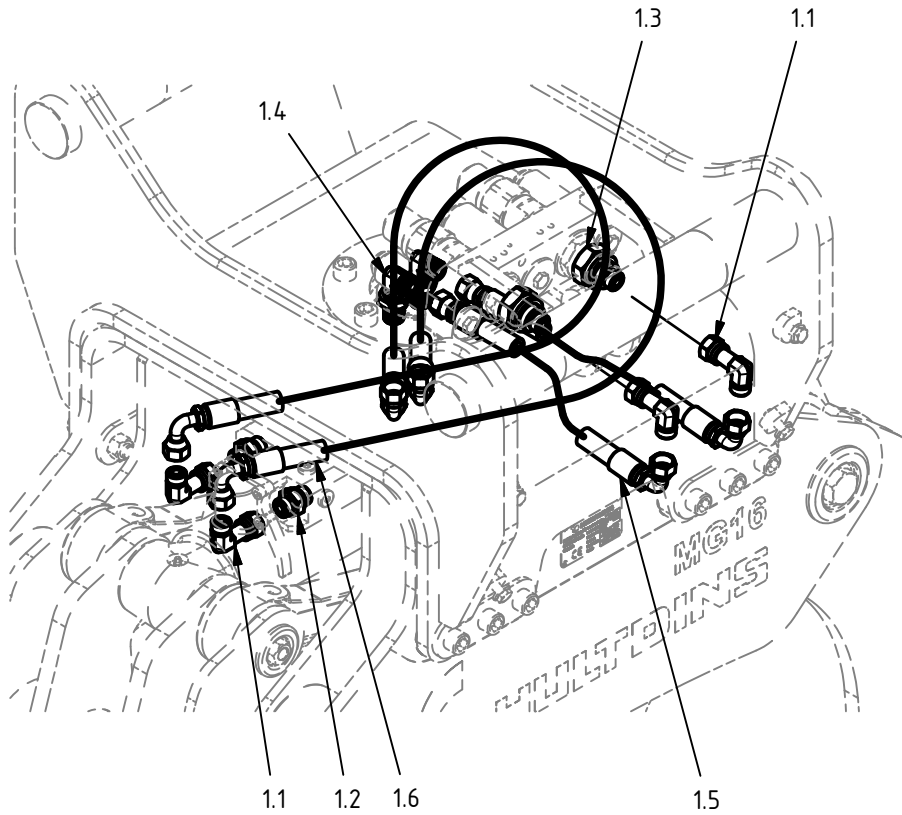

Hose kit 0Q70

Item	Qty.	Part Number	Description	Notes
1	1	0734116	Hose kit 0Q70	
1.1	4	0130413	Elbow nipple 90°, orfs	W00 1363
1.2	2	0130412	Adapter str.	SOG 1308
1.3	2	0130445	Reducer	R00 1373
1.4	2	0130446	Bulhead union 90	C00 1313
1.5	2	0734117	Hose asm. ORFS	1/2", OAL=275
1.6	2	0734118	Hose asm. ORFS	1/2", OAL=900