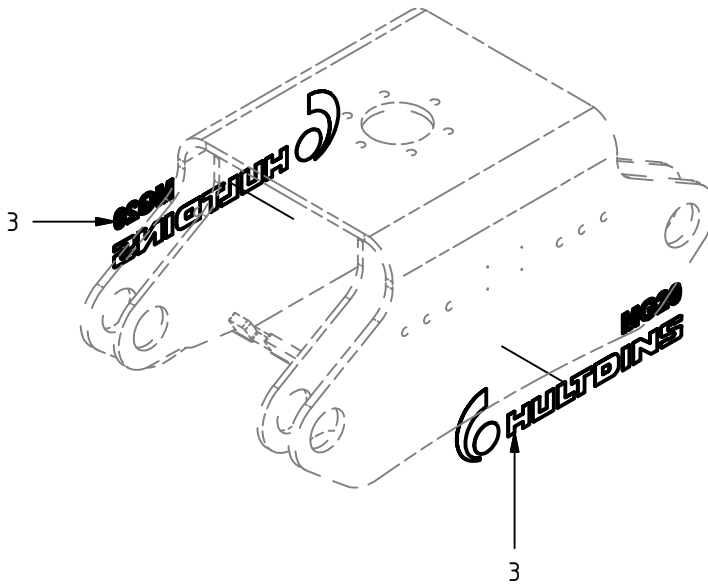

Grapple arm, male

Item	Qty.	Part Number	Description	Notes
1.8	2	0683071	Plain Bearing	80/85x60
1.9	2	0114004	Grease Fitting	M6x1

Grapple arm, female

Item	Qty.	Part Number	Description	Notes
1.9	2	0683071	Plain Bearing	80/85x60
1.10	2	0114004	Grease Fitting	M6x1

Rod asm.

Item	Qty.	Part Number	Description	Notes
2	2	0683072	Plain bearing	60/65 x 60
3	2	0114023	Grease Fitting	M10 x 1

Load-check asm. MG 20

Item	Qty.	Part Number	Description	Notes
1	1	0734009	Manifold	
2	1	0106584	Bonded Seal	D9DT-12
3	1	0734038	Support plate	
4	1	0734012	Adapter	G3/4 - G1/2
5	4	0104442	Socket hd. Cap Screw	ISO 4762 - M8x25
6	1	0130297	Collar screw	BSCH 1/2"
7	2	0130107	Adapter str.	SJG 1408
8	3	0130178	Plug	VST11/4EDA3C
10	1	0106581	Bonded Seal	D9DT-6
11	1	0130439	Restrictor adapter $\varnothing 1,5$	133-06-08-1,5
12	2	0106577	Bonded Seal	D9DT-8
13	1	0136374	Accumulator 0,32 L	0,32 L - 9,0 MPa
14	1	0734035	Acc. bracket asm. MG 20	
16	1	0136231	Check valve, pilot operated	RP16A-01-C-N-15-4
16.2	1	0121123	Seal kit	FS163-N
17	1	0734079	Hose asm.	1/2", OAL=230 mm
18	1	0734082	Hose cover	L = 250 mm
19	1	0715357	Washer	

Labels MG 20

Item	Qty.	Part Number	Description	Notes
3	2	0146128	Label MG20	

Bracket OQ70 asm.

Item	Qty.	Part Number	Description	Notes
1	1	0734.309	Bracket OQ70 asm.	item # 1-8
2	8	0734.026	Washer	
3	4	0734.027	Shim 1,0	
4	8	0734.028	Shim 0,5	
5	1	0734.119	Plate	
6	1	0734.025	Plate	
7	1	0734.104	Cover plate	
8	4	0104.009	Hex hd. flange screw	DIN 6921 - M10 x 25
9	6	0104.121	Socket hd. cap screw	ISO 4762 - M16x60
10	12	0104.363	Socket hd. cap screw	ISO 4762 - M16x65
11	18	0106.030	Hex Nut	ISO 4032 M16
12	1	0734.415	Mtg. kit OQ 70	OilQuick
12.1	2	0734.403	Connection 1"	OilQuick 511 2082
12.2	1	0734.405	Plug 3/4"	OilQuick 411 2670
12.3	2	0734.406	Plug 1/2"	OilQuick 411 2668