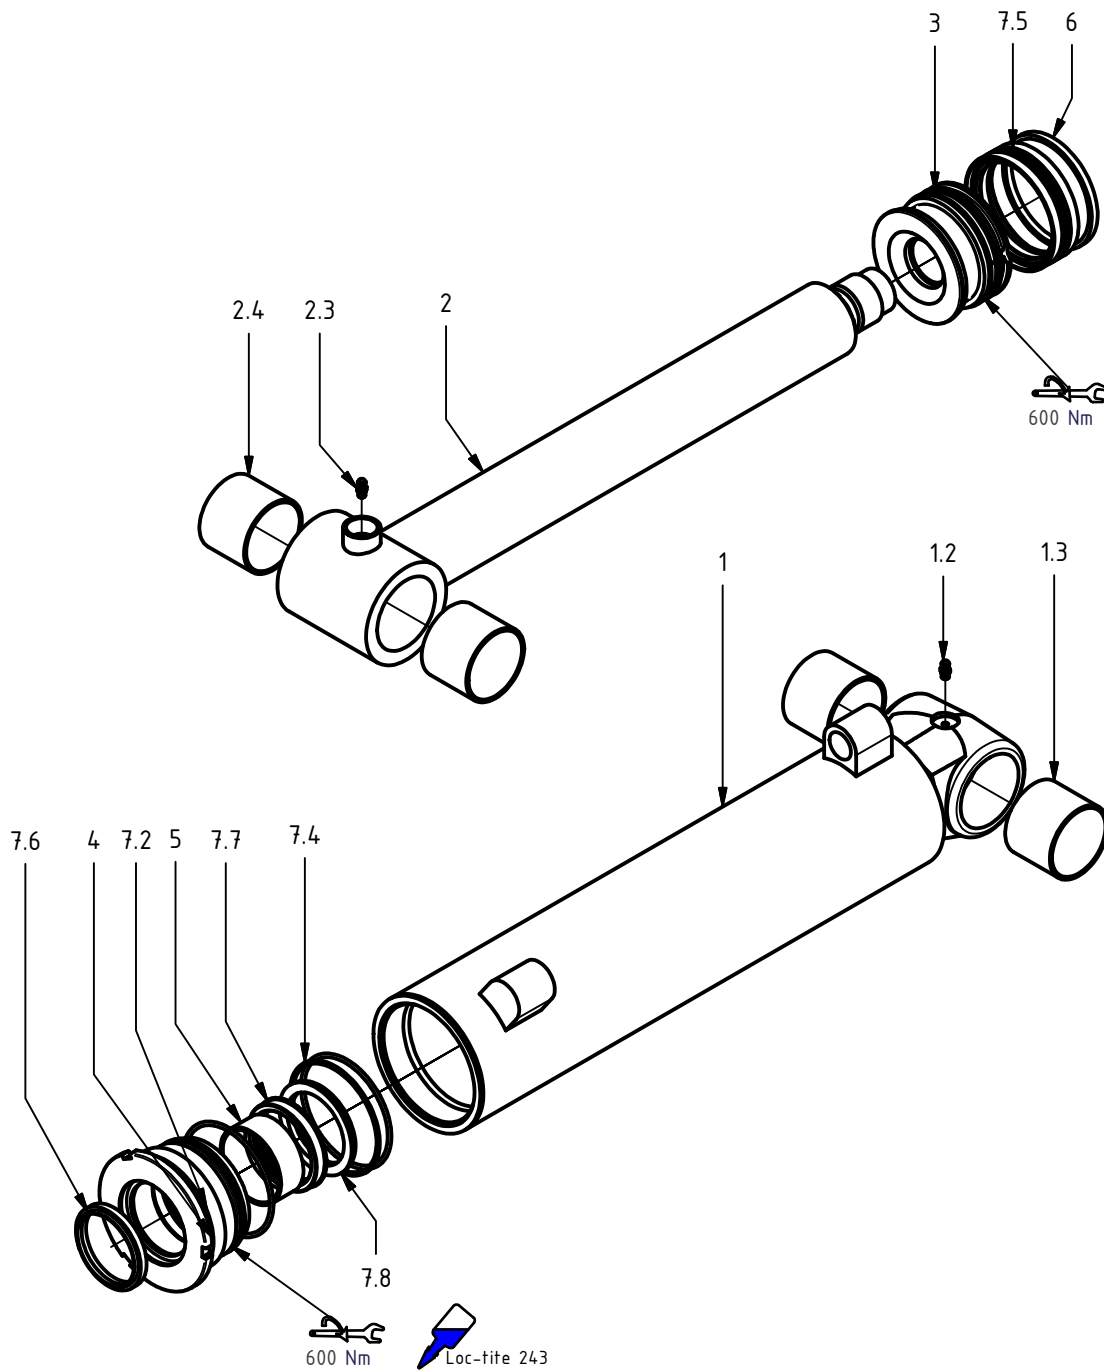

Hydraulic cylinder ø100/63

Item	Qty.	Part Number	Description	Notes
1	1	0150513	Barrel asm.	incl. item #1.3-1.3
1.2	1	0114004	Grease Fitting	M6x1
1.3	2	0683073	Plain bearing	60/65x50
2	1	0150514	Rod asm.	incl. item #2.2-2.3
2.3	1	0114004	Grease Fitting	M6x1
2.4	2	0683073	Plain bearing	60/65x50
3	1	0150509	Piston	ø100
4	1	0150511	Gland	100/63
5	1	0150526	Guide Ring	68/63 x 25-PF
6	1	0150529	Piston Ring	ø100
7	1	0121078	Seal kit 100/63	
7.2	2	-	O-ring	94,5 x 3,0
7.4	1	-	Backup Ring	100/95 x 1,3
7.5	1	-	Piston Seal	M/R-PF 100/85 x 20
7.6	1	-	Dust seal	PA 63/73 x 7 x 10
7.7	1	-	Rod seal	SI/L 63/78 x 12,5
7.8	1	-	Retainer ring	RI 63/78 x 2,65-A