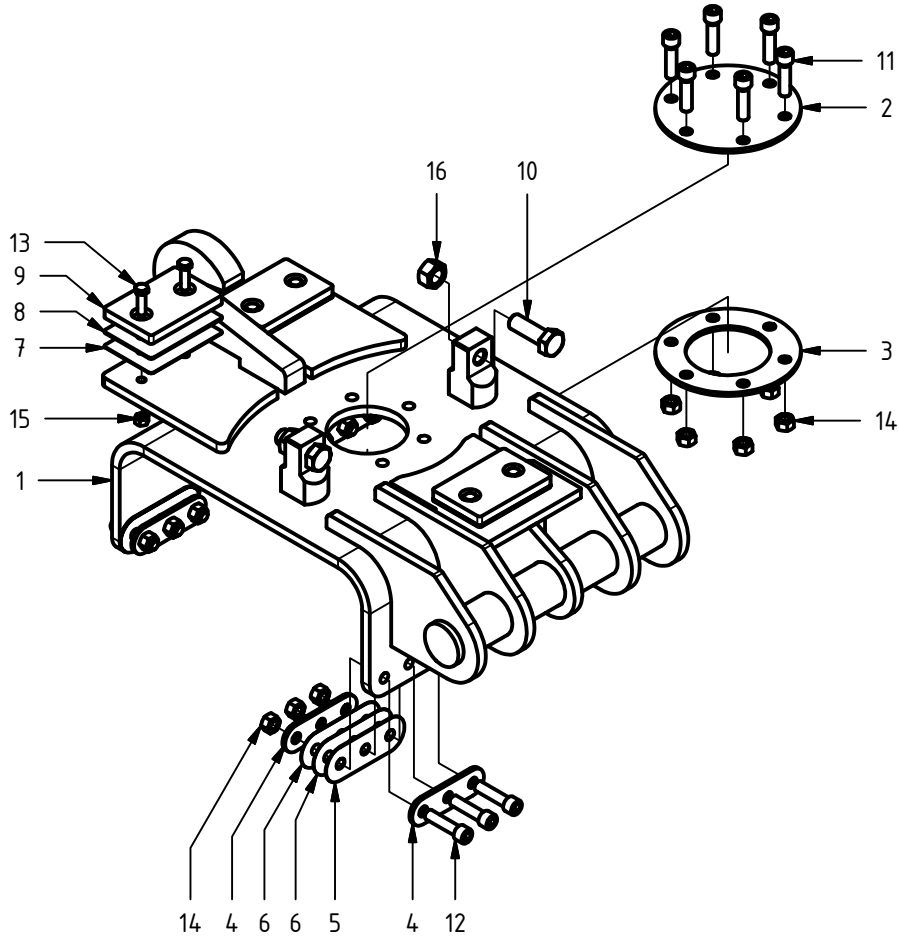

Grapple arm, male

Item	Qty.	Part Number	Description	Notes
1.8	2	0683071	Plain Bearing	80/85x60
1.9	2	0114004	Grease Fitting	M6x1

Grapple arm, female

Item	Qty.	Part Number	Description	Notes
1.9	2	0683071	Plain Bearing	80/85x60
1.10	2	0114004	Grease Fitting	M6x1

Rod asm.

Item	Qty.	Part Number	Description	Notes
2	2	0683072	Plain bearing	60/65 x 60
3	2	0114023	Grease Fitting	M10 x 1

Load-check asm. MG 20

Item	Qty.	Part Number	Description	Notes
1	1	0734009	Manifold	
2	1	0106584	Bonded Seal	D9DT-12
3	1	0734038	Support plate	
4	1	0734012	Adapter	G3/4 - G1/2
5	4	0104442	Socket hd. Cap Screw	ISO 4762 - M8x25
6	1	0130297	Collar screw	BSCH 1/2"
7	2	0130107	Adapter str.	SJG 1408
8	3	0130178	Plug	VST11/4EDA3C
10	1	0106581	Bonded Seal	D9DT-6
11	1	0130439	Restrictor adapter $\varnothing 1,5$	133-06-08-1,5
12	2	0106577	Bonded Seal	D9DT-8
13	1	0136374	Accumulator 0,32 L	0,32 L - 9,0 MPa
14	1	0734035	Acc. bracket asm. MG 20	
16	1	0136231	Check valve, pilot operated	RP16A-01-C-N-15-4
16.2	1	0121123	Seal kit	FS163-N
17	1	0734079	Hose asm.	1/2", OAL=230 mm
18	1	0734082	Hose cover	L = 250 mm
19	1	0715357	Washer	

Labels MG 20

Item	Qty.	Part Number	Description	Notes
3	2	0146128	Label MG20	

Bracket B20 asm.

Item	Qty.	Part Number	Description	Notes
1	1	0734307	Bracket B20 asm.	item # 1-16
2	1	0734024	Plate	
3	1	0734025	Plate	
4	8	0734026	Washer	
5	4	0734027	Shim 1,0	
6	8	0734028	Shim 0,5	
7	3	0734073	Shim 1,0	
8	3	0734074	Shim 2,0	
9	3	0734075	Plate	
10	2	0104065	Hex hd. cap screw	ISO 4017 M24x70
11	6	0104121	Socket hd. cap screw	ISO 4762 - M16x60
12	12	0104363	Socket hd. cap screw	ISO 4762 - M16x65
13	6	0104379	Hex hd. cap screw	ISO 4017 - M12x40
14	18	0106030	Hex Nut	ISO 4032 M16
15	6	0106080	Hex Nut	ISO 4032 M12
16	2	0106103	Hex Nut	ISO 4032 M24