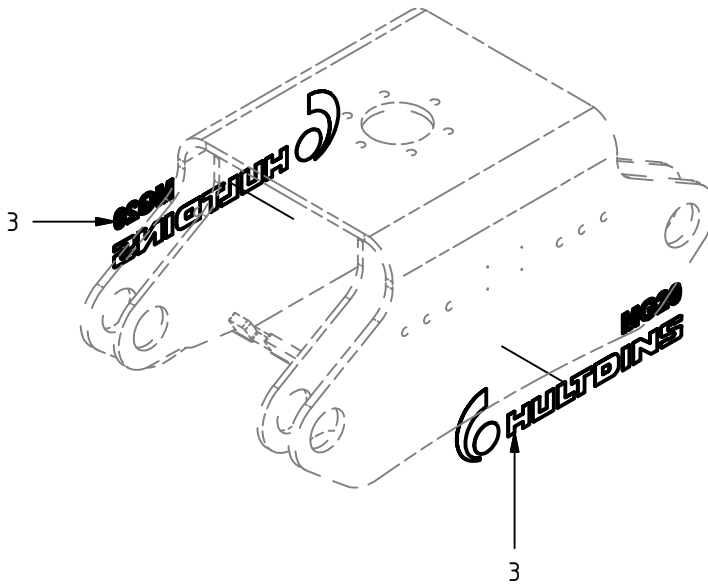

Grapple arm, male

Item	Qty.	Part Number	Description	Notes
1.8	2	0683071	Plain Bearing	80/85x60
1.9	2	0114004	Grease Fitting	M6x1

Grapple arm, female

Item	Qty.	Part Number	Description	Notes
1.9	2	0683071	Plain Bearing	80/85x60
1.10	2	0114004	Grease Fitting	M6x1

Rod asm.

Item	Qty.	Part Number	Description	Notes
2	2	0683072	Plain bearing	60/65 x 60
3	2	0114023	Grease Fitting	M10 x 1

Load-check asm. MG 20

Item	Qty.	Part Number	Description	Notes
1	1	0734009	Manifold	
2	1	0106584	Bonded Seal	D9DT-12
3	1	0734038	Support plate	
4	1	0734012	Adapter	G3/4 - G1/2
5	4	0104442	Socket hd. Cap Screw	ISO 4762 - M8x25
6	1	0130297	Collar screw	BSCH 1/2"
7	2	0130107	Adapter str.	SJG 1408
8	3	0130178	Plug	VST11/4EDA3C
10	1	0106581	Bonded Seal	D9DT-6
11	1	0130439	Restrictor adapter $\varnothing 1,5$	133-06-08-1,5
12	2	0106577	Bonded Seal	D9DT-8
13	1	0136374	Accumulator 0,32 L	0,32 L - 9,0 MPa
14	1	0734035	Acc. bracket asm. MG 20	
16	1	0136231	Check valve, pilot operated	RP16A-01-C-N-15-4
16.2	1	0121123	Seal kit	FS163-N
17	1	0734079	Hose asm.	1/2", OAL=230 mm
18	1	0734082	Hose cover	L = 250 mm
19	1	0715357	Washer	

Labels MG 20

Item	Qty.	Part Number	Description	Notes
3	2	0146128	Label MG20	

Bracket B20 asm.

Item	Qty.	Part Number	Description	Notes
1	1	0734307	Bracket B20 asm.	item # 1-16
2	1	0734024	Plate	
3	1	0734025	Plate	
4	8	0734026	Washer	
5	4	0734027	Shim 1,0	
6	8	0734028	Shim 0,5	
7	3	0734073	Shim 1,0	
8	3	0734074	Shim 2,0	
9	3	0734075	Plate	
10	2	0104065	Hex hd. cap screw	ISO 4017 M24x70
11	6	0104121	Socket hd. cap screw	ISO 4762 - M16x60
12	12	0104363	Socket hd. cap screw	ISO 4762 - M16x65
13	6	0104379	Hex hd. cap screw	ISO 4017 - M12x40
14	18	0106030	Hex Nut	ISO 4032 M16
15	6	0106080	Hex Nut	ISO 4032 M12
16	2	0106103	Hex Nut	ISO 4032 M24