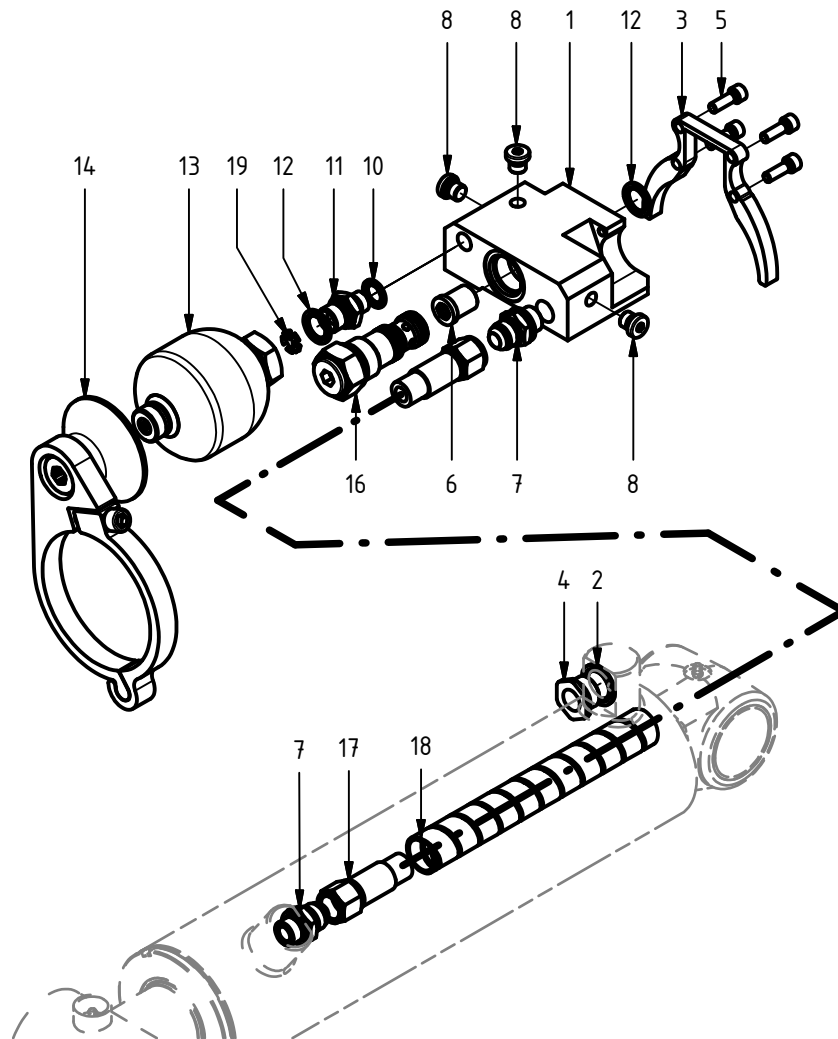

Hydraulic cylinder ø100/63

Item	Qty.	Part Number	Description	Notes
1	1	0150513	Barrel asm.	incl. item #1.3-1.3
1.2	1	0114004	Grease Fitting	M6x1
1.3	2	0683073	Plain bearing	60/65x50
2	1	0150514	Rod asm.	incl. item #2.2-2.3
2.3	1	0114004	Grease Fitting	M6x1
2.4	2	0683073	Plain bearing	60/65x50
3	1	0150509	Piston	ø100
4	1	0150511	Gland	100/63
5	1	0150526	Guide Ring	68/63 x 25-PF
6	1	0150529	Piston Ring	ø100
7	1	0121078	Seal kit 100/63	
7.2	2	-	O-ring	94,5 x 3,0
7.4	1	-	Backup Ring	100/95 x 1,3
7.5	1	-	Piston Seal	M/R-PF 100/85 x 20
7.6	1	-	Dust seal	PA 63/73 x 7 x 10
7.7	1	-	Rod seal	SI/L 63/78 x 12,5
7.8	1	-	Retainer ring	RI 63/78 x 2,65-A

Grapple arm, male

Item	Qty.	Part Number	Description	Notes
1.8	2	0683071	Plain Bearing	80/85x60
1.9	2	0114004	Grease Fitting	M6x1

Grapple arm, female

Item	Qty.	Part Number	Description	Notes
1.9	2	0683071	Plain Bearing	80/85x60
1.10	2	0114004	Grease Fitting	M6x1

Rod asm.

Item	Qty.	Part Number	Description	Notes
2	2	0683072	Plain bearing	60/65 x 60
3	2	0114023	Grease Fitting	M10 x 1

Load-check asm. MG 20

Item	Qty.	Part Number	Description	Notes
1	1	0734009	Manifold	
2	1	0106584	Bonded Seal	D9DT-12
3	1	0734038	Support plate	
4	1	0734012	Adapter	G3/4 - G1/2
5	4	0104442	Socket hd. Cap Screw	ISO 4762 - M8x25
6	1	0130297	Collar screw	BSCH 1/2"
7	2	0130107	Adapter str.	SJG 1408
8	3	0130178	Plug	VST11/4EDA3C
10	1	0106581	Bonded Seal	D9DT-6
11	1	0130439	Restrictor adapter $\varnothing 1,5$	133-06-08-1,5
12	2	0106577	Bonded Seal	D9DT-8
13	1	0136374	Accumulator 0,32 L	0,32 L - 9,0 MPa
14	1	0734035	Acc. bracket asm. MG 20	
16	1	0136231	Check valve, pilot operated	RP16A-01-C-N-15-4
16.2	1	0121123	Seal kit	FS163-N
17	1	0734079	Hose asm.	1/2", OAL=230 mm
18	1	0734082	Hose cover	L = 250 mm
19	1	0715357	Washer	