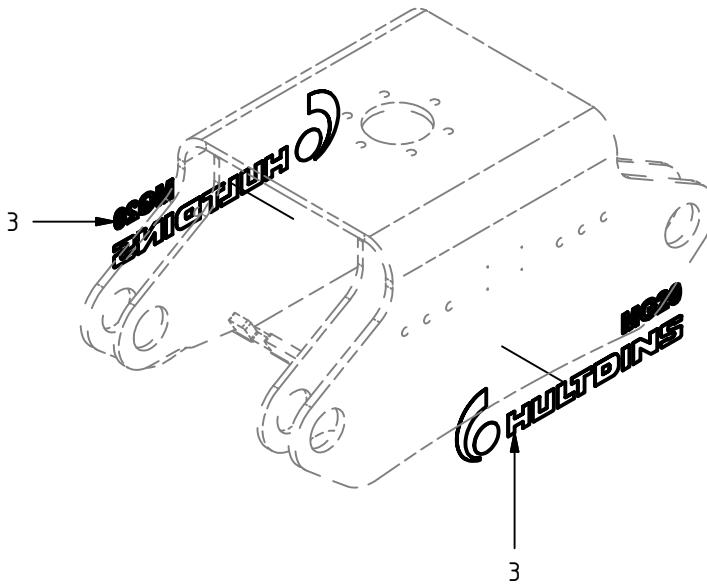

Grapple arm, male

Item	Qty.	Part Number	Description	Notes
1.8	2	0683071	Plain Bearing	80/85x60
1.9	2	0114004	Grease Fitting	M6x1

Grapple arm, female

Item	Qty.	Part Number	Description	Notes
1.9	2	0683071	Plain Bearing	80/85x60
1.10	2	0114004	Grease Fitting	M6x1

Rod asm.

Item	Qty.	Part Number	Description	Notes
2	2	0683072	Plain bearing	60/65 x 60
3	2	0114023	Grease Fitting	M10 x 1

Load-check asm. MG 20

Item	Qty.	Part Number	Description	Notes
1	1	0734009	Manifold	
2	1	0106584	Bonded Seal	D9DT-12
3	1	0734038	Support plate	
4	1	0734012	Adapter	G3/4 - G1/2
5	4	0104442	Socket hd. Cap Screw	ISO 4762 - M8x25
6	1	0130297	Collar screw	BSCH 1/2"
7	2	0130107	Adapter str.	SJG 1408
8	3	0130178	Plug	VST11/4EDA3C
10	1	0106581	Bonded Seal	D9DT-6
11	1	0130439	Restrictor adapter $\varnothing 1,5$	133-06-08-1,5
12	2	0106577	Bonded Seal	D9DT-8
13	1	0136374	Accumulator 0,32 L	0,32 L - 9,0 MPa
14	1	0734035	Acc. bracket asm. MG 20	
16	1	0136231	Check valve, pilot operated	RP16A-01-C-N-15-4
16.2	1	0121123	Seal kit	FS163-N
17	1	0734079	Hose asm.	1/2", OAL=230 mm
18	1	0734082	Hose cover	L = 250 mm
19	1	0715357	Washer	

Labels MG 20

Item	Qty.	Part Number	Description	Notes
3	2	0146128	Label MG20	

Bracket S60 asm.

Item	Qty.	Part Number	Description	Notes
1	1	0734303	Bracket S60 asm.	item # 1-9
2	8	0734026	Washer	
3	4	0734027	Shim 1,0	
4	8	0734028	Shim 0,5	
5	1	0734024	Plate	
6	1	0734025	Plate	
7	6	0104121	Socket hd. cap screw	ISO 4762 - M16x60
8	12	0104363	Socket hd. cap screw	ISO 4762 - M16x65
9	18	0106030	Hex Nut	ISO 4032 M16