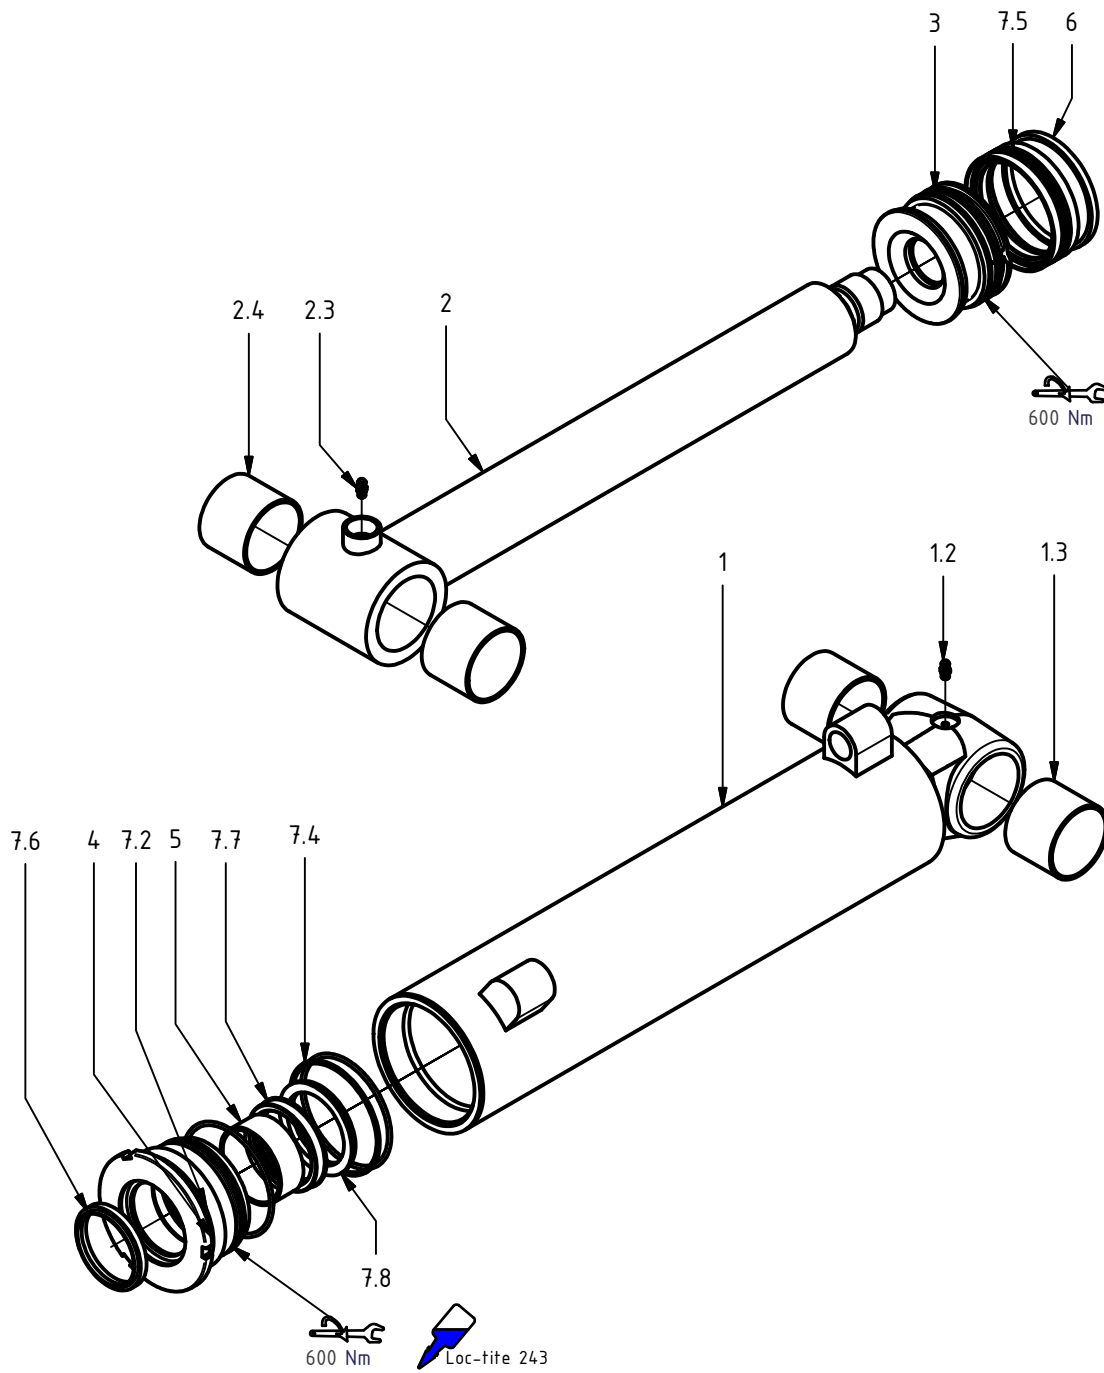

Hydraulic cylinder ø100/63

Item	Qty.	Part Number	Description	Notes
1	1	0150513	Barrel asm.	incl. item #1.3-1.3
1.2	1	0114004	Grease Fitting	M6x1
1.3	2	0683073	Plain bearing	60/65x50
2	1	0150514	Rod asm.	incl. item #2.2-2.3
2.3	1	0114004	Grease Fitting	M6x1
2.4	2	0683073	Plain bearing	60/65x50
3	1	0150509	Piston	ø100
4	1	0150511	Gland	100/63
5	1	0150526	Guide Ring	68/63 x 25-PF
6	1	0150529	Piston Ring	ø100
7	1	0121078	Seal kit 100/63	
7.2	2	-	O-ring	94,5 x 3,0
7.4	1	-	Backup Ring	100/95 x 1,3
7.5	1	-	Piston Seal	M/R-PF 100/85 x 20
7.6	1	-	Dust seal	PA 63/73 x 7 x 10
7.7	1	-	Rod seal	SI/L 63/78 x 12,5
7.8	1	-	Retainer ring	RI 63/78 x 2,65-A