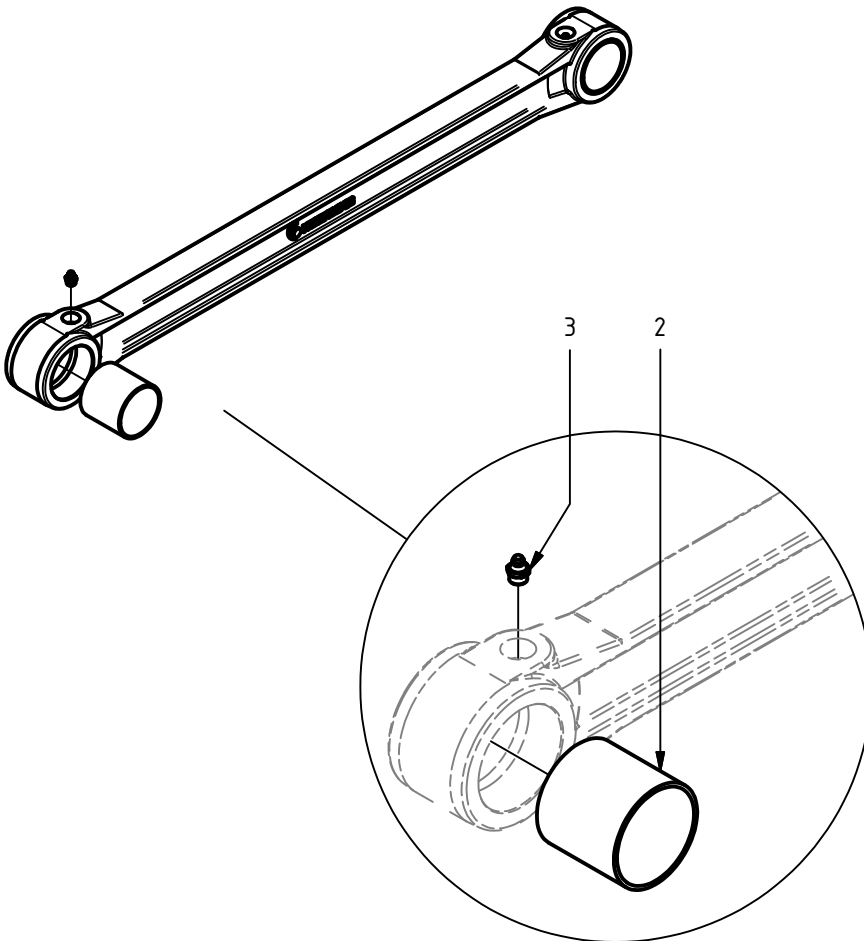

Hydraulic cylinder ø100/63

Item	Qty.	Part Number	Description	Notes
1	1	0150513	Barrel asm.	incl. item #1.3-1.3
1.2	1	0114004	Grease Fitting	M6x1
1.3	2	0683073	Plain bearing	60/65x50
2	1	0150514	Rod asm.	incl. item #2.2-2.3
2.3	1	0114004	Grease Fitting	M6x1
2.4	2	0683073	Plain bearing	60/65x50
3	1	0150509	Piston	ø100
4	1	0150511	Gland	100/63
5	1	0150526	Guide Ring	68/63 x 25-PF
6	1	0150529	Piston Ring	ø100
7	1	0121078	Seal kit 100/63	
7.2	2	-	O-ring	94,5 x 3,0
7.4	1	-	Backup Ring	100/95 x 1,3
7.5	1	-	Piston Seal	M/R-PF 100/85 x 20
7.6	1	-	Dust seal	PA 63/73 x 7 x 10
7.7	1	-	Rod seal	SI/L 63/78 x 12,5
7.8	1	-	Retainer ring	RI 63/78 x 2,65-A

Grapple arm, male

Item	Qty.	Part Number	Description	Notes
1.8	2	0683071	Plain Bearing	80/85x60
1.9	2	0114004	Grease Fitting	M6x1

Grapple arm, female

Item	Qty.	Part Number	Description	Notes
1.9	2	0683071	Plain Bearing	80/85x60
1.10	2	0114004	Grease Fitting	M6x1

Rod asm.

Item	Qty.	Part Number	Description	Notes
2	2	0683072	Plain bearing	60/65 x 60
3	2	0114023	Grease Fitting	M10 x 1

Load-check asm. MG 20

Item	Qty.	Part Number	Description	Notes
1	1	0734009	Manifold	
2	1	0106584	Bonded Seal	D9DT-12
3	1	0734038	Support plate	
4	1	0734012	Adapter	G3/4 - G1/2
5	4	0104442	Socket hd. Cap Screw	ISO 4762 - M8x25
6	1	0130297	Collar screw	BSCH 1/2"
7	2	0130107	Adapter str.	SJG 1408
8	3	0130178	Plug	VST11/4EDA3C
10	1	0106581	Bonded Seal	D9DT-6
11	1	0130439	Restrictor adapter $\varnothing 1,5$	133-06-08-1,5
12	2	0106577	Bonded Seal	D9DT-8
13	1	0136374	Accumulator 0,32 L	0,32 L - 9,0 MPa
14	1	0734035	Acc. bracket asm. MG 20	
16	1	0136231	Check valve, pilot operated	RP16A-01-C-N-15-4
16.2	1	0121123	Seal kit	FS163-N
17	1	0734079	Hose asm.	1/2", OAL=230 mm
18	1	0734082	Hose cover	L = 250 mm
19	1	0715357	Washer	