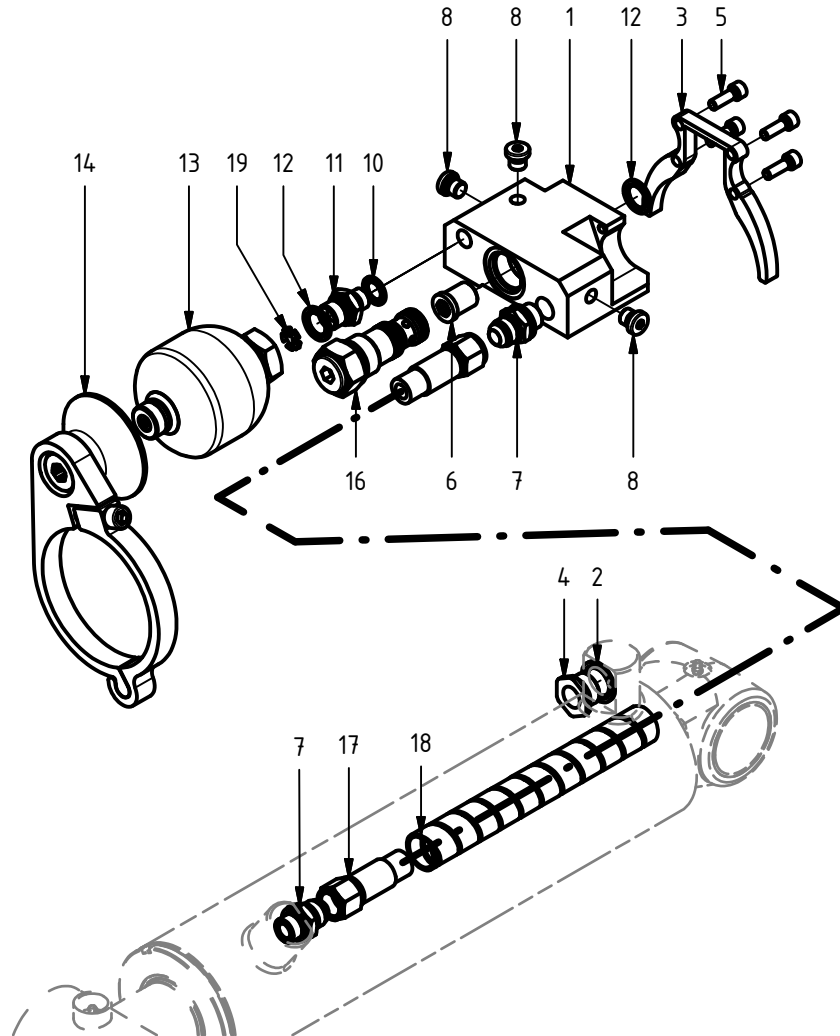

Hydraulic cylinder ø100/63

Item	Qty.	Part Number	Description	Notes
1	1	0150513	Barrel asm.	incl. item #1.3-1.3
1.2	1	0114004	Grease Fitting	M6x1
1.3	2	0683073	Plain bearing	60/65x50
2	1	0150514	Rod asm.	incl. item #2.2-2.3
2.3	1	0114004	Grease Fitting	M6x1
2.4	2	0683073	Plain bearing	60/65x50
3	1	0150509	Piston	ø100
4	1	0150511	Gland	100/63
5	1	0150526	Guide Ring	68/63 x 25-PF
6	1	0150529	Piston Ring	ø100
7	1	0121078	Seal kit 100/63	
7.2	2	-	O-ring	94,5 x 3,0
7.4	1	-	Backup Ring	100/95 x 1,3
7.5	1	-	Piston Seal	M/R-PF 100/85 x 20
7.6	1	-	Dust seal	PA 63/73 x 7 x 10
7.7	1	-	Rod seal	SI/L 63/78 x 12,5
7.8	1	-	Retainer ring	RI 63/78 x 2,65-A

Grapple arm, male

Item	Qty.	Part Number	Description	Notes
1.8	2	0683071	Plain Bearing	80/85x60
1.9	2	0114004	Grease Fitting	M6x1

Grapple arm, female

Item	Qty.	Part Number	Description	Notes
1.9	2	0683071	Plain Bearing	80/85x60
1.10	2	0114004	Grease Fitting	M6x1

Rod asm.

Item	Qty.	Part Number	Description	Notes
2	2	0683072	Plain bearing	60/65 x 60
3	2	0114023	Grease Fitting	M10 x 1

Load-check asm. MG 20

Item	Qty.	Part Number	Description	Notes
1	1	0734009	Manifold	
2	1	0106584	Bonded Seal	D9DT-12
3	1	0734038	Support plate	
4	1	0734012	Adapter	G3/4 - G1/2
5	4	0104442	Socket hd. Cap Screw	ISO 4762 - M8x25
6	1	0130297	Collar screw	BSCH 1/2"
7	2	0130107	Adapter str.	SJG 1408
8	3	0130178	Plug	VST11/4EDA3C
10	1	0106581	Bonded Seal	D9DT-6
11	1	0130439	Restrictor adapter $\varnothing 1,5$	133-06-08-1,5
12	2	0106577	Bonded Seal	D9DT-8
13	1	0136374	Accumulator 0,32 L	0,32 L - 9,0 MPa
14	1	0734035	Acc. bracket asm. MG 20	
16	1	0136231	Check valve, pilot operated	RP16A-01-C-N-15-4
16.2	1	0121123	Seal kit	FS163-N
17	1	0734079	Hose asm.	1/2", OAL=230 mm
18	1	0734082	Hose cover	L = 250 mm
19	1	0715357	Washer	