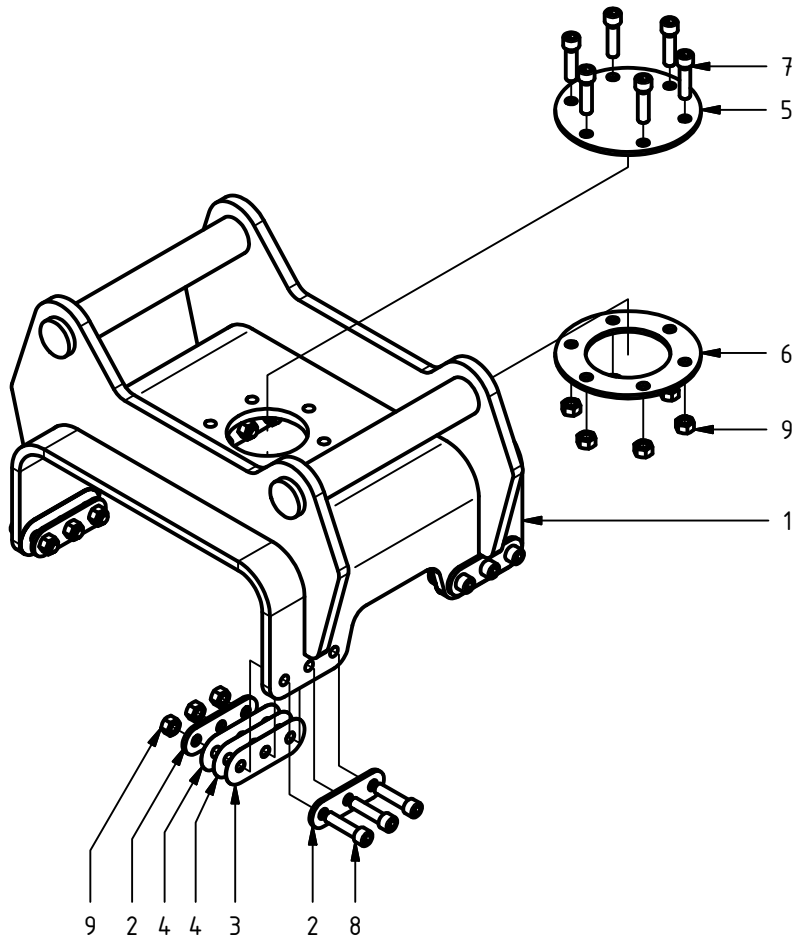

Grapple arm, male

Item	Qty.	Part Number	Description	Notes
1.8	2	0683071	Plain Bearing	80/85x60
1.9	2	0114004	Grease Fitting	M6x1

Grapple arm, female

Item	Qty.	Part Number	Description	Notes
1.9	2	0683071	Plain Bearing	80/85x60
1.10	2	0114004	Grease Fitting	M6x1

Rod asm.

Item	Qty.	Part Number	Description	Notes
2	2	0683072	Plain bearing	60/65 x 60
3	2	0114023	Grease Fitting	M10 x 1

Load-check asm. MG 20

Item	Qty.	Part Number	Description	Notes
1	1	0734009	Manifold	
2	1	0106584	Bonded Seal	D9DT-12
3	1	0734038	Support plate	
4	1	0734012	Adapter	G3/4 - G1/2
5	4	0104442	Socket hd. Cap Screw	ISO 4762 - M8x25
6	1	0130297	Collar screw	BSCH 1/2"
7	2	0130107	Adapter str.	SJG 1408
8	3	0130178	Plug	VST11/4EDA3C
10	1	0106581	Bonded Seal	D9DT-6
11	1	0130439	Restrictor adapter $\varnothing 1,5$	133-06-08-1,5
12	2	0106577	Bonded Seal	D9DT-8
13	1	0136374	Accumulator 0,32 L	0,32 L - 9,0 MPa
14	1	0734035	Acc. bracket asm. MG 20	
16	1	0136231	Check valve, pilot operated	RP16A-01-C-N-15-4
16.2	1	0121123	Seal kit	FS163-N
17	1	0734079	Hose asm.	1/2", OAL=230 mm
18	1	0734082	Hose cover	L = 250 mm
19	1	0715357	Washer	

Labels MG 20

Item	Qty.	Part Number	Description	Notes
3	2	0146128	Label MG20	

Bracket S60 asm.

Item	Qty.	Part Number	Description	Notes
1	1	0734303	Bracket S60 asm.	item # 1-9
2	8	0734026	Washer	
3	4	0734027	Shim 1,0	
4	8	0734028	Shim 0,5	
5	1	0734024	Plate	
6	1	0734025	Plate	
7	6	0104121	Socket hd. cap screw	ISO 4762 - M16x60
8	12	0104363	Socket hd. cap screw	ISO 4762 - M16x65
9	18	0106030	Hex Nut	ISO 4032 M16