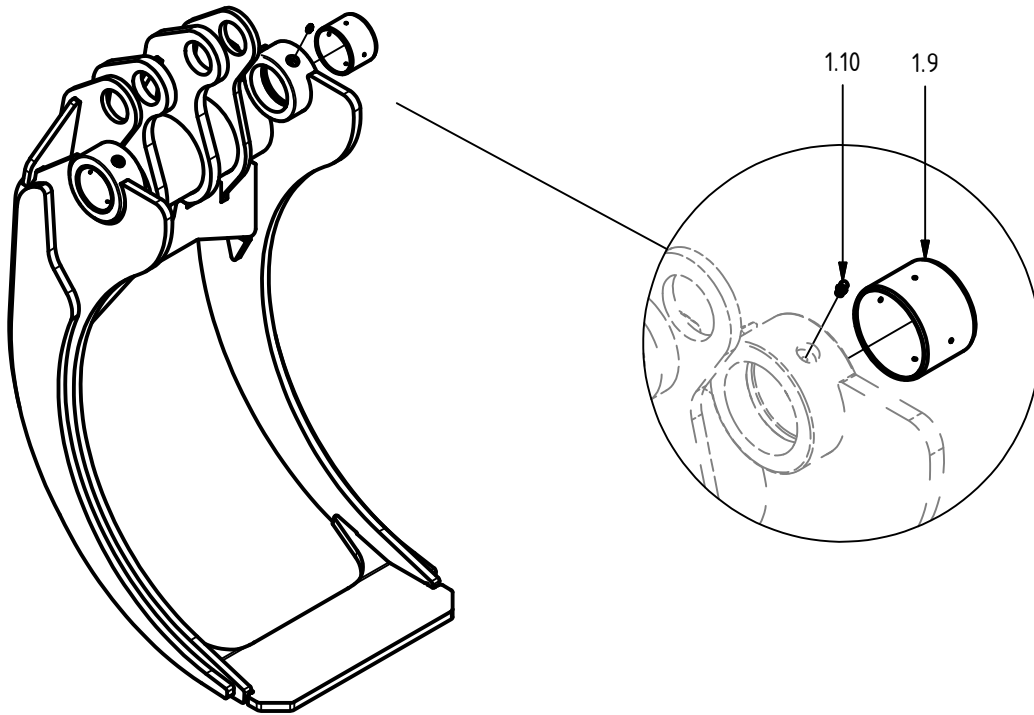

Hydraulic cylinder ø100/63

Item	Qty.	Part Number	Description	Notes
1	1	0150513	Barrel asm.	incl. item #1.3-1.3
1.2	1	0114004	Grease Fitting	M6x1
1.3	2	0683073	Plain bearing	60/65x50
2	1	0150514	Rod asm.	incl. item #2.2-2.3
2.3	1	0114004	Grease Fitting	M6x1
2.4	2	0683073	Plain bearing	60/65x50
3	1	0150509	Piston	ø100
4	1	0150511	Gland	100/63
5	1	0150526	Guide Ring	68/63 x 25-PF
6	1	0150529	Piston Ring	ø100
7	1	0121078	Seal kit 100/63	
7.2	2	-	O-ring	94,5 x 3,0
7.4	1	-	Backup Ring	100/95 x 1,3
7.5	1	-	Piston Seal	M/R-PF 100/85 x 20
7.6	1	-	Dust seal	PA 63/73 x 7 x 10
7.7	1	-	Rod seal	SI/L 63/78 x 12,5
7.8	1	-	Retainer ring	RI 63/78 x 2,65-A

Grapple arm, male

Item	Qty.	Part Number	Description	Notes
1.8	2	0683071	Plain Bearing	80/85x60
1.9	2	0114004	Grease Fitting	M6x1

Grapple arm, female

Item	Qty.	Part Number	Description	Notes
1.9	2	0683071	Plain Bearing	80/85x60
1.10	2	0114004	Grease Fitting	M6x1

Rod asm.

Item	Qty.	Part Number	Description	Notes
2	2	0683072	Plain bearing	60/65 x 60
3	2	0114023	Grease Fitting	M10 x 1

Load-check asm. MG 20

Item	Qty.	Part Number	Description	Notes
1	1	0734009	Manifold	
2	1	0106584	Bonded Seal	D9DT-12
3	1	0734038	Support plate	
4	1	0734012	Adapter	G3/4 - G1/2
5	4	0104442	Socket hd. Cap Screw	ISO 4762 - M8x25
6	1	0130297	Collar screw	BSCH 1/2"
7	2	0130107	Adapter str.	SJG 1408
8	3	0130178	Plug	VST11/4EDA3C
10	1	0106581	Bonded Seal	D9DT-6
11	1	0130439	Restrictor adapter $\varnothing 1,5$	133-06-08-1,5
12	2	0106577	Bonded Seal	D9DT-8
13	1	0136374	Accumulator 0,32 L	0,32 L - 9,0 MPa
14	1	0734035	Acc. bracket asm. MG 20	
16	1	0136231	Check valve, pilot operated	RP16A-01-C-N-15-4
16.2	1	0121123	Seal kit	FS163-N
17	1	0734079	Hose asm.	1/2", OAL=230 mm
18	1	0734082	Hose cover	L = 250 mm
19	1	0715357	Washer	