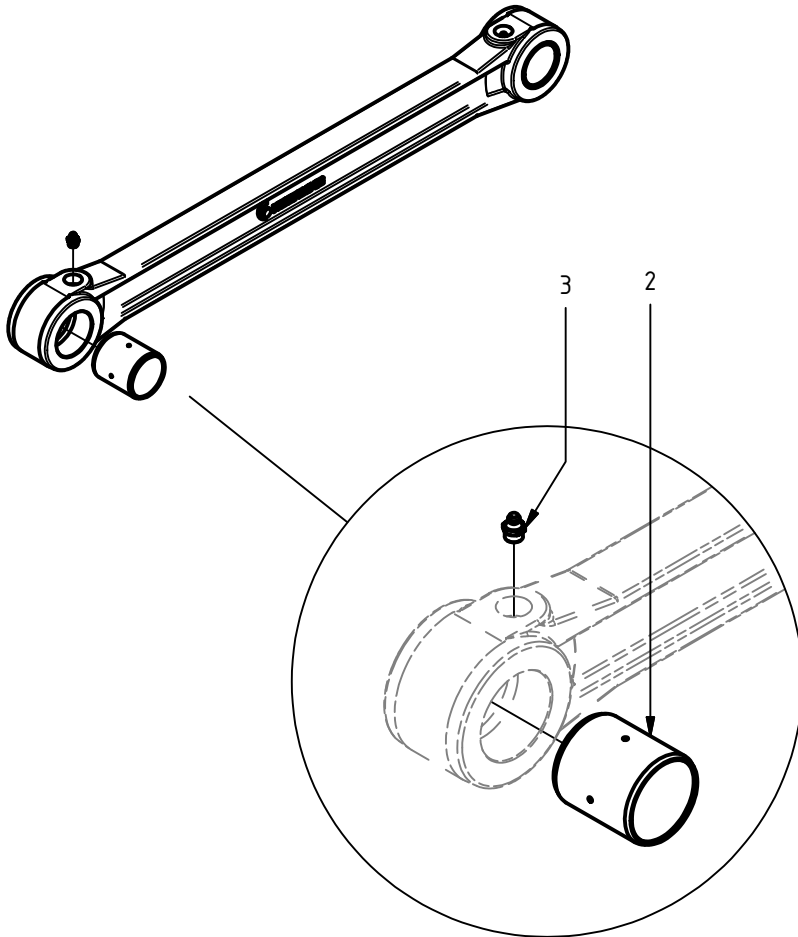

Hydraulic cylinder $\varnothing 90/56$

Item	Qty.	Part Number	Description	Notes
1	1	0150505	Barrel asm.	incl. item #1.3-1.3
1.2	1	0114004	Grease Fitting	M6x1
1.3	2	0680073	Plain bearing	Ø50/55x50
2	1	0150506	Piston	90/56
3	1	0150507	Gland	90/56
4	1	0150508	Rod asm.	incl. item #4.2-4.3
4.2	2	0680073	Plain bearing	Ø50/55x50
4.3	1	0114004	Grease Fitting	M6x1
5	2	0150525	Guide Ring	61/56 x 15-PF
6	1	0150528	Piston Ring	90 S
7	1	0121077	Seal kit 90/56	
7.1	1	-	Dust Seal	PA 56/66 x 7 x 10
7.2	2	-	O-ring	84,5 x 3,0
7.3	1	-	Rod Seal	SI/L 56/71 x 12,5
7.4	1	-	Backup Ring	85/90 x 1,3
7.5	1	-	Piston Seal	M/R-PF 90/75 x 20

Grapple arm, male

Item	Qty.	Part Number	Description	Notes
1.9	2	0683071	Plain Bearing	80/85x60
1.10	2	0114004	Grease Fitting	M6x1

Grapplearm, female

Item	Qty.	Part Number	Description	Notes
1.9	2	0683071	Plain Bearing	80/85x60
1.10	2	0114004	Grease Fitting	M6x1

Rod asm.

Item	Qty.	Part Number	Description	Notes
2	2	0680072	Plain bearing	∅050/055x060 PDE
3	2	0114023	Grease Fitting	M10 x 1

Load check asm. MG16

Item	Qty.	Part Number	Description	Notes
1	1	0734009	Manifold	
2	1	0106584	Bonded Seal	D9DT-12
3	1	0734011	Support plate	
4	1	0734012	Adapter	G3/4 - G1/2
5	4	0104442	Socket hd. Cap Screw	ISO 4762 - M8x25
6	1	0130297	Collar screw	BSCH 1/2"
7	2	0130107	Adapter str.	SJG 1408
8	3	0130178	Plug	VST11/4EDA3C
10	1	0106581	Bonded Seal	D9DT-6
11	1	0130439	Restrictor adapter \varnothing 1,5	133-06-08-1,5
12	2	0106577	Bonded Seal	D9DT-8
13	1	0136374	Accumulator 0,32 L	0,32 L - 9,0 MPa
14	1	0734006	Acc. bracket asm. MG 16	
16	1	0136231	Check valve, pilot operated	RP16A-01-C-N-15-4
16.2	1	0121123	Seal kit	FS163-N
17	1	0734078	Hose asm.	1/2", OAL=175 mm
18	1	0734081	Hose cover	L = 210 mm
19	1	0715357	Washer	