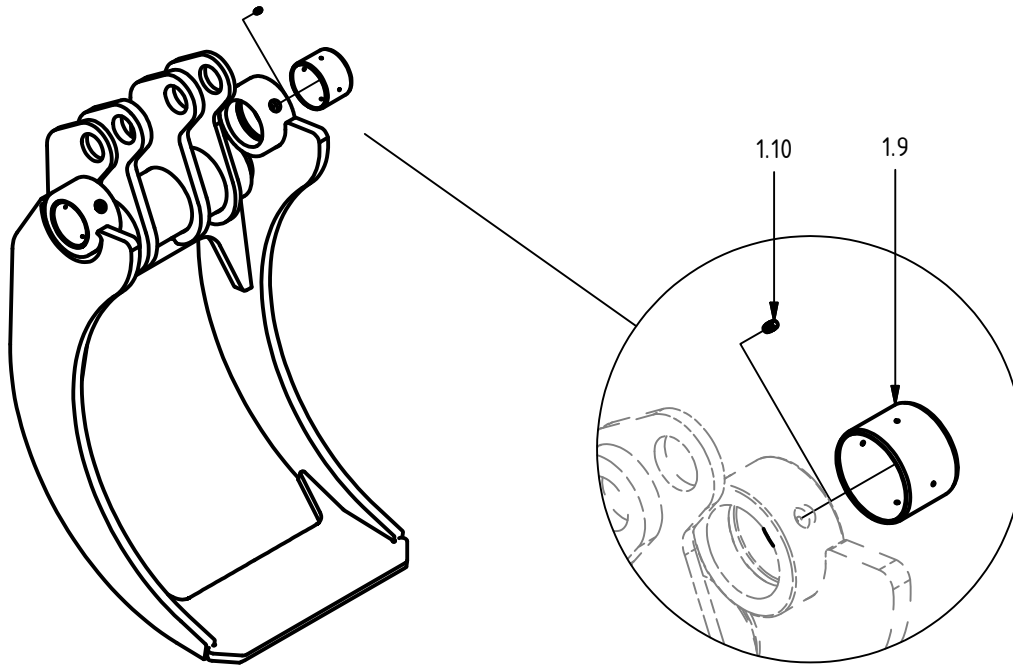

Hydraulic cylinder $\varnothing 90/56$

Item	Qty.	Part Number	Description	Notes
1	1	0150505	Barrel asm.	incl. item #1.3-1.3
1.2	1	0114004	Grease Fitting	M6x1
1.3	2	0680073	Plain bearing	Ø50/55x50
2	1	0150506	Piston	90/56
3	1	0150507	Gland	90/56
4	1	0150508	Rod asm.	incl. item #4.2-4.3
4.2	2	0680073	Plain bearing	Ø50/55x50
4.3	1	0114004	Grease Fitting	M6x1
5	2	0150525	Guide Ring	61/56 x 15-PF
6	1	0150528	Piston Ring	90 S
7	1	0121077	Seal kit 90/56	
7.1	1	-	Dust Seal	PA 56/66 x 7 x 10
7.2	2	-	O-ring	84,5 x 3,0
7.3	1	-	Rod Seal	SI/L 56/71 x 12,5
7.4	1	-	Backup Ring	85/90 x 1,3
7.5	1	-	Piston Seal	M/R-PF 90/75 x 20

Grapple arm, male

Item	Qty.	Part Number	Description	Notes
1.9	2	0683071	Plain Bearing	80/85x60
1.10	2	0114004	Grease Fitting	M6x1

Grapplearm, female

Item	Qty.	Part Number	Description	Notes
1.9	2	0683071	Plain Bearing	80/85x60
1.10	2	0114004	Grease Fitting	M6x1

Rod asm.

Item	Qty.	Part Number	Description	Notes
2	2	0680072	Plain bearing	∅050/055x060 PDE
3	2	0114023	Grease Fitting	M10 x 1

Load check asm. MG16

Item	Qty.	Part Number	Description	Notes
1	1	0734009	Manifold	
2	1	0106584	Bonded Seal	D9DT-12
3	1	0734011	Support plate	
4	1	0734012	Adapter	G3/4 - G1/2
5	4	0104442	Socket hd. Cap Screw	ISO 4762 - M8x25
6	1	0130297	Collar screw	BSCH 1/2"
7	2	0130107	Adapter str.	SJG 1408
8	3	0130178	Plug	VST11/4EDA3C
10	1	0106581	Bonded Seal	D9DT-6
11	1	0130439	Restrictor adapter \varnothing 1,5	133-06-08-1,5
12	2	0106577	Bonded Seal	D9DT-8
13	1	0136374	Accumulator 0,32 L	0,32 L - 9,0 MPa
14	1	0734006	Acc. bracket asm. MG 16	
16	1	0136231	Check valve, pilot operated	RP16A-01-C-N-15-4
16.2	1	0121123	Seal kit	FS163-N
17	1	0734078	Hose asm.	1/2", OAL=175 mm
18	1	0734081	Hose cover	L = 210 mm
19	1	0715357	Washer	