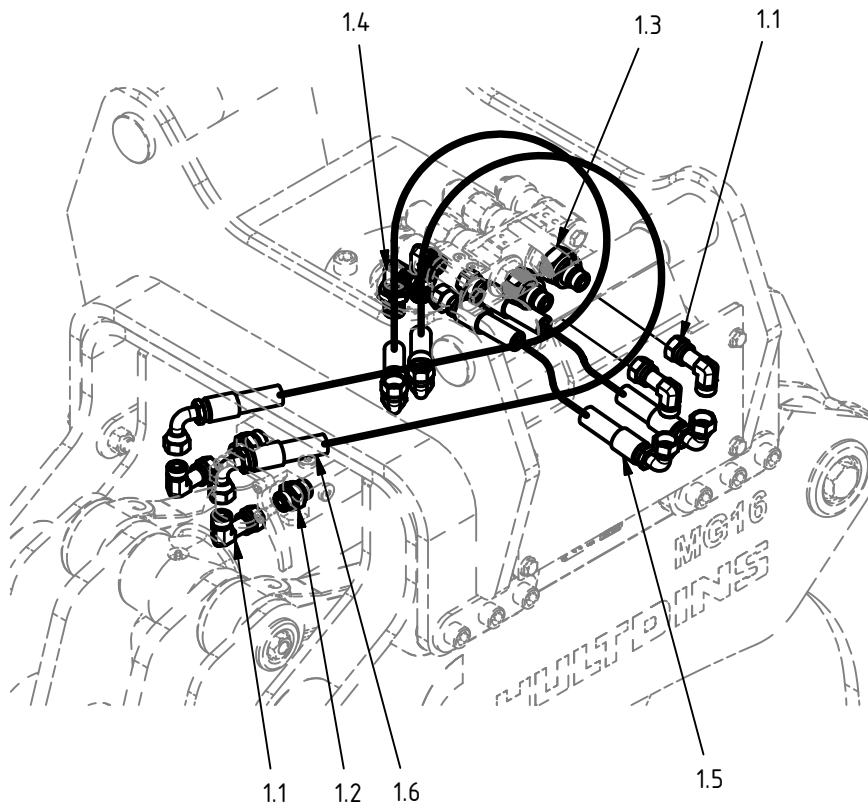

Hose kit 0Q60

Item	Qty.	Part Number	Description	Notes
1	1	0734123	Hose kit 0Q60	
1.1	4	0130413	Elbow nipple 90°, orfs	W00 1363
1.2	2	0130412	Adapter str.	SOG 1308
1.3	2	0130416	Reducer, orfs	R00 1369
1.4	2	0130446	Bulhead union 90	C00 1313
1.5	2	0734129	Hose asm. ORFS	1/2", OAL=230
1.6	2	0734118	Hose asm. ORFS	1/2", OAL=900