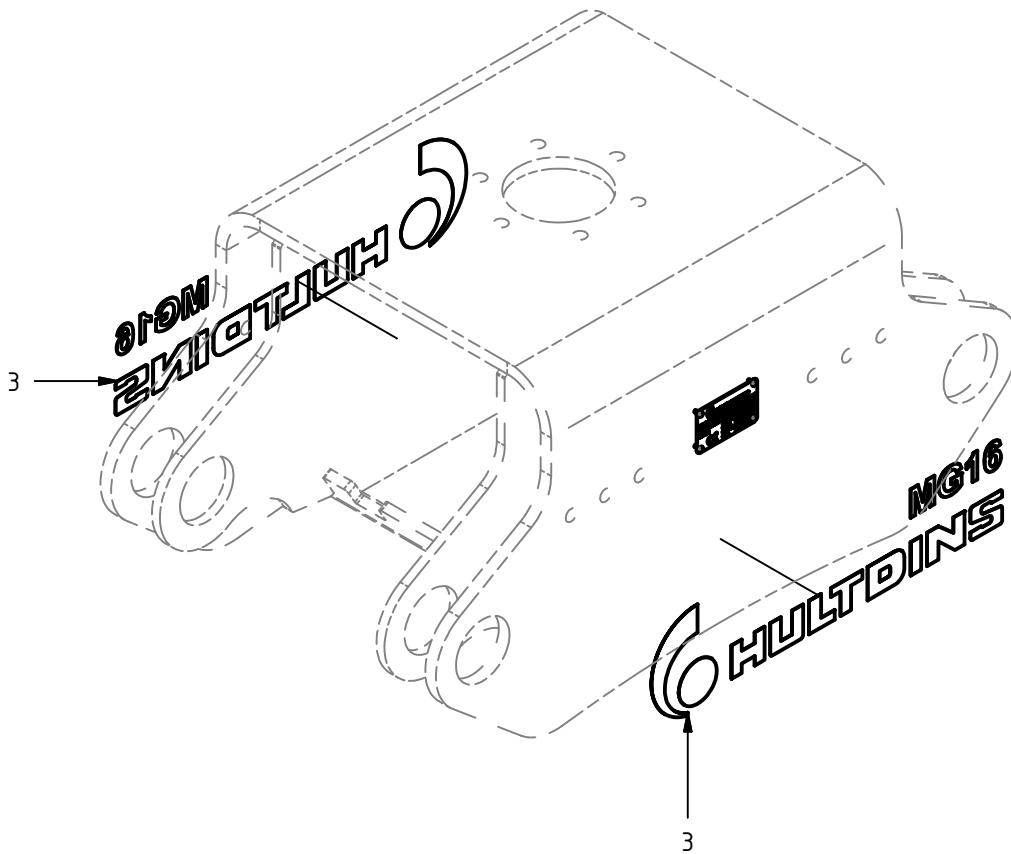

Grapple arm, male

Item	Qty.	Part Number	Description	Notes
1.9	2	0683071	Plain Bearing	80/85x60
1.10	2	0114004	Grease Fitting	M6x1

Grapplearm, female

Item	Qty.	Part Number	Description	Notes
1.9	2	0683071	Plain Bearing	80/85x60
1.10	2	0114004	Grease Fitting	M6x1

Rod asm.

Item	Qty.	Part Number	Description	Notes
2	2	0680072	Plain bearing	∅050/055x060 PDE
3	2	0114023	Grease Fitting	M10 x 1

Load check asm. MG16

Item	Qty.	Part Number	Description	Notes
1	1	0734009	Manifold	
2	1	0106584	Bonded Seal	D9DT-12
3	1	0734011	Support plate	
4	1	0734012	Adapter	G3/4 - G1/2
5	4	0104442	Socket hd. Cap Screw	ISO 4762 - M8x25
6	1	0130297	Collar screw	BSCH 1/2"
7	2	0130107	Adapter str.	SJG 1408
8	3	0130178	Plug	VST11/4EDA3C
10	1	0106581	Bonded Seal	D9DT-6
11	1	0130439	Restrictor adapter \varnothing 1,5	133-06-08-1,5
12	2	0106577	Bonded Seal	D9DT-8
13	1	0136374	Accumulator 0,32 L	0,32 L - 9,0 MPa
14	1	0734006	Acc. bracket asm. MG 16	
16	1	0136231	Check valve, pilot operated	RP16A-01-C-N-15-4
16.2	1	0121123	Seal kit	FS163-N
17	1	0734078	Hose asm.	1/2", OAL=175 mm
18	1	0734081	Hose cover	L = 210 mm
19	1	0715357	Washer	

Labels MG16

Item	Qty.	Part Number	Description	Notes
3	2	0146127	Label MG16	

Bracket OQ60-5 asm.

Item	Qty.	Part Number	Description	Notes
1	1	0734310	Bracket OQ60 asm.	item # 1-13
2	8	0734026	Washer	
3	4	0734027	Shim 1,0	
4	8	0734028	Shim 0,5	
5	1	0734119	Plate	
6	1	0734025	Plate	
7	6	0104121	Socket hd. cap screw	ISO 4762 - M16x60
8	12	0104363	Socket hd. cap screw	ISO 4762 - M16x65
9	18	0106030	Hex Nut	ISO 4032 M16
10	1	0734106	Cover Plate	
11	4	0106583	Washer	10,5 x 22 x 2
12	4	0104561	Hex hd. Cap Screw	ISO 4017 - M10x25
13	1	0734419	Mtfg. kit OQ60-5	OilQuick
13.1	2	0734409	Connector 3/4"	OilQuick 511 0083
13.2	1	0734410	Plug 1/2"	OilQuick 411 3860
13.3	2	0734417	Plug 1/4"	Oilquick 511 0068