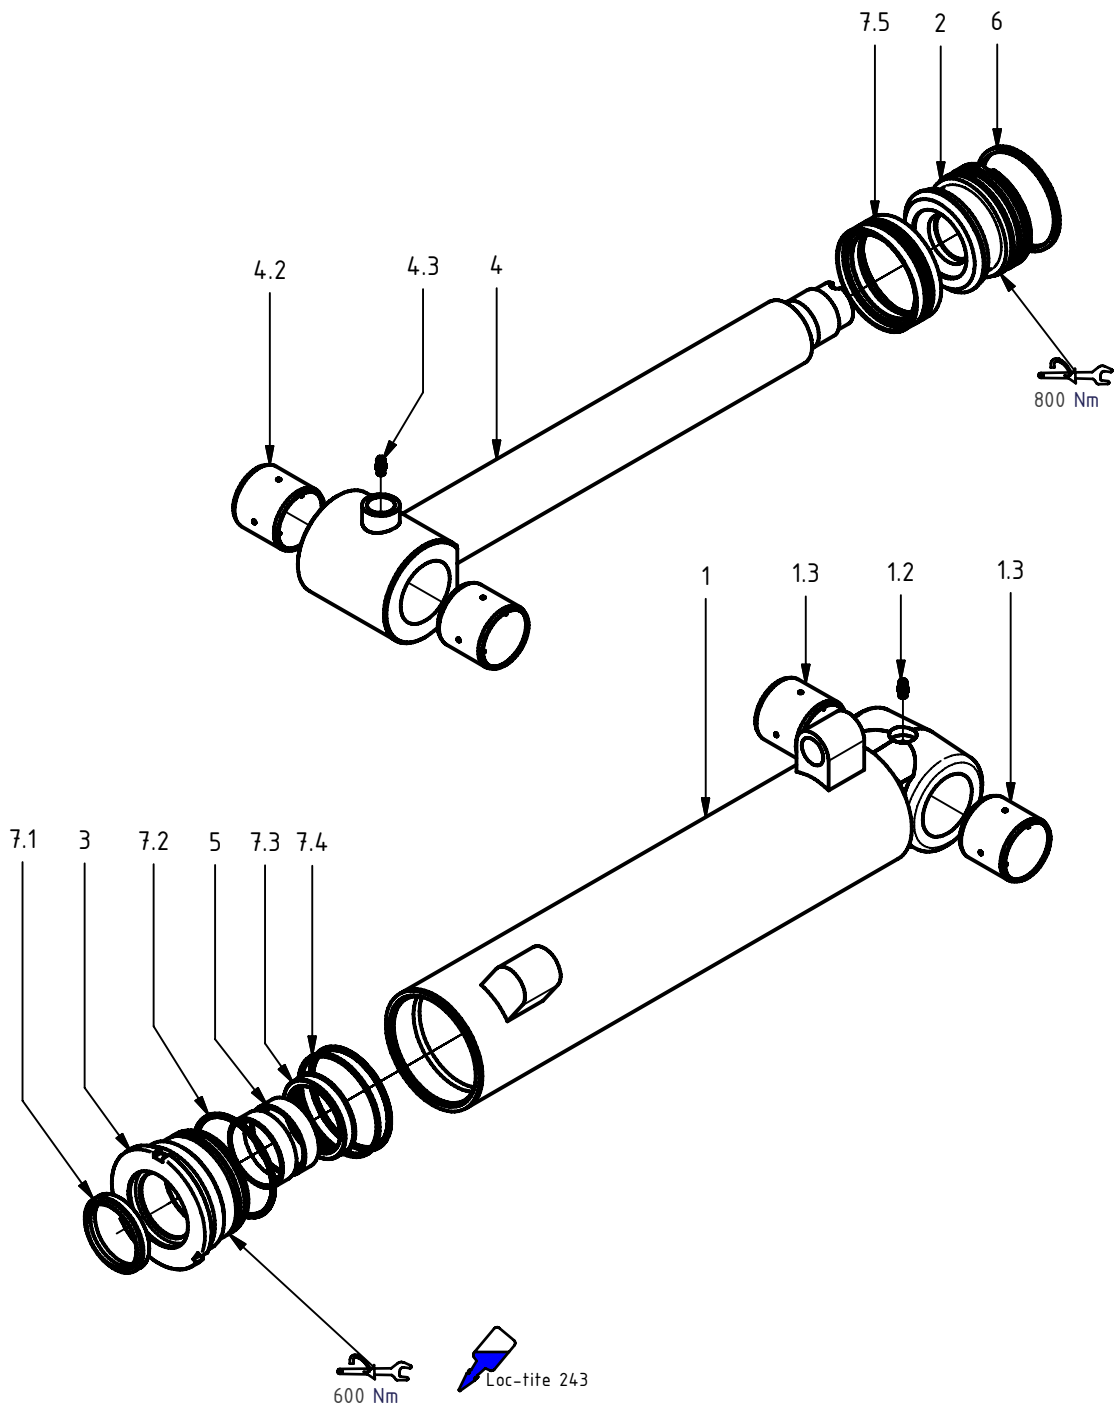

Hydraulic cylinder $\varnothing 90/56$

Item	Qty.	Part Number	Description	Notes
1	1	0150505	Barrel asm.	incl. item #1.3-1.3
1.2	1	0114004	Grease Fitting	M6x1
1.3	2	0680073	Plain bearing	Ø50/55x50
2	1	0150506	Piston	90/56
3	1	0150507	Gland	90/56
4	1	0150508	Rod asm.	incl. item #4.2-4.3
4.2	2	0680073	Plain bearing	Ø50/55x50
4.3	1	0114004	Grease Fitting	M6x1
5	2	0150525	Guide Ring	61/56 x 15-PF
6	1	0150528	Piston Ring	90 S
7	1	0121077	Seal kit 90/56	
7.1	1	-	Dust Seal	PA 56/66 x 7 x 10
7.2	2	-	O-ring	84,5 x 3,0
7.3	1	-	Rod Seal	SI/L 56/71 x 12,5
7.4	1	-	Backup Ring	85/90 x 1,3
7.5	1	-	Piston Seal	M/R-PF 90/75 x 20