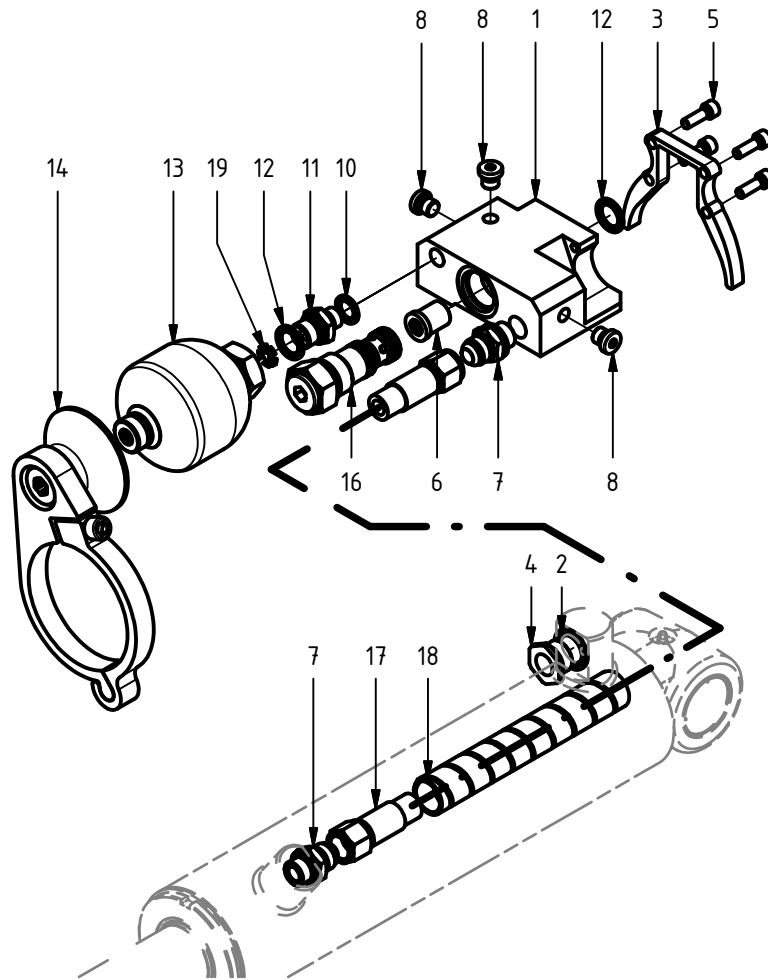

Hydraulic cylinder $\varnothing 90/56$

Item	Qty.	Part Number	Description	Notes
1	1	0150505	Barrel asm.	incl. item #1.3-1.3
1.2	1	0114004	Grease Fitting	M6x1
1.3	2	0680073	Plain bearing	Ø50/55x50
2	1	0150506	Piston	90/56
3	1	0150507	Gland	90/56
4	1	0150508	Rod asm.	incl. item #4.2-4.3
4.2	2	0680073	Plain bearing	Ø50/55x50
4.3	1	0114004	Grease Fitting	M6x1
5	2	0150525	Guide Ring	61/56 x 15-PF
6	1	0150528	Piston Ring	90 S
7	1	0121077	Seal kit 90/56	
7.1	1	-	Dust Seal	PA 56/66 x 7 x 10
7.2	2	-	O-ring	84,5 x 3,0
7.3	1	-	Rod Seal	SI/L 56/71 x 12,5
7.4	1	-	Backup Ring	85/90 x 1,3
7.5	1	-	Piston Seal	M/R-PF 90/75 x 20

Grapple arm, male

Item	Qty.	Part Number	Description	Notes
1.9	2	0683071	Plain Bearing	80/85x60
1.10	2	0114004	Grease Fitting	M6x1

Grapplearm, female

Item	Qty.	Part Number	Description	Notes
1.9	2	0683071	Plain Bearing	80/85x60
1.10	2	0114004	Grease Fitting	M6x1

Rod asm.

Item	Qty.	Part Number	Description	Notes
2	2	0680072	Plain bearing	∅050/055x060 PDE
3	2	0114023	Grease Fitting	M10 x 1

Load check asm. MG16

Item	Qty.	Part Number	Description	Notes
1	1	0734009	Manifold	
2	1	0106584	Bonded Seal	D9DT-12
3	1	0734011	Support plate	
4	1	0734012	Adapter	G3/4 - G1/2
5	4	0104442	Socket hd. Cap Screw	ISO 4762 - M8x25
6	1	0130297	Collar screw	BSCH 1/2"
7	2	0130107	Adapter str.	SJG 1408
8	3	0130178	Plug	VST11/4EDA3C
10	1	0106581	Bonded Seal	D9DT-6
11	1	0130439	Restrictor adapter \varnothing 1,5	133-06-08-1,5
12	2	0106577	Bonded Seal	D9DT-8
13	1	0136374	Accumulator 0,32 L	0,32 L - 9,0 MPa
14	1	0734006	Acc. bracket asm. MG 16	
16	1	0136231	Check valve, pilot operated	RP16A-01-C-N-15-4
16.2	1	0121123	Seal kit	FS163-N
17	1	0734078	Hose asm.	1/2", OAL=175 mm
18	1	0734081	Hose cover	L = 210 mm
19	1	0715357	Washer	