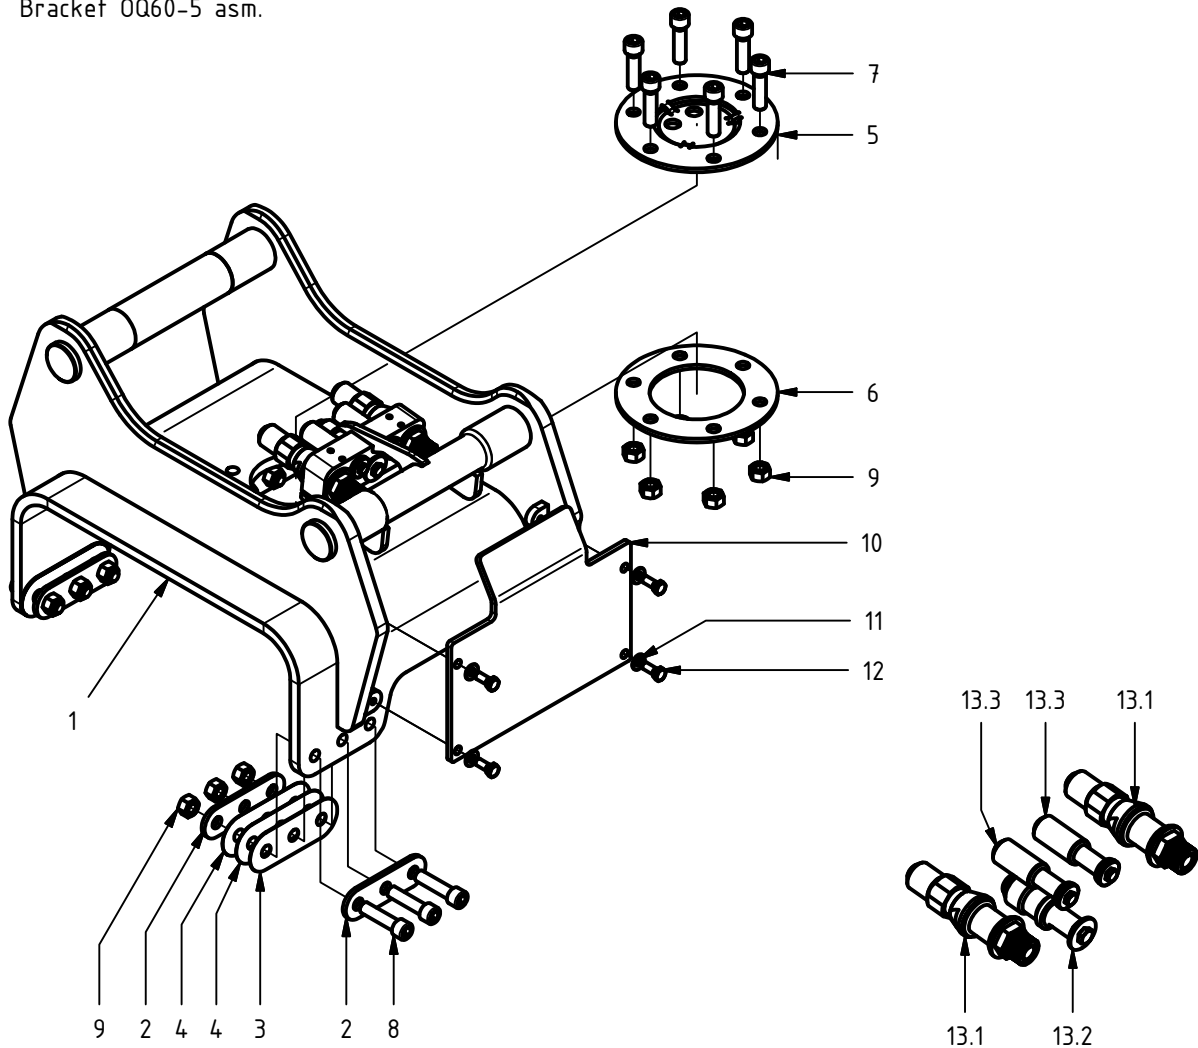

Grapple arm, male

Item	Qty.	Part Number	Description	Notes
1.9	2	0683071	Plain Bearing	80/85x60
1.10	2	0114004	Grease Fitting	M6x1

Grapplearm, female

Item	Qty.	Part Number	Description	Notes
1.9	2	0683071	Plain Bearing	80/85x60
1.10	2	0114004	Grease Fitting	M6x1

Rod asm.

Item	Qty.	Part Number	Description	Notes
2	2	0680072	Plain bearing	∅050/055x060 PDE
3	2	0114023	Grease Fitting	M10 x 1

Load check asm. MG16

Item	Qty.	Part Number	Description	Notes
1	1	0734009	Manifold	
2	1	0106584	Bonded Seal	D9DT-12
3	1	0734011	Support plate	
4	1	0734012	Adapter	G3/4 - G1/2
5	4	0104442	Socket hd. Cap Screw	ISO 4762 - M8x25
6	1	0130297	Collar screw	BSCH 1/2"
7	2	0130107	Adapter str.	SJG 1408
8	3	0130178	Plug	VST11/4EDA3C
10	1	0106581	Bonded Seal	D9DT-6
11	1	0130439	Restrictor adapter \varnothing 1,5	133-06-08-1,5
12	2	0106577	Bonded Seal	D9DT-8
13	1	0136374	Accumulator 0,32 L	0,32 L - 9,0 MPa
14	1	0734006	Acc. bracket asm. MG 16	
16	1	0136231	Check valve, pilot operated	RP16A-01-C-N-15-4
16.2	1	0121123	Seal kit	FS163-N
17	1	0734078	Hose asm.	1/2", OAL=175 mm
18	1	0734081	Hose cover	L = 210 mm
19	1	0715357	Washer	

Labels MG16

Item	Qty.	Part Number	Description	Notes
3	2	0146127	Label MG16	

Bracket OQ60-5 asm.

Item	Qty.	Part Number	Description	Notes
1	1	0734310	Bracket OQ60 asm.	item # 1-13
2	8	0734026	Washer	
3	4	0734027	Shim 1,0	
4	8	0734028	Shim 0,5	
5	1	0734119	Plate	
6	1	0734025	Plate	
7	6	0104121	Socket hd. cap screw	ISO 4762 - M16x60
8	12	0104363	Socket hd. cap screw	ISO 4762 - M16x65
9	18	0106030	Hex Nut	ISO 4032 M16
10	1	0734106	Cover Plate	
11	4	0106583	Washer	10,5 x 22 x 2
12	4	0104561	Hex hd. Cap Screw	ISO 4017 - M10x25
13	1	0734419	Mtfg. kit OQ60-5	OilQuick
13.1	2	0734409	Connector 3/4"	OilQuick 511 0083
13.2	1	0734410	Plug 1/2"	OilQuick 411 3860
13.3	2	0734417	Plug 1/4"	Oilquick 511 0068