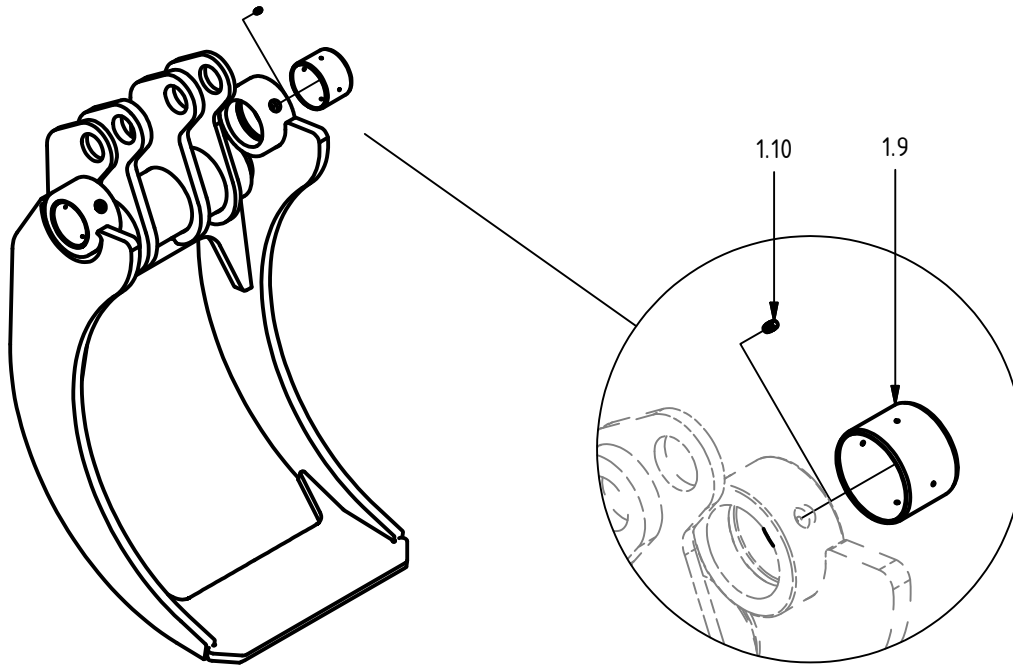

Hydraulic cylinder ø90/56

Item	Qty.	Part Number	Description	Notes
1	1	0150505	Barrel asm.	incl. item #1.3-1.3
1.2	1	0114004	Grease Fitting	M6x1
1.3	2	0680073	Plain bearing	Ø50/55x50
2	1	0150506	Piston	90/56
3	1	0150507	Gland	90/56
4	1	0150508	Rod asm.	incl. item #4.2-4.3
4.2	2	0680073	Plain bearing	Ø50/55x50
4.3	1	0114004	Grease Fitting	M6x1
5	2	0150525	Guide Ring	61/56 x 15-PF
6	1	0150528	Piston Ring	90 S
7	1	0121077	Seal kit 90/56	
7.1	1	-	Dust Seal	PA 56/66 x 7 x 10
7.2	2	-	O-ring	84,5 x 3,0
7.3	1	-	Rod Seal	SI/L 56/71 x 12,5
7.4	1	-	Backup Ring	85/90 x 1,3
7.5	1	-	Piston Seal	M/R-PF 90/75 x 20

Grapple arm, male

Item	Qty.	Part Number	Description	Notes
1.9	2	0683071	Plain Bearing	80/85x60
1.10	2	0114004	Grease Fitting	M6x1

Grapplearm, female

Item	Qty.	Part Number	Description	Notes
1.9	2	0683071	Plain Bearing	80/85x60
1.10	2	0114004	Grease Fitting	M6x1

Rod asm.

Item	Qty.	Part Number	Description	Notes
2	2	0680072	Plain bearing	∅050/055x060 PDE
3	2	0114023	Grease Fitting	M10 x 1

Load check asm. MG16

Item	Qty.	Part Number	Description	Notes
1	1	0734009	Manifold	
2	1	0106584	Bonded Seal	D9DT-12
3	1	0734011	Support plate	
4	1	0734012	Adapter	G3/4 - G1/2
5	4	0104442	Socket hd. Cap Screw	ISO 4762 - M8x25
6	1	0130297	Collar screw	BSCH 1/2"
7	2	0130107	Adapter str.	SJG 1408
8	3	0130178	Plug	VST11/4EDA3C
10	1	0106581	Bonded Seal	D9DT-6
11	1	0130439	Restrictor adapter \varnothing 1,5	133-06-08-1,5
12	2	0106577	Bonded Seal	D9DT-8
13	1	0136374	Accumulator 0,32 L	0,32 L - 9,0 MPa
14	1	0734006	Acc. bracket asm. MG 16	
16	1	0136231	Check valve, pilot operated	RP16A-01-C-N-15-4
16.2	1	0121123	Seal kit	FS163-N
17	1	0734078	Hose asm.	1/2", OAL=175 mm
18	1	0734081	Hose cover	L = 210 mm
19	1	0715357	Washer	