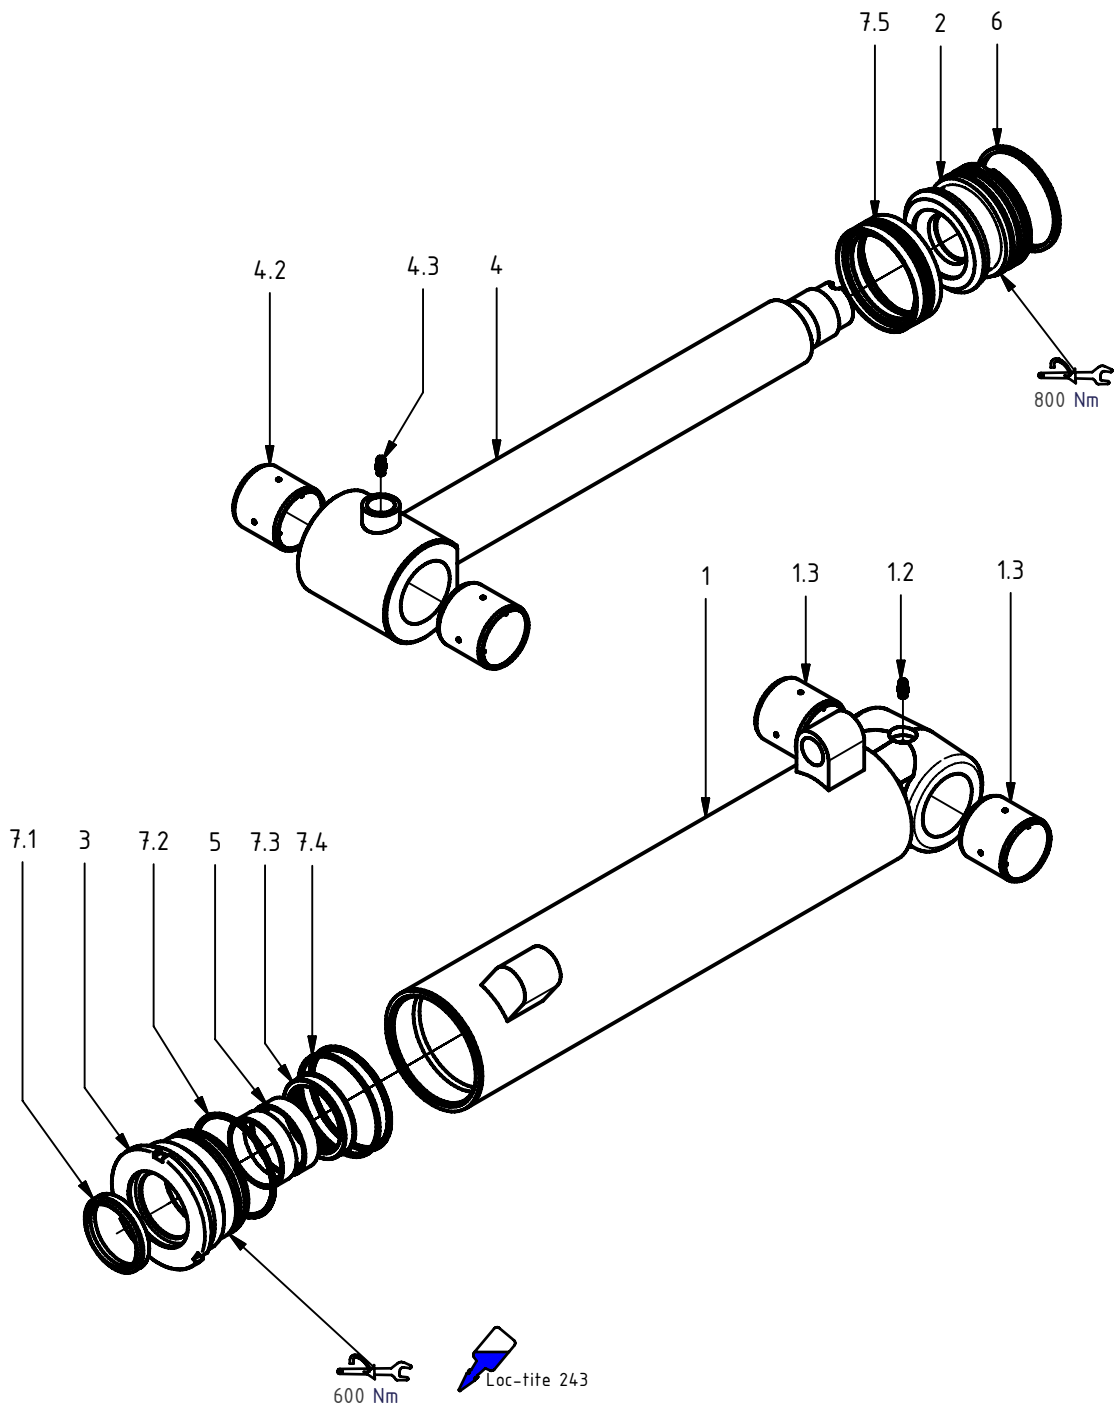

Hydraulic cylinder ø90/56

Item	Qty.	Part Number	Description	Notes
1	1	0150505	Barrel asm.	incl. item #1.3-1.3
1.2	1	0114004	Grease Fitting	M6x1
1.3	2	0680073	Plain bearing	Ø50/55x50
2	1	0150506	Piston	90/56
3	1	0150507	Gland	90/56
4	1	0150508	Rod asm.	incl. item #4.2-4.3
4.2	2	0680073	Plain bearing	Ø50/55x50
4.3	1	0114004	Grease Fitting	M6x1
5	2	0150525	Guide Ring	61/56 x 15-PF
6	1	0150528	Piston Ring	90 S
7	1	0121077	Seal kit 90/56	
7.1	1	-	Dust Seal	PA 56/66 x 7 x 10
7.2	2	-	O-ring	84,5 x 3,0
7.3	1	-	Rod Seal	SI/L 56/71 x 12,5
7.4	1	-	Backup Ring	85/90 x 1,3
7.5	1	-	Piston Seal	M/R-PF 90/75 x 20

Grapple arm, male

Item	Qty.	Part Number	Description	Notes
1.9	2	0683071	Plain Bearing	80/85x60
1.10	2	0114004	Grease Fitting	M6x1

Grapplearm, female

Item	Qty.	Part Number	Description	Notes
1.9	2	0683071	Plain Bearing	80/85x60
1.10	2	0114004	Grease Fitting	M6x1