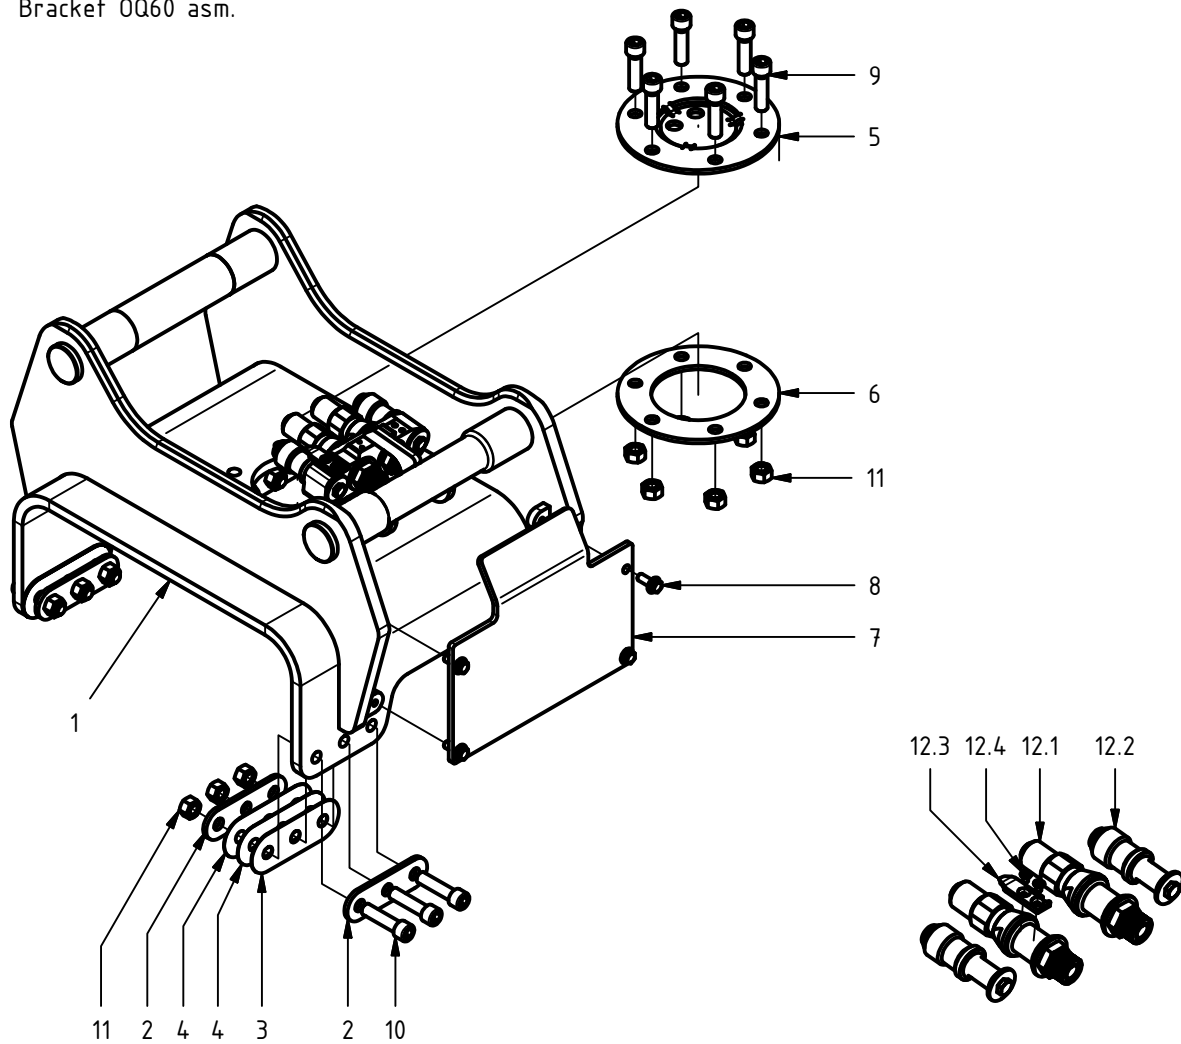

Bracket OQ60 asm.

Item	Qty.	Part Number	Description	Notes
1	1	0734310	Bracket OQ60 asm.	item # 1-12
2	8	0734026	Washer	
3	4	0734027	Shim 1,0	
4	8	0734028	Shim 0,5	
5	1	0734119	Plate	
6	1	0734025	Plate	
7	1	0734106	Cover Plate	
8	4	0104009	Hex hd. flange screw	DIN 6921 - M10 x 25
9	6	0104121	Socket hd. cap screw	ISO 4762 - M16x60
10	12	0104363	Socket hd. cap screw	ISO 4762 - M16x65
11	18	0106030	Hex Nut	ISO 4032 M16
12	1	0734413	Mtg. kit OQ60	OilQuick
12.1	2	0734409	Connector 3/4"	OilQuick 511 0083
12.2	2	0734410	Plug 1/2"	OilQuick 411 3860
12.3	1	0734411	Plate	OilQuick 411 3764
12.4	2	0104870	Socket countersunk hd. screw	ISO 10642 - M6 x 10