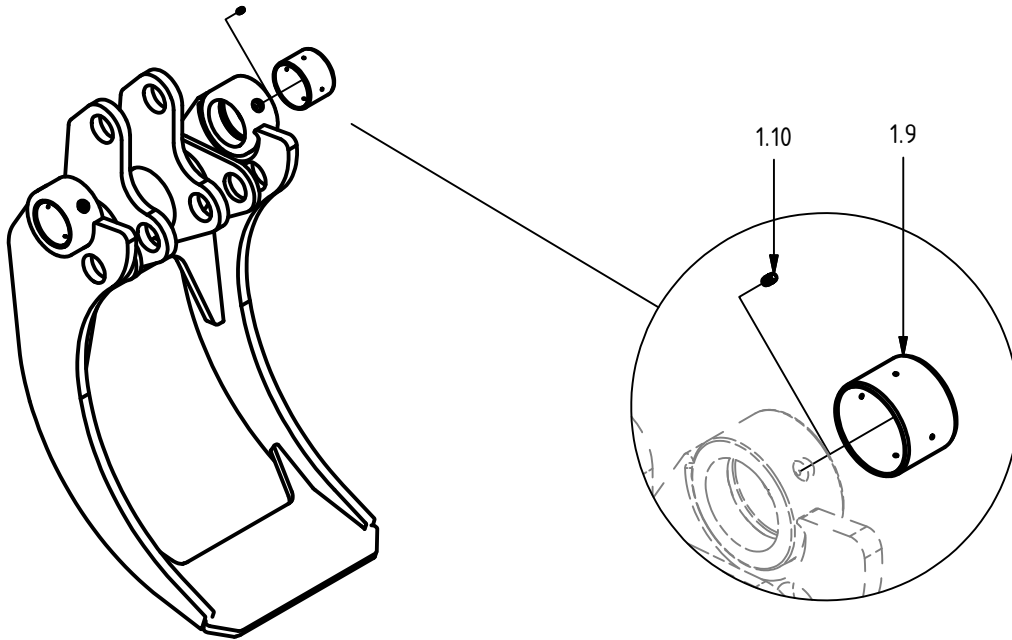

Hydraulic cylinder ø90/56

Item	Qty.	Part Number	Description	Notes
1	1	0150505	Barrel asm.	incl. item #1.3-1.3
1.2	1	0114004	Grease Fitting	M6x1
1.3	2	0680073	Plain bearing	Ø50/55x50
2	1	0150506	Piston	90/56
3	1	0150507	Gland	90/56
4	1	0150508	Rod asm.	incl. item #4.2-4.3
4.2	2	0680073	Plain bearing	Ø50/55x50
4.3	1	0114004	Grease Fitting	M6x1
5	2	0150525	Guide Ring	61/56 x 15-PF
6	1	0150528	Piston Ring	90 S
7	1	0121077	Seal kit 90/56	
7.1	1	-	Dust Seal	PA 56/66 x 7 x 10
7.2	2	-	O-ring	84,5 x 3,0
7.3	1	-	Rod Seal	SI/L 56/71 x 12,5
7.4	1	-	Backup Ring	85/90 x 1,3
7.5	1	-	Piston Seal	M/R-PF 90/75 x 20

Grapple arm, male

Item	Qty.	Part Number	Description	Notes
1.9	2	0683071	Plain Bearing	80/85x60
1.10	2	0114004	Grease Fitting	M6x1

Grapplearm, female

Item	Qty.	Part Number	Description	Notes
1.9	2	0683071	Plain Bearing	80/85x60
1.10	2	0114004	Grease Fitting	M6x1