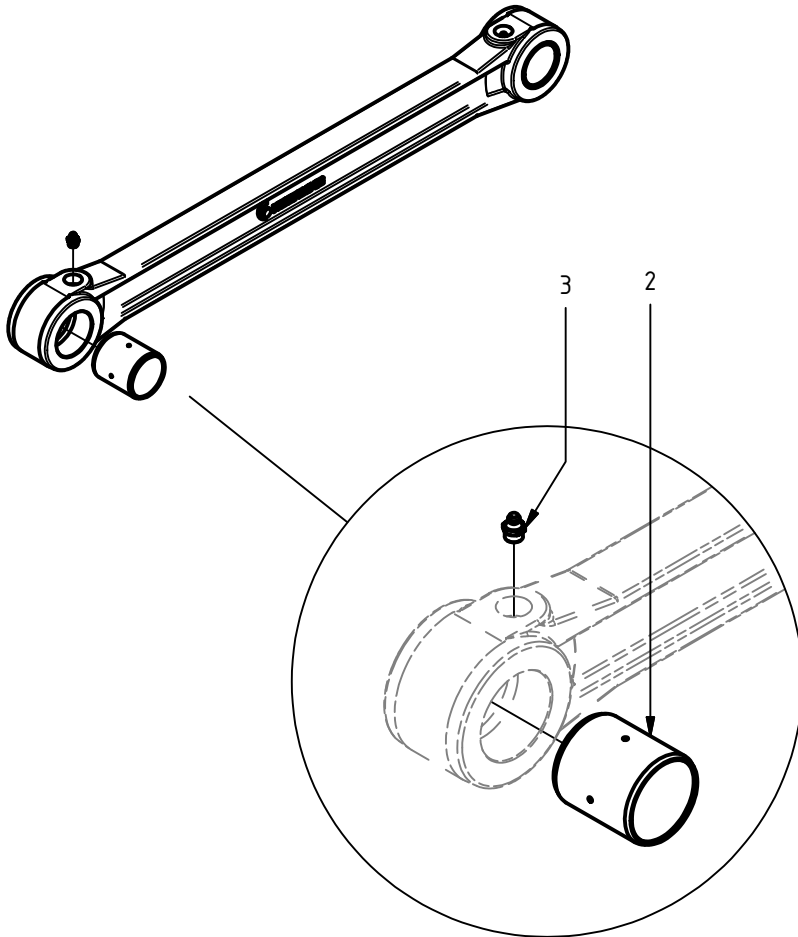

Hydraulic cylinder ø90/56

Item	Qty.	Part Number	Description	Notes
1	1	0150505	Barrel asm.	incl. item #1.3-1.3
1.2	1	0114004	Grease Fitting	M6x1
1.3	2	0680073	Plain bearing	Ø50/55x50
2	1	0150506	Piston	90/56
3	1	0150507	Gland	90/56
4	1	0150508	Rod asm.	incl. item #4.2-4.3
4.2	2	0680073	Plain bearing	Ø50/55x50
4.3	1	0114004	Grease Fitting	M6x1
5	2	0150525	Guide Ring	61/56 x 15-PF
6	1	0150528	Piston Ring	90 S
7	1	0121077	Seal kit 90/56	
7.1	1	-	Dust Seal	PA 56/66 x 7 x 10
7.2	2	-	O-ring	84,5 x 3,0
7.3	1	-	Rod Seal	SI/L 56/71 x 12,5
7.4	1	-	Backup Ring	85/90 x 1,3
7.5	1	-	Piston Seal	M/R-PF 90/75 x 20

Grapple arm, male

Item	Qty.	Part Number	Description	Notes
1.9	2	0683071	Plain Bearing	80/85x60
1.10	2	0114004	Grease Fitting	M6x1

Grapplearm, female

Item	Qty.	Part Number	Description	Notes
1.9	2	0683071	Plain Bearing	80/85x60
1.10	2	0114004	Grease Fitting	M6x1

Rod asm.

Item	Qty.	Part Number	Description	Notes
2	2	0680072	Plain bearing	∅050/055x060 PDE
3	2	0114023	Grease Fitting	M10 x 1

Load check asm. MG16

Item	Qty.	Part Number	Description	Notes
1	1	0734009	Manifold	
2	1	0106584	Bonded Seal	D9DT-12
3	1	0734011	Support plate	
4	1	0734012	Adapter	G3/4 - G1/2
5	4	0104442	Socket hd. Cap Screw	ISO 4762 - M8x25
6	1	0130297	Collar screw	BSCH 1/2"
7	2	0130107	Adapter str.	SJG 1408
8	3	0130178	Plug	VST11/4EDA3C
10	1	0106581	Bonded Seal	D9DT-6
11	1	0130439	Restrictor adapter \varnothing 1,5	133-06-08-1,5
12	2	0106577	Bonded Seal	D9DT-8
13	1	0136374	Accumulator 0,32 L	0,32 L - 9,0 MPa
14	1	0734006	Acc. bracket asm. MG 16	
16	1	0136231	Check valve, pilot operated	RP16A-01-C-N-15-4
16.2	1	0121123	Seal kit	FS163-N
17	1	0734078	Hose asm.	1/2", OAL=175 mm
18	1	0734081	Hose cover	L = 210 mm
19	1	0715357	Washer	