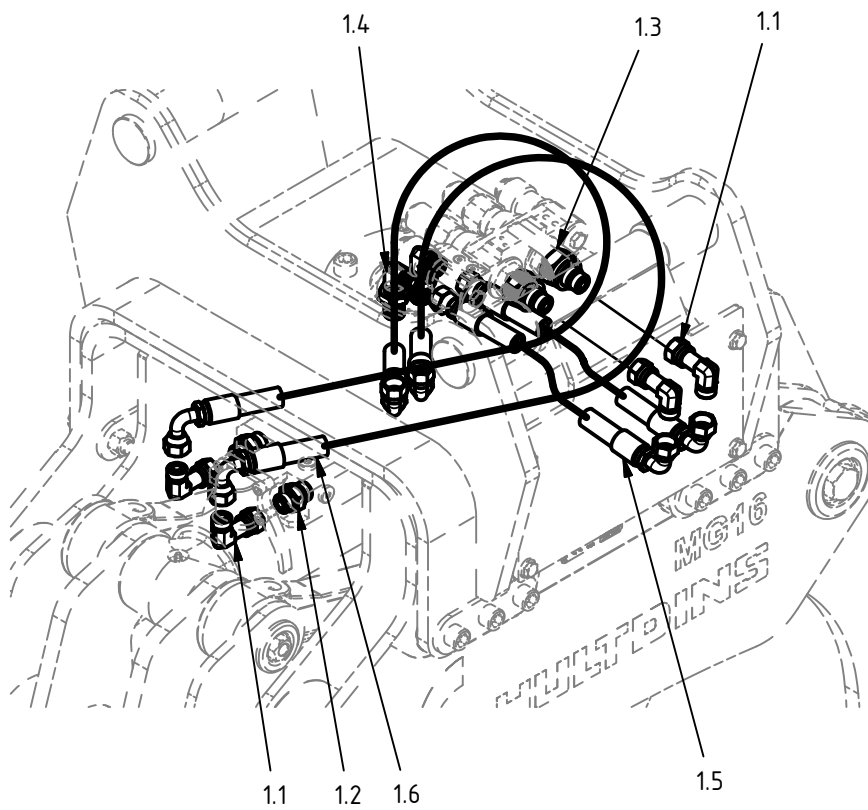

Hose kit 0Q60

Item	Qty.	Part Number	Description	Notes
1	1	0734123	Hose kit 0Q60	
1.1	4	0130413	Elbow nipple 90°, orfs	W00 1363
1.2	2	0130412	Adapter str.	SOG 1308
1.3	2	0130416	Reducer, orfs	R00 1369
1.4	2	0130446	Bulhead union 90	C00 1313
1.5	2	0734129	Hose asm. ORFS	1/2", OAL=230
1.6	2	0734118	Hose asm. ORFS	1/2", OAL=900