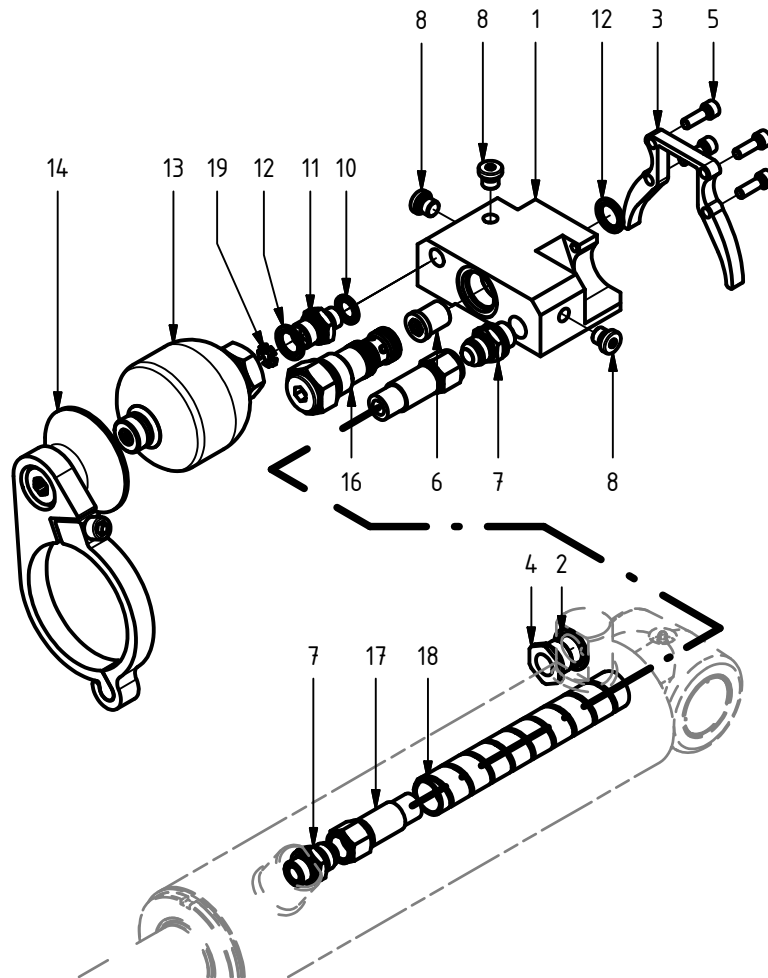

Hydraulic cylinder ø90/56

Item	Qty.	Part Number	Description	Notes
1	1	0150505	Barrel asm.	incl. item #1.3-1.3
1.2	1	0114004	Grease Fitting	M6x1
1.3	2	0680073	Plain bearing	Ø50/55x50
2	1	0150506	Piston	90/56
3	1	0150507	Gland	90/56
4	1	0150508	Rod asm.	incl. item #4.2-4.3
4.2	2	0680073	Plain bearing	Ø50/55x50
4.3	1	0114004	Grease Fitting	M6x1
5	2	0150525	Guide Ring	61/56 x 15-PF
6	1	0150528	Piston Ring	90 S
7	1	0121077	Seal kit 90/56	
7.1	1	-	Dust Seal	PA 56/66 x 7 x 10
7.2	2	-	O-ring	84,5 x 3,0
7.3	1	-	Rod Seal	SI/L 56/71 x 12,5
7.4	1	-	Backup Ring	85/90 x 1,3
7.5	1	-	Piston Seal	M/R-PF 90/75 x 20

Grapple arm, male

Item	Qty.	Part Number	Description	Notes
1.9	2	0683071	Plain Bearing	80/85x60
1.10	2	0114004	Grease Fitting	M6x1

Grapplearm, female

Item	Qty.	Part Number	Description	Notes
1.9	2	0683071	Plain Bearing	80/85x60
1.10	2	0114004	Grease Fitting	M6x1

Rod asm.

Item	Qty.	Part Number	Description	Notes
2	2	0680072	Plain bearing	∅050/055x060 PDE
3	2	0114023	Grease Fitting	M10 x 1

Load check asm. MG16

Item	Qty.	Part Number	Description	Notes
1	1	0734009	Manifold	
2	1	0106584	Bonded Seal	D9DT-12
3	1	0734011	Support plate	
4	1	0734012	Adapter	G3/4 - G1/2
5	4	0104442	Socket hd. Cap Screw	ISO 4762 - M8x25
6	1	0130297	Collar screw	BSCH 1/2"
7	2	0130107	Adapter str.	SJG 1408
8	3	0130178	Plug	VST11/4EDA3C
10	1	0106581	Bonded Seal	D9DT-6
11	1	0130439	Restrictor adapter \varnothing 1,5	133-06-08-1,5
12	2	0106577	Bonded Seal	D9DT-8
13	1	0136374	Accumulator 0,32 L	0,32 L - 9,0 MPa
14	1	0734006	Acc. bracket asm. MG 16	
16	1	0136231	Check valve, pilot operated	RP16A-01-C-N-15-4
16.2	1	0121123	Seal kit	FS163-N
17	1	0734078	Hose asm.	1/2", OAL=175 mm
18	1	0734081	Hose cover	L = 210 mm
19	1	0715357	Washer	