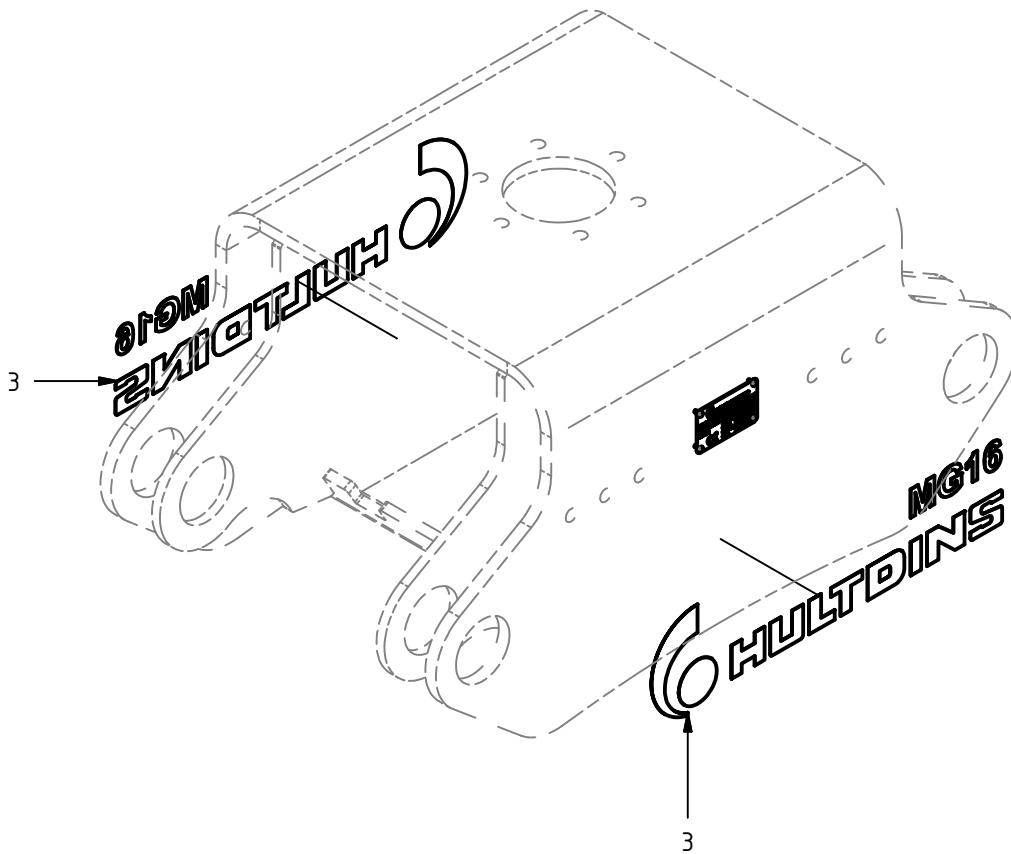

Labels MG16

Item	Qty.	Part Number	Description	Notes
3	2	0146127	Label MG16