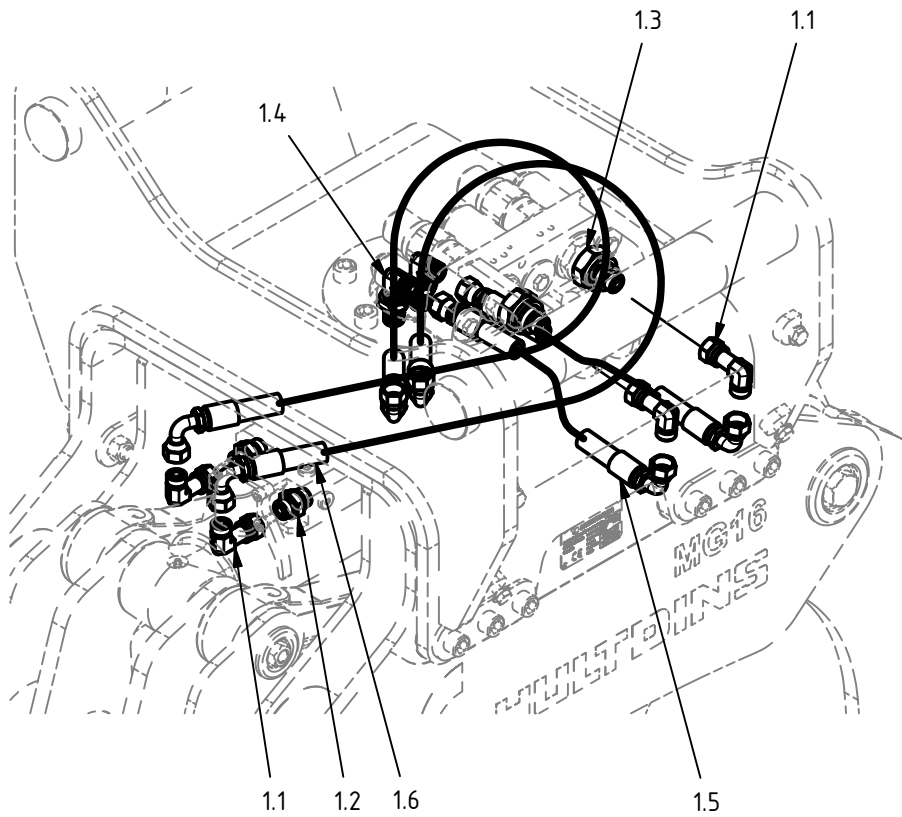

Hose kit MG / OQ

Item	Qty.	Part Number	Description	Notes
1	1	0734116	Hose kit MG / OQ	
1.1	4	0130413	Elbow nipple 90°, orfs	W00 1363
1.2	2	0130412	Adapter str.	SOG 1308
1.3	2	0130445	Reducer	R00 1323
1.4	2	0130446	Bulhead union 90	C00 1313
1.5	2	0734117	Hose asm. ORFS	1/2", OAL=275
1.6	2	0734118	Hose asm. ORFS	1/2", OAL=900