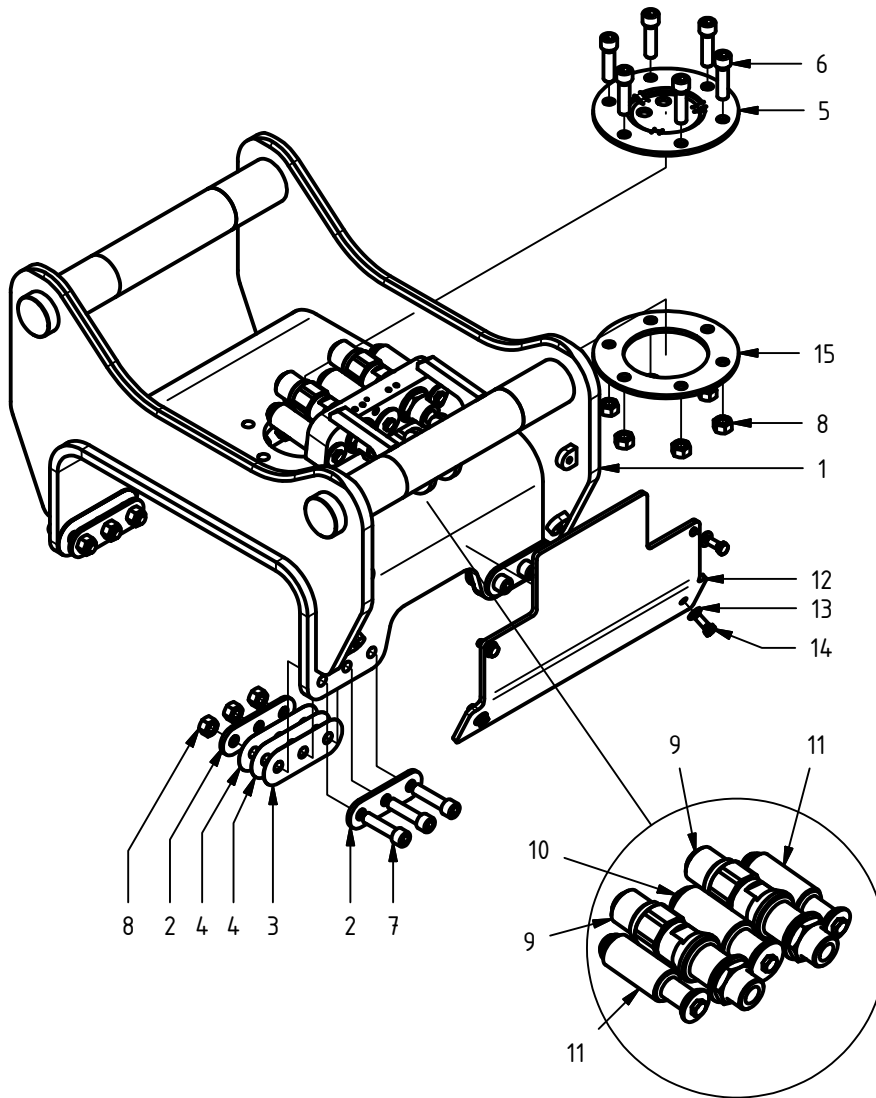

Grapple arm, male

Item	Qty.	Part Number	Description	Notes
1.9	2	0683071	Plain Bearing	80/85x60
1.10	2	0114004	Grease Fitting	M6x1

Grapplearm, female

Item	Qty.	Part Number	Description	Notes
1.9	2	0683071	Plain Bearing	80/85x60
1.10	2	0114004	Grease Fitting	M6x1

Rod asm.

Item	Qty.	Part Number	Description	Notes
2	2	0680072	Plain bearing	∅050/055x060 PDE
3	2	0114023	Grease Fitting	M10 x 1

Load check asm. MG16

Item	Qty.	Part Number	Description	Notes
1	1	0734009	Manifold	
2	1	0106584	Bonded Seal	D9DT-12
3	1	0734011	Support plate	
4	1	0734012	Adapter	G3/4 - G1/2
5	4	0104442	Socket hd. Cap Screw	ISO 4762 - M8x25
6	1	0130297	Collar screw	BSCH 1/2"
7	2	0130107	Adapter str.	SJG 1408
8	3	0130178	Plug	VST11/4EDA3C
10	1	0106581	Bonded Seal	D9DT-6
11	1	0130439	Restrictor adapter \varnothing 1,5	133-06-08-1,5
12	2	0106577	Bonded Seal	D9DT-8
13	1	0136374	Accumulator 0,32 L	0,32 L - 9,0 MPa
14	1	0734006	Acc. bracket asm. MG 16	
16	1	0136231	Check valve, pilot operated	RP16A-01-C-N-15-4
16.2	1	0121123	Seal kit	FS163-N
17	1	0734078	Hose asm.	1/2", OAL=175 mm
18	1	0734081	Hose cover	L = 210 mm
19	1	0715357	Washer	

Labels MG16

Item	Qty.	Part Number	Description	Notes
3	2	0146127	Label MG16	

Bracket OQ70 asm.

Item	Qty.	Part Number	Description	Notes
1	1	0734.309	Bracket OQ70 asm.	item # 1-8
2	8	0734.026	Washer	
3	4	0734.027	Shim 1,0	
4	8	0734.028	Shim 0,5	
5	1	0734.119	Plate	
6	6	0104.121	Socket hd. cap screw	ISO 4762 - M16x60
7	12	0104.363	Socket hd. cap screw	ISO 4762 - M16x65
8	18	0106.030	Hex Nut	ISO 4032 M16
9	2	0734.403	Connection 1"	
10	1	0734.405	Plug 3/4"	
11	2	0734.406	Plug 1/2"	
12	1	0734.104	Cover plate	
13	4	0106.583	Washer	10,5 x 22 x 2
14	4	0104.561	Hex hd. Cap Screw	ISO 4017 - M10x25
15	1	0734.025	Plate	