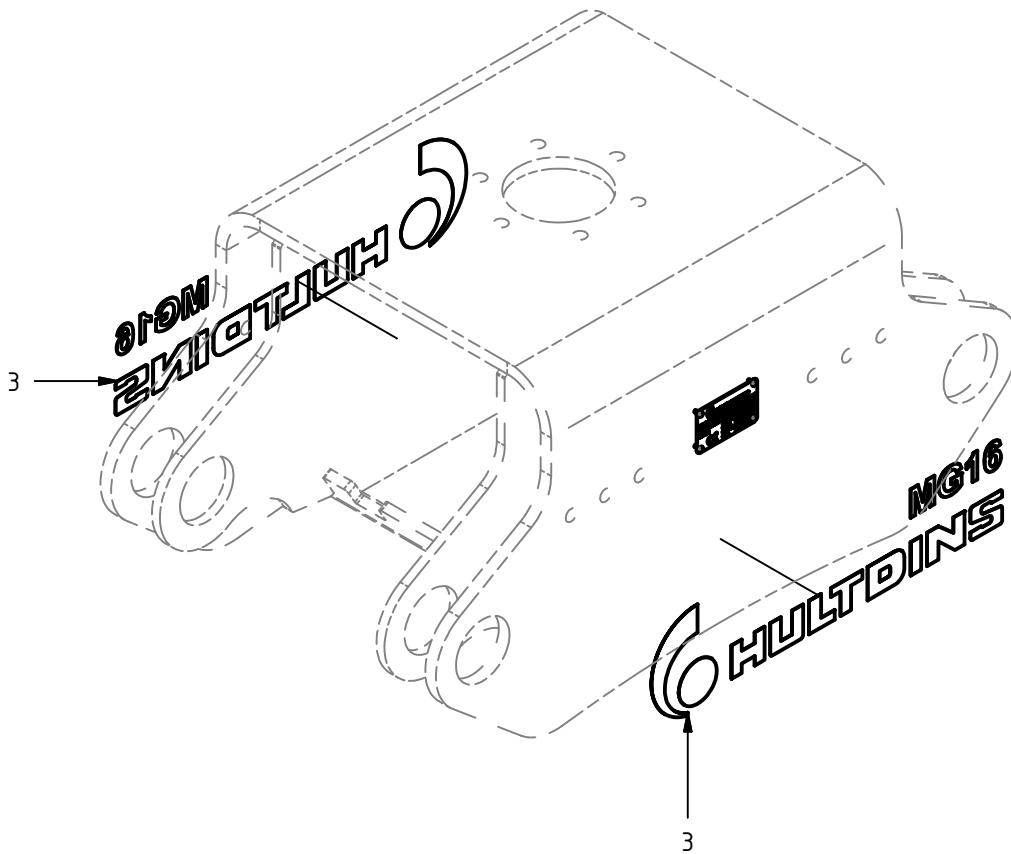

Grapple arm, male

Item	Qty.	Part Number	Description	Notes
1.9	2	0683071	Plain Bearing	80/85x60
1.10	2	0114004	Grease Fitting	M6x1

Grapplearm, female

Item	Qty.	Part Number	Description	Notes
1.9	2	0683071	Plain Bearing	80/85x60
1.10	2	0114004	Grease Fitting	M6x1

Rod asm.

Item	Qty.	Part Number	Description	Notes
2	2	0680072	Plain bearing	∅050/055x060 PDE
3	2	0114023	Grease Fitting	M10 x 1

Load check asm. MG16

Item	Qty.	Part Number	Description	Notes
1	1	0734009	Manifold	
2	1	0106584	Bonded Seal	D9DT-12
3	1	0734011	Support plate	
4	1	0734012	Adapter	G3/4 - G1/2
5	4	0104442	Socket hd. Cap Screw	ISO 4762 - M8x25
6	1	0130297	Collar screw	BSCH 1/2"
7	2	0130107	Adapter str.	SJG 1408
8	3	0130178	Plug	VST11/4EDA3C
10	1	0106581	Bonded Seal	D9DT-6
11	1	0130439	Restrictor adapter \varnothing 1,5	133-06-08-1,5
12	2	0106577	Bonded Seal	D9DT-8
13	1	0136374	Accumulator 0,32 L	0,32 L - 9,0 MPa
14	1	0734006	Acc. bracket asm. MG 16	
16	1	0136231	Check valve, pilot operated	RP16A-01-C-N-15-4
16.2	1	0121123	Seal kit	FS163-N
17	1	0734078	Hose asm.	1/2", OAL=175 mm
18	1	0734081	Hose cover	L = 210 mm
19	1	0715357	Washer	

Labels MG16

Item	Qty.	Part Number	Description	Notes
3	2	0146127	Label MG16	

Bracket OQ70 asm.

Item	Qty.	Part Number	Description	Notes
1	1	0734.309	Bracket OQ70 asm.	item # 1-8
2	8	0734.026	Washer	
3	4	0734.027	Shim 1,0	
4	8	0734.028	Shim 0,5	
5	1	0734.119	Plate	
6	6	0104.121	Socket hd. cap screw	ISO 4762 - M16x60
7	12	0104.363	Socket hd. cap screw	ISO 4762 - M16x65
8	18	0106.030	Hex Nut	ISO 4032 M16
9	2	0734.403	Connection 1"	
10	1	0734.405	Plug 3/4"	
11	2	0734.406	Plug 1/2"	
12	1	0734.104	Cover plate	
13	4	0106.583	Washer	10,5 x 22 x 2
14	4	0104.561	Hex hd. Cap Screw	ISO 4017 - M10x25
15	1	0734.025	Plate	