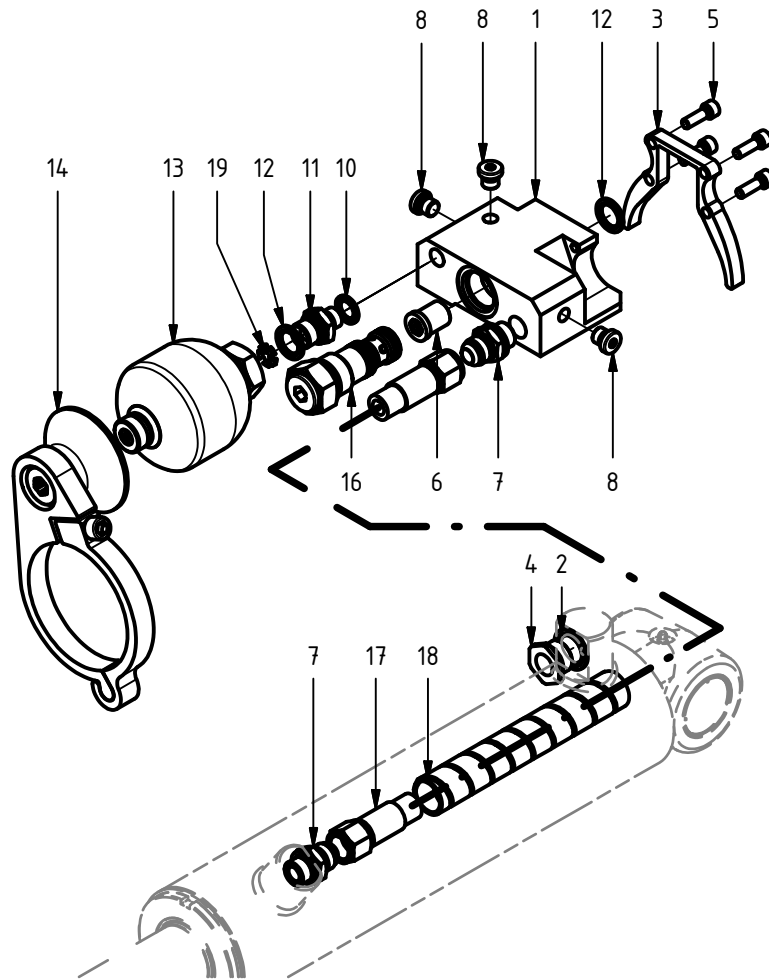

Hydraulic cylinder $\varnothing 90/56$

Item	Qty.	Part Number	Description	Notes
1	1	0150505	Barrel asm.	incl. item #1.3-1.3
1.2	1	0114004	Grease Fitting	M6x1
1.3	2	0680073	Plain bearing	Ø50/55x50
2	1	0150506	Piston	90/56
3	1	0150507	Gland	90/56
4	1	0150508	Rod asm.	incl. item #4.2-4.3
4.2	2	0680073	Plain bearing	Ø50/55x50
4.3	1	0114004	Grease Fitting	M6x1
5	2	0150525	Guide Ring	61/56 x 15-PF
6	1	0150528	Piston Ring	90 S
7	1	0121077	Seal kit 90/56	
7.1	1	-	Dust Seal	PA 56/66 x 7 x 10
7.2	2	-	O-ring	84,5 x 3,0
7.3	1	-	Rod Seal	SI/L 56/71 x 12,5
7.4	1	-	Backup Ring	85/90 x 1,3
7.5	1	-	Piston Seal	M/R-PF 90/75 x 20

Grapple arm, male

Item	Qty.	Part Number	Description	Notes
1.9	2	0683071	Plain Bearing	80/85x60
1.10	2	0114004	Grease Fitting	M6x1

Grapplearm, female

Item	Qty.	Part Number	Description	Notes
1.9	2	0683071	Plain Bearing	80/85x60
1.10	2	0114004	Grease Fitting	M6x1

Rod asm.

Item	Qty.	Part Number	Description	Notes
2	2	0680072	Plain bearing	∅050/055x060 PDE
3	2	0114023	Grease Fitting	M10 x 1

Load check asm. MG16

Item	Qty.	Part Number	Description	Notes
1	1	0734009	Manifold	
2	1	0106584	Bonded Seal	D9DT-12
3	1	0734011	Support plate	
4	1	0734012	Adapter	G3/4 - G1/2
5	4	0104442	Socket hd. Cap Screw	ISO 4762 - M8x25
6	1	0130297	Collar screw	BSCH 1/2"
7	2	0130107	Adapter str.	SJG 1408
8	3	0130178	Plug	VST11/4EDA3C
10	1	0106581	Bonded Seal	D9DT-6
11	1	0130439	Restrictor adapter \varnothing 1,5	133-06-08-1,5
12	2	0106577	Bonded Seal	D9DT-8
13	1	0136374	Accumulator 0,32 L	0,32 L - 9,0 MPa
14	1	0734006	Acc. bracket asm. MG 16	
16	1	0136231	Check valve, pilot operated	RP16A-01-C-N-15-4
16.2	1	0121123	Seal kit	FS163-N
17	1	0734078	Hose asm.	1/2", OAL=175 mm
18	1	0734081	Hose cover	L = 210 mm
19	1	0715357	Washer	