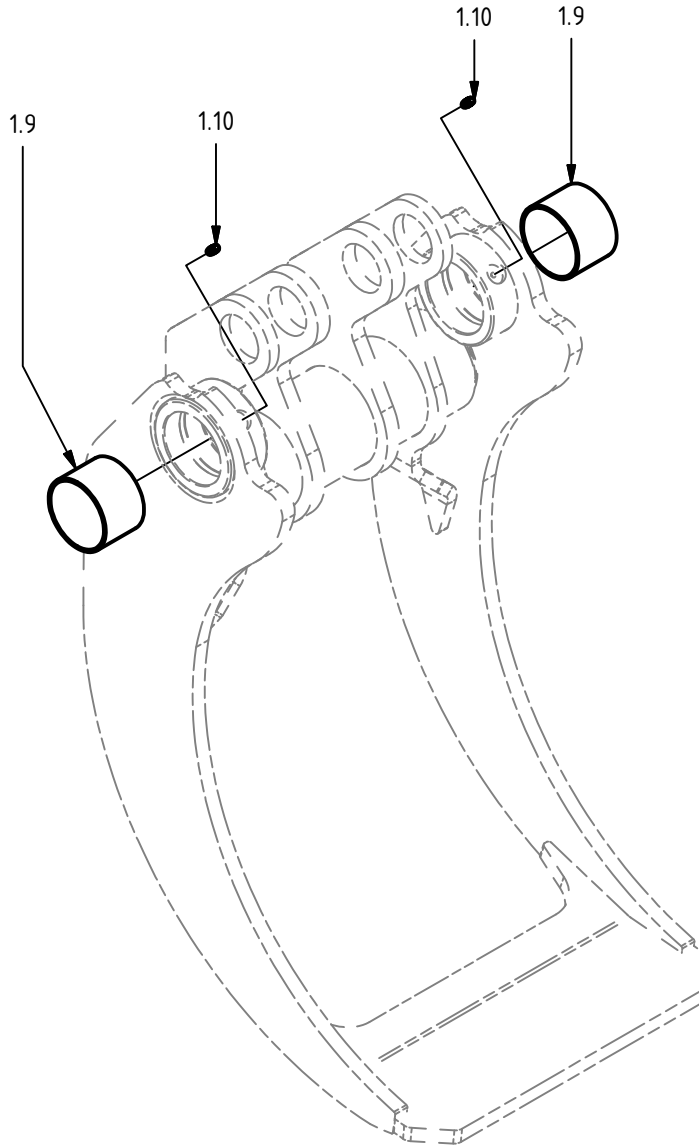

Hydraulic cylinder ø80/56

Item	Qty.	Part Number	Description	Notes
1	1	0150501	Barrel asm.	incl. item #1.2-1.3
1.2	1	0114004	Grease Fitting	M6x1
1.3	2	0660223	Plain bearing	ø50/55x40
2	1	0150502	Piston	80/56
3	1	0150503	Gland	80/56
4	1	0150504	Rod asm.	incl. item #4.2-4.3
4.2	2	0660223	Plain bearing	ø50/55x40
4.3	1	0114004	Grease Fitting	M6x1
5	1	0150525	Guide Ring	61/56 x 15-PF
6	1	0150527	Piston Ring	
7	1	0121076	Seal kit 80/56	
7.1	1	-	Dust Seal	PA 56/66 x 7 x 10
7.2	2	-	O-ring	74,5 x 3,0
7.3	1	-	Rod Seal	SI/L 56/71 x 12,5
7.4	1	-	Backup Ring	75/80 x 1,3
7.5	1	-	Piston Seal	M/R-PF 80/65 x 20

Grapple arm, male

Item	Qty.	Part Number	Description	Notes
1.8	2	0660217	Plain Bearing	70/75x50
1.9	2	0114004	Grease Fitting	M6x1

Grapple arm, female

Item	Qty.	Part Number	Description	Notes
1.9	2	0660217	Plain Bearing	70/75x50
1.10	2	0114004	Grease Fitting	M6x1

Push rod asm.

Item	Qty.	Part Number	Description	Notes
2	2	0114023	Grease Fitting	M10 x 1
3	2	0680073	Plain bearing	Ø50/55x50

Load-check asm. MG 12

Item	Qty.	Part Number	Description	Notes
1	1	0734009	Manifold	
2	1	0106584	Bonded Seal	D9DT-12
3	1	0734052	Support plate	
4	1	0734012	Adapter	G3/4 - G1/2
5	4	0104442	Socket hd. Cap Screw	ISO 4762 - M8x25
6	1	0130297	Collar screw	BSCH 1/2"
7	2	0130333	Adapter str.	SJG 1208
8	3	0130178	Plug	VST11/4EDA3C
10	1	0106581	Bonded Seal	D9DT-6
11	1	0130439	Restrictor adapter $\varnothing 1,5$	133-06-08-1,5
12	2	0106577	Bonded Seal	D9DT-8
13	1	0136374	Accumulator 0,32 L	0,32 L - 9,0 MPa
14	1	0734049	Acc. bracket asm. MG 12	
16	1	0136231	Check valve, pilot operated	RP16A-01-C-N-15-4
16.2	1	0121123	Seal kit	FS163-N
17	1	0734077	Hose asm.	3/8", OAL=120 mm
18	1	0734080	Hose cover	L = 145 mm
19	1	0715357	Washer	