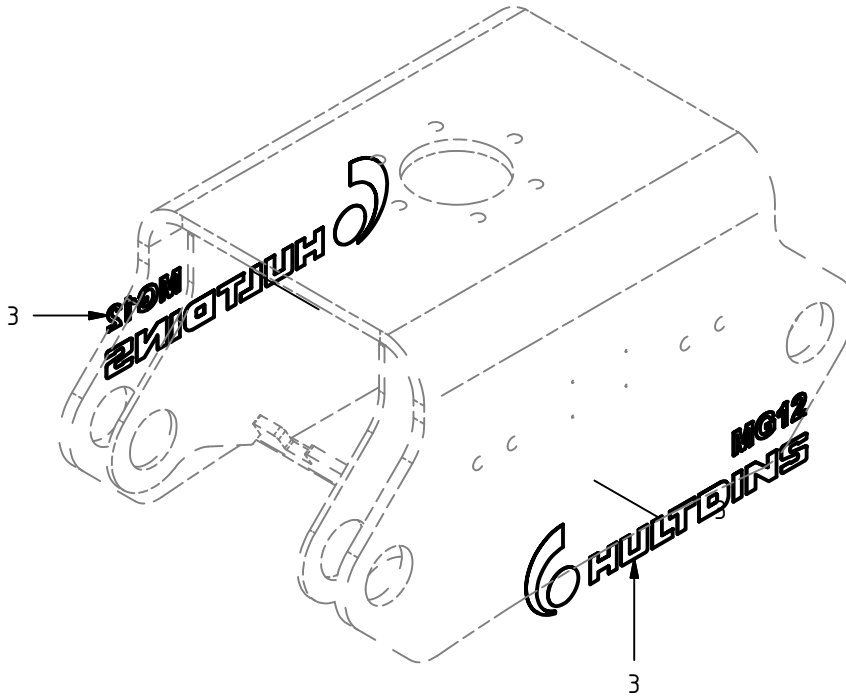

Labels MG 12

Item	Qty.	Part Number	Description	Notes
3	2	0146126	Label MG12