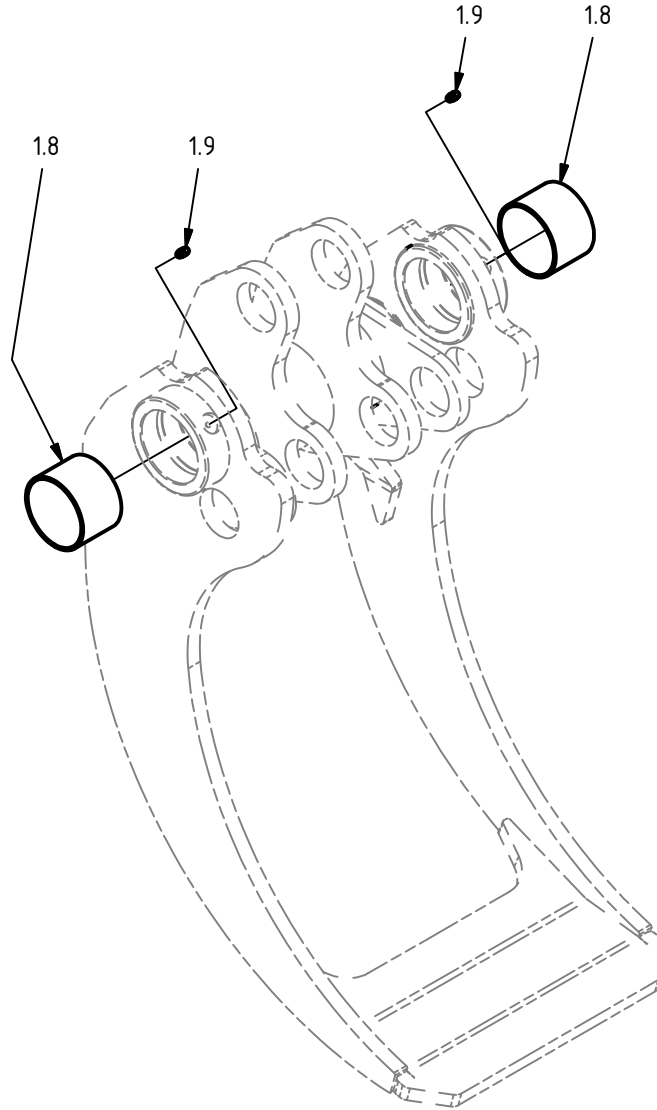

0734607

S/N 059-0050 & up

MultiGrip 12

Item	Qty.	Part Number	Description	Notes
1	1	0734043	Frame MG 12	
2	1	0734088	Grapple arm, male	
3	1	0734089	Grapple arm, female	
4	2	0660910	Push rod asm.	
5	1	0150001	Hydraulic cylinder \varnothing 80/56	
6	4	0680544	Pin joint \varnothing 70 asm.	
6.1	2	0680021	Washer \varnothing 70	
6.2	1	0680009	Pin	\varnothing 70 x 82
6.3	1	0106032	Hex nut	ISO 4032 M20
6.4	1	0104617	Hex hd. Cap Screw	ISO 4014 M20x110
7	1	0660545	Pin joint \varnothing 50 asm.	
7.1	2	0680054	Washer \varnothing 50	
7.2	1	0660256	Pin	\varnothing 50 x 245
7.3	1	0106030	Hex Nut	ISO 4032 M16
7.4	1	0104111	Socket hd. Cap Screw	ISO 4762 - M16x250
8	1	0660541	Pin joint \varnothing 50 asm.	
8.1	1	0660260	Pin	\varnothing 50 x 118
8.2	2	0680054	Washer \varnothing 50	
8.3	1	0104888	Socket hd. Cap Screw	ISO 4762 - M16x130
8.4	1	0106030	Hex Nut	ISO 4032 M16
9	2	0660542	Pin joint \varnothing 50 asm.	
9.1	2	0680054	Washer \varnothing 50	
9.2	1	0106030	Hex Nut	ISO 4032 M16
9.3	1	0660262	Pin	\varnothing 50 x 84
9.4	1	0104500	Socket hd. Cap Screw	ISO 4762 - M16x90
10	1	0734048	Hydraulic group MG 12	
11	1	0734053	Labels MG 12	

Hydraulic cylinder ø80/56

Item	Qty.	Part Number	Description	Notes
1	1	0150501	Barrel asm.	incl. item #1.2-1.3
1.2	1	0114004	Grease Fitting	M6x1
1.3	2	0660223	Plain bearing	ø50/55x40
2	1	0150502	Piston	80/56
3	1	0150503	Gland	80/56
4	1	0150504	Rod asm.	incl. item #4.2-4.3
4.2	2	0660223	Plain bearing	ø50/55x40
4.3	1	0114004	Grease Fitting	M6x1
5	1	0150525	Guide Ring	61/56 x 15-PF
6	1	0150527	Piston Ring	
7	1	0121076	Seal kit 80/56	
7.1	1	-	Dust Seal	PA 56/66 x 7 x 10
7.2	2	-	O-ring	74,5 x 3,0
7.3	1	-	Rod Seal	SI/L 56/71 x 12,5
7.4	1	-	Backup Ring	75/80 x 1,3
7.5	1	-	Piston Seal	M/R-PF 80/65 x 20

Grapple arm, male

Item	Qty.	Part Number	Description	Notes
1.8	2	0660217	Plain Bearing	70/75x50
1.9	2	0114004	Grease Fitting	M6x1

Grapple arm, female

Item	Qty.	Part Number	Description	Notes
1.9	2	0660217	Plain Bearing	70/75x50
1.10	2	0114004	Grease Fitting	M6x1