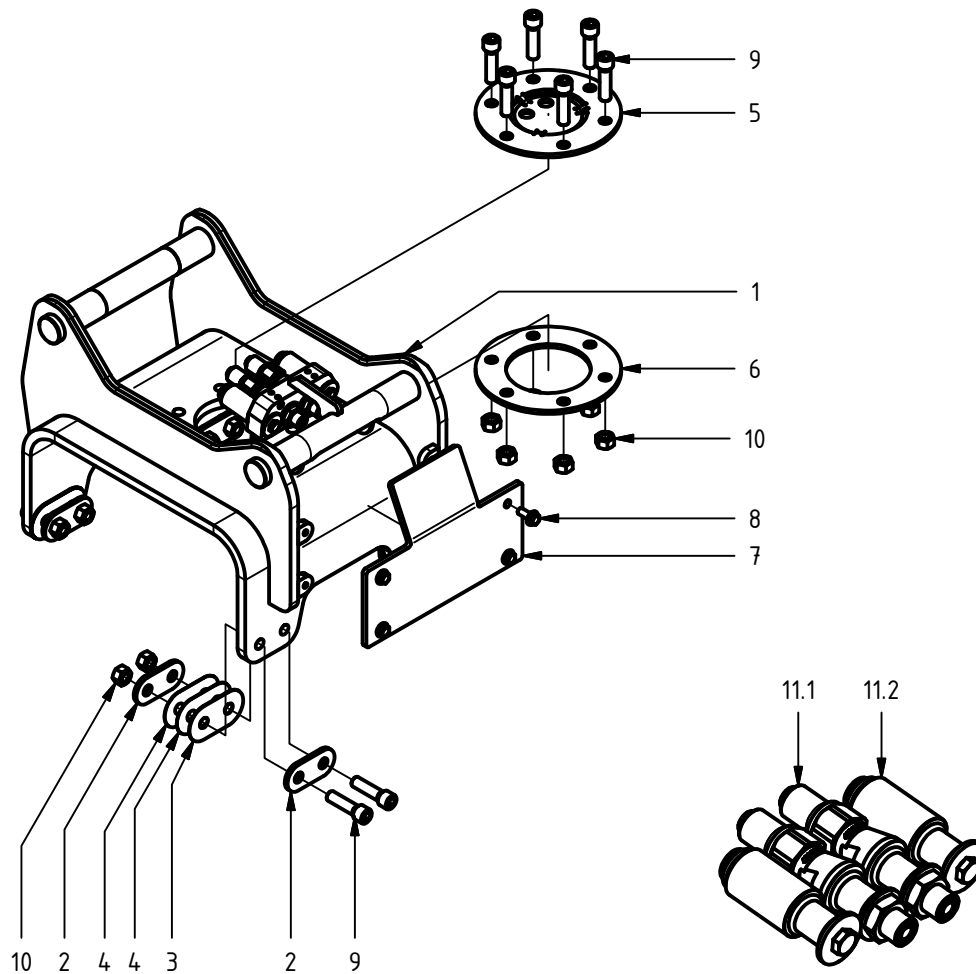

Bracket OQ45 asm.

Item	Qty.	Part Number	Description	Notes
1	1	0734317	Bracket OQ45 asm.	item #1 - 11
2	8	0734055	Washer	
3	4	0734056	Shim 1,0	
4	8	0734057	Shim 0,5	
5	1	0734119	Plate	
6	1	0734025	Plate	
7	1	0734152	Cover plate	
8	4	0104009	Hex hd. flange screw	DIN 6921 - M10 x 25
9	14	0104121	Socket hd. cap screw	ISO 4762 - M16x60
10	14	0106030	Hex Nut	ISO 4032 M16
11	1	0734425	Mtg. kit OQ45	
11.1	2	0734422	Connector 1/2"	Oilquick 411 4556
11.2	2	0734423	Plug 1/2"	Oilquick 411 2662