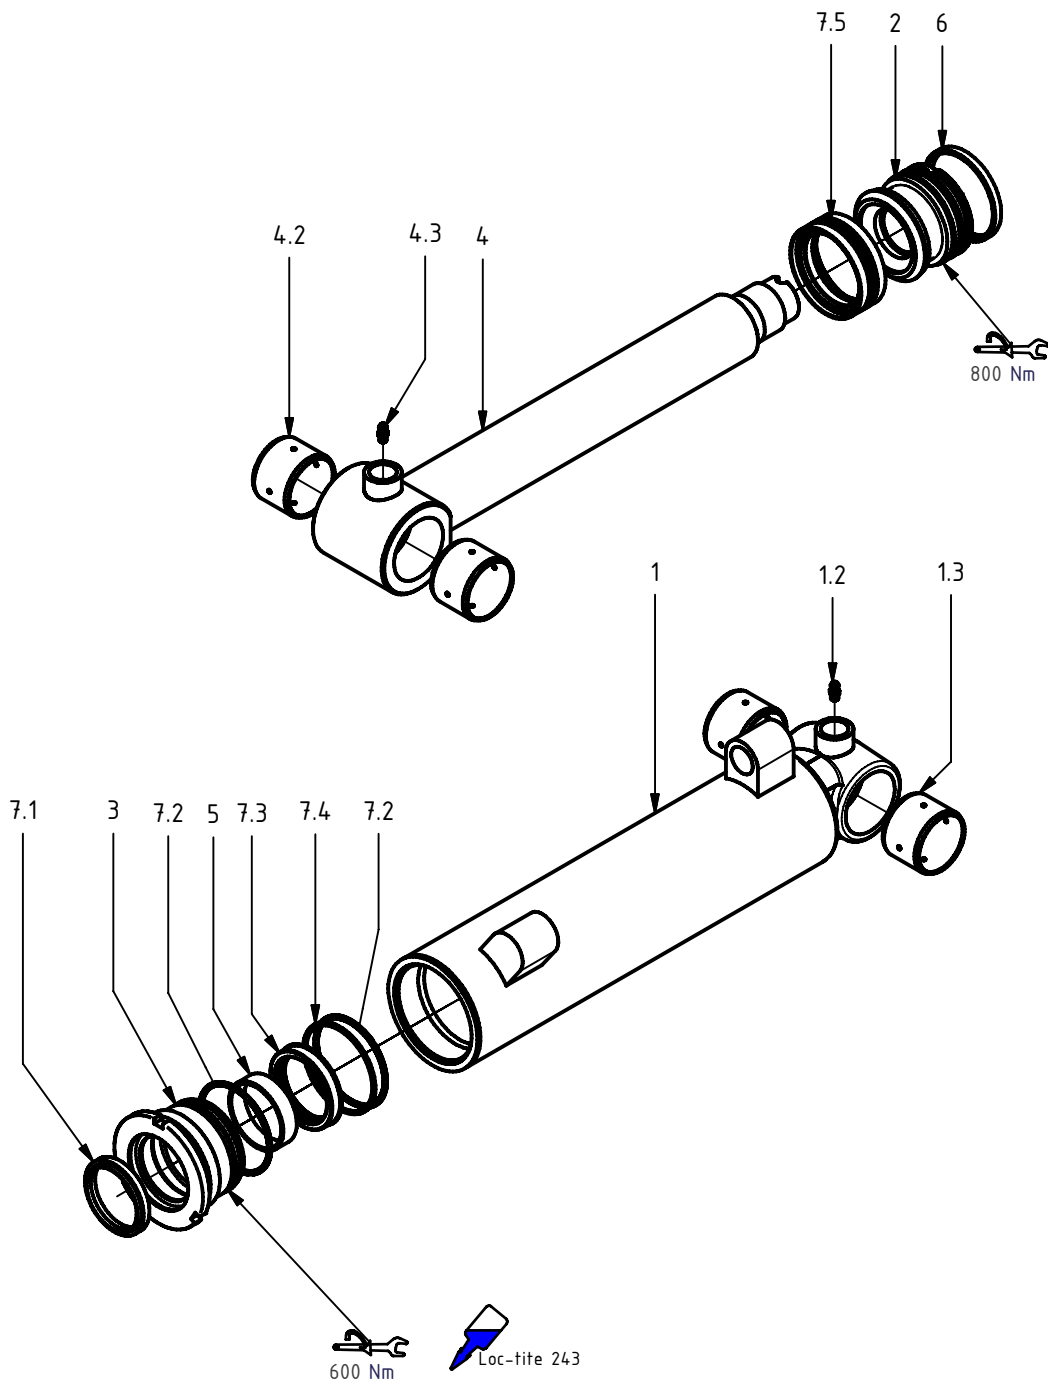

0734607

S/N 059-0050 & up

MultiGrip 12

Item	Qty.	Part Number	Description	Notes
1	1	0734043	Frame MG 12	
2	1	0734088	Grapple arm, male	
3	1	0734089	Grapple arm, female	
4	2	0660910	Push rod asm.	
5	1	0150001	Hydraulic cylinder \varnothing 80/56	
6	4	0680544	Pin joint \varnothing 70 asm.	
6.1	2	0680021	Washer \varnothing 70	
6.2	1	0680009	Pin	\varnothing 70 x 82
6.3	1	0106032	Hex nut	ISO 4032 M20
6.4	1	0104617	Hex hd. Cap Screw	ISO 4014 M20x110
7	1	0660545	Pin joint \varnothing 50 asm.	
7.1	2	0680054	Washer \varnothing 50	
7.2	1	0660256	Pin	\varnothing 50 x 245
7.3	1	0106030	Hex Nut	ISO 4032 M16
7.4	1	0104111	Socket hd. Cap Screw	ISO 4762 - M16x250
8	1	0660541	Pin joint \varnothing 50 asm.	
8.1	1	0660260	Pin	\varnothing 50 x 118
8.2	2	0680054	Washer \varnothing 50	
8.3	1	0104888	Socket hd. Cap Screw	ISO 4762 - M16x130
8.4	1	0106030	Hex Nut	ISO 4032 M16
9	2	0660542	Pin joint \varnothing 50 asm.	
9.1	2	0680054	Washer \varnothing 50	
9.2	1	0106030	Hex Nut	ISO 4032 M16
9.3	1	0660262	Pin	\varnothing 50 x 84
9.4	1	0104500	Socket hd. Cap Screw	ISO 4762 - M16x90
10	1	0734048	Hydraulic group MG 12	
11	1	0734053	Labels MG 12	

Hydraulic cylinder ø80/56

Item	Qty.	Part Number	Description	Notes
1	1	0150501	Barrel asm.	incl. item #1.2-1.3
1.2	1	0114004	Grease Fitting	M6x1
1.3	2	0660223	Plain bearing	ø50/55x40
2	1	0150502	Piston	80/56
3	1	0150503	Gland	80/56
4	1	0150504	Rod asm.	incl. item #4.2-4.3
4.2	2	0660223	Plain bearing	ø50/55x40
4.3	1	0114004	Grease Fitting	M6x1
5	1	0150525	Guide Ring	61/56 x 15-PF
6	1	0150527	Piston Ring	
7	1	0121076	Seal kit 80/56	
7.1	1	-	Dust Seal	PA 56/66 x 7 x 10
7.2	2	-	O-ring	74,5 x 3,0
7.3	1	-	Rod Seal	SI/L 56/71 x 12,5
7.4	1	-	Backup Ring	75/80 x 1,3
7.5	1	-	Piston Seal	M/R-PF 80/65 x 20

Grapple arm, male

Item	Qty.	Part Number	Description	Notes
1.8	2	0660217	Plain Bearing	70/75x50
1.9	2	0114004	Grease Fitting	M6x1

Grapple arm, female

Item	Qty.	Part Number	Description	Notes
1.9	2	0660217	Plain Bearing	70/75x50
1.10	2	0114004	Grease Fitting	M6x1