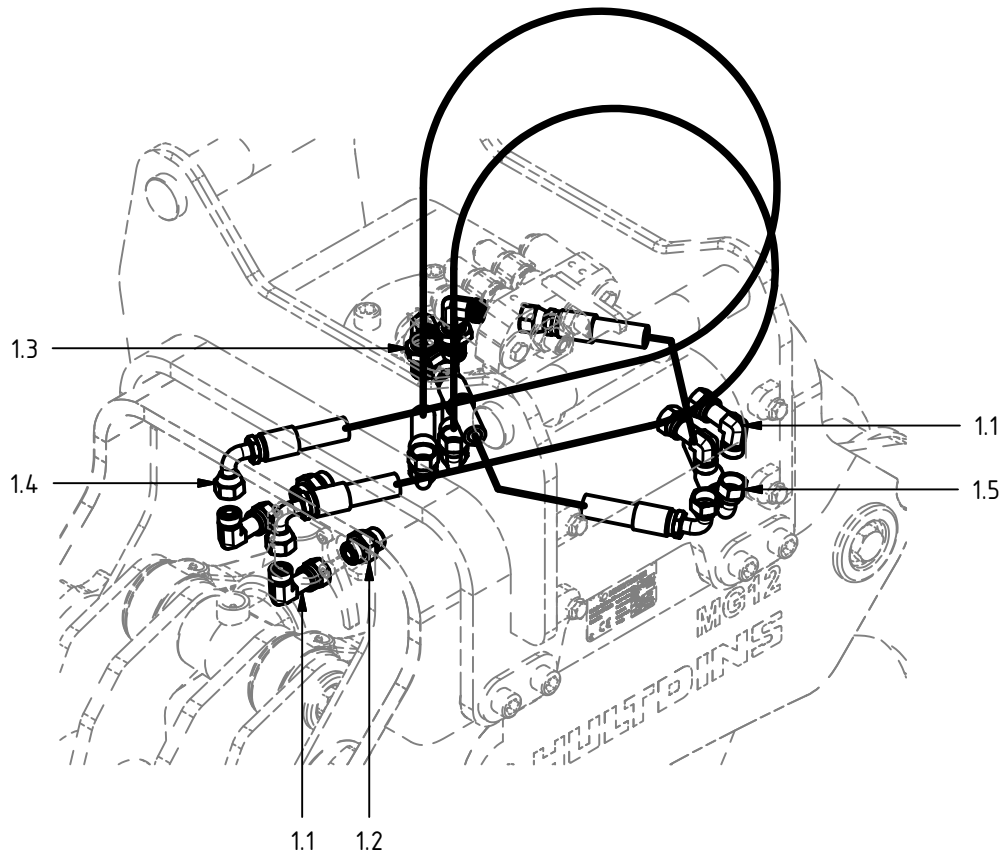

Hose kit 0Q45

Item	Qty.	Part Number	Description	Notes
1	1	0734124	Hose kit 0Q45	
1.1	4	0130413	Elbow nipple 90°, orfs	W00 1363
1.2	2	0130412	Adapter str.	SOG 1308
1.3	2	0130446	Bulhead union 90	C00 1313
1.4	2	0734118	Hose asm. ORFS	1/2", OAL=900
1.5	2	0734153	Hose asm. ORFS	1/2", OAL=194