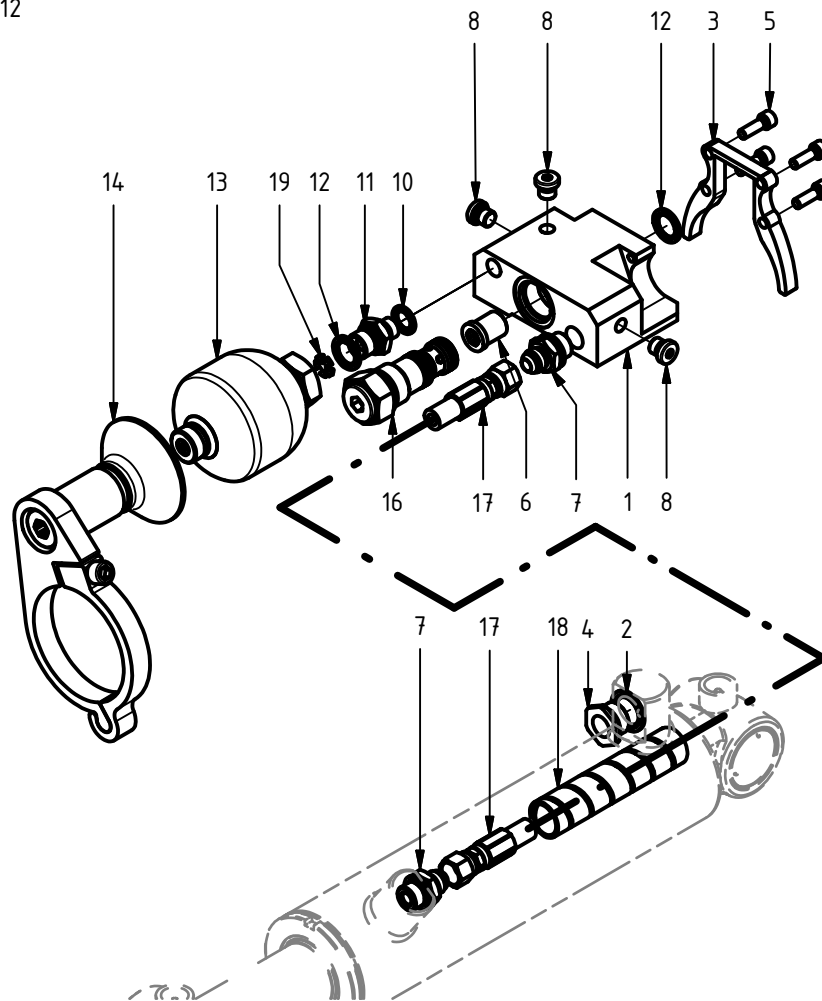

Hydraulic cylinder ø80/56

Item	Qty.	Part Number	Description	Notes
1	1	0150501	Barrel asm.	incl. item #1.2-1.3
1.2	1	0114004	Grease Fitting	M6x1
1.3	2	0660223	Plain bearing	ø50/55x40
2	1	0150502	Piston	80/56
3	1	0150503	Gland	80/56
4	1	0150504	Rod asm.	incl. item #4.2-4.3
4.2	2	0660223	Plain bearing	ø50/55x40
4.3	1	0114004	Grease Fitting	M6x1
5	1	0150525	Guide Ring	61/56 x 15-PF
6	1	0150527	Piston Ring	
7	1	0121076	Seal kit 80/56	
7.1	1	-	Dust Seal	PA 56/66 x 7 x 10
7.2	2	-	O-ring	74,5 x 3,0
7.3	1	-	Rod Seal	SI/L 56/71 x 12,5
7.4	1	-	Backup Ring	75/80 x 1,3
7.5	1	-	Piston Seal	M/R-PF 80/65 x 20

Grapple arm, male

Item	Qty.	Part Number	Description	Notes
1.8	2	0660217	Plain Bearing	70/75x50
1.9	2	0114004	Grease Fitting	M6x1

Grapple arm, female

Item	Qty.	Part Number	Description	Notes
1.9	2	0660217	Plain Bearing	70/75x50
1.10	2	0114004	Grease Fitting	M6x1

Push rod asm.

Item	Qty.	Part Number	Description	Notes
2	2	0114023	Grease Fitting	M10 x 1
3	2	0680073	Plain bearing	Ø50/55x50

Load-check asm. MG 12

Item	Qty.	Part Number	Description	Notes
1	1	0734009	Manifold	
2	1	0106584	Bonded Seal	D9DT-12
3	1	0734052	Support plate	
4	1	0734012	Adapter	G3/4 - G1/2
5	4	0104442	Socket hd. Cap Screw	ISO 4762 - M8x25
6	1	0130297	Collar screw	BSCH 1/2"
7	2	0130333	Adapter str.	SJG 1208
8	3	0130178	Plug	VST11/4EDA3C
10	1	0106581	Bonded Seal	D9DT-6
11	1	0130439	Restrictor adapter $\varnothing 1,5$	133-06-08-1,5
12	2	0106577	Bonded Seal	D9DT-8
13	1	0136374	Accumulator 0,32 L	0,32 L - 9,0 MPa
14	1	0734049	Acc. bracket asm. MG 12	
16	1	0136231	Check valve, pilot operated	RP16A-01-C-N-15-4
16.2	1	0121123	Seal kit	FS163-N
17	1	0734077	Hose asm.	3/8", OAL=120 mm
18	1	0734080	Hose cover	L = 145 mm
19	1	0715357	Washer	