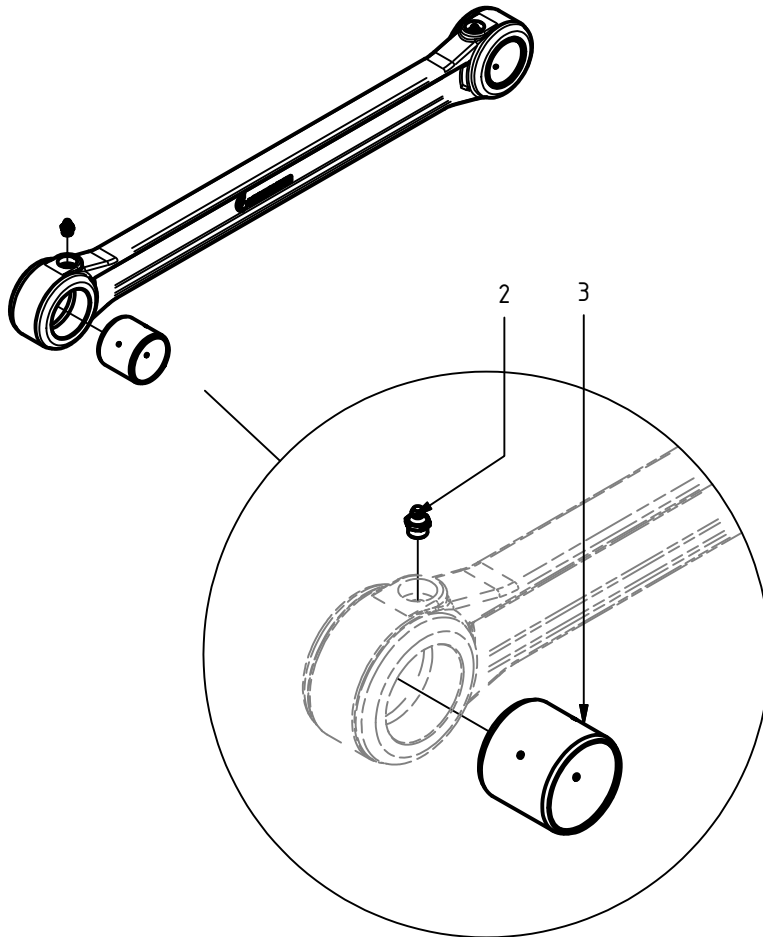

Hydraulic cylinder ø80/56

Item	Qty.	Part Number	Description	Notes
1	1	0150501	Barrel asm.	incl. item #1.2-1.3
1.2	1	0114004	Grease Fitting	M6x1
1.3	2	0660223	Plain bearing	ø50/55x40
2	1	0150502	Piston	80/56
3	1	0150503	Gland	80/56
4	1	0150504	Rod asm.	incl. item #4.2-4.3
4.2	2	0660223	Plain bearing	ø50/55x40
4.3	1	0114004	Grease Fitting	M6x1
5	1	0150525	Guide Ring	61/56 x 15-PF
6	1	0150527	Piston Ring	
7	1	0121076	Seal kit 80/56	
7.1	1	-	Dust Seal	PA 56/66 x 7 x 10
7.2	2	-	O-ring	74,5 x 3,0
7.3	1	-	Rod Seal	SI/L 56/71 x 12,5
7.4	1	-	Backup Ring	75/80 x 1,3
7.5	1	-	Piston Seal	M/R-PF 80/65 x 20

Grapple arm, male

Item	Qty.	Part Number	Description	Notes
1.8	2	0660217	Plain Bearing	70/75x50
1.9	2	0114004	Grease Fitting	M6x1

Grapple arm, female

Item	Qty.	Part Number	Description	Notes
1.9	2	0660217	Plain Bearing	70/75x50
1.10	2	0114004	Grease Fitting	M6x1

Push rod asm.

Item	Qty.	Part Number	Description	Notes
2	2	0114023	Grease Fitting	M10 x 1
3	2	0680073	Plain bearing	Ø50/55x50

Load-check asm. MG 12

Item	Qty.	Part Number	Description	Notes
1	1	0734009	Manifold	
2	1	0106584	Bonded Seal	D9DT-12
3	1	0734052	Support plate	
4	1	0734012	Adapter	G3/4 - G1/2
5	4	0104442	Socket hd. Cap Screw	ISO 4762 - M8x25
6	1	0130297	Collar screw	BSCH 1/2"
7	2	0130333	Adapter str.	SJG 1208
8	3	0130178	Plug	VST11/4EDA3C
10	1	0106581	Bonded Seal	D9DT-6
11	1	0130439	Restrictor adapter $\varnothing 1,5$	133-06-08-1,5
12	2	0106577	Bonded Seal	D9DT-8
13	1	0136374	Accumulator 0,32 L	0,32 L - 9,0 MPa
14	1	0734049	Acc. bracket asm. MG 12	
16	1	0136231	Check valve, pilot operated	RP16A-01-C-N-15-4
16.2	1	0121123	Seal kit	FS163-N
17	1	0734077	Hose asm.	3/8", OAL=120 mm
18	1	0734080	Hose cover	L = 145 mm
19	1	0715357	Washer	