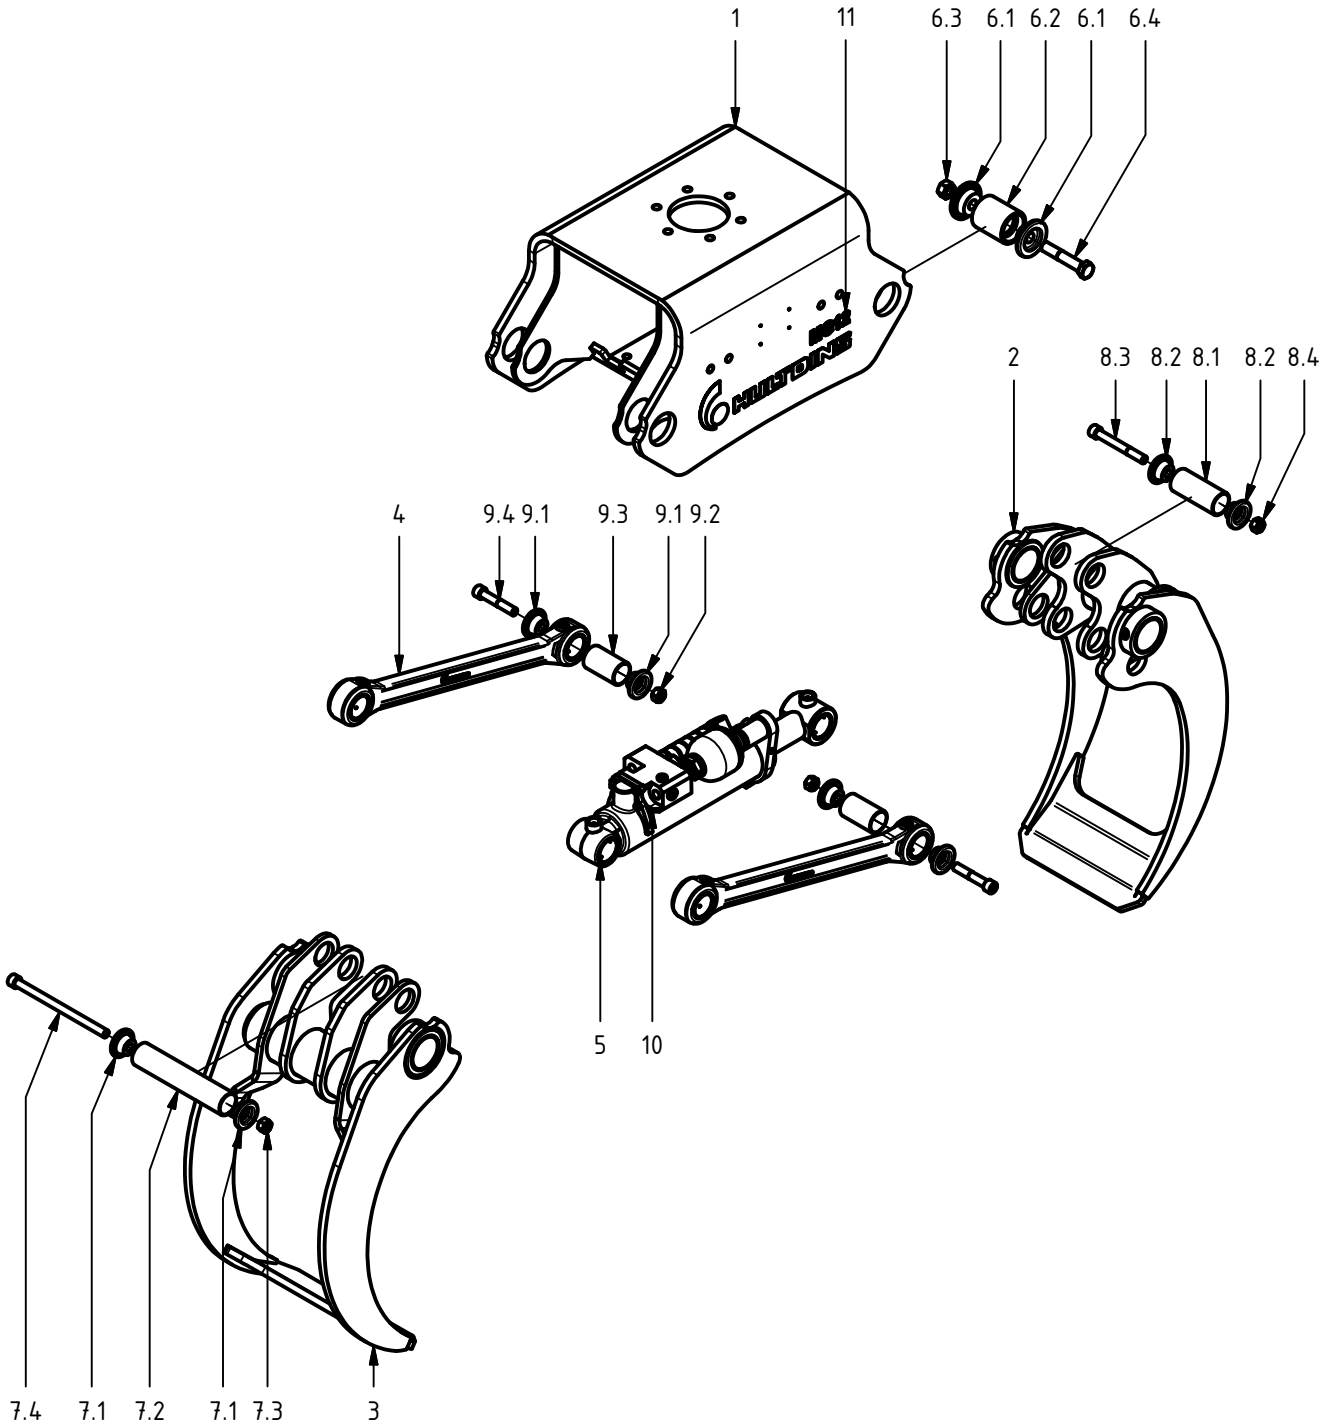

0734607

S/N 059-0050 & up

MultiGrip 12

Item	Qty.	Part Number	Description	Notes
1	1	0734043	Frame MG 12	
2	1	0734088	Grapple arm, male	
3	1	0734089	Grapple arm, female	
4	2	0660910	Push rod asm.	
5	1	0150001	Hydraulic cylinder \varnothing 80/56	
6	4	0680544	Pin joint \varnothing 70 asm.	
6.1	2	0680021	Washer \varnothing 70	
6.2	1	0680009	Pin	\varnothing 70 x 82
6.3	1	0106032	Hex nut	ISO 4032 M20
6.4	1	0104617	Hex hd. Cap Screw	ISO 4014 M20x110
7	1	0660545	Pin joint \varnothing 50 asm.	
7.1	2	0680054	Washer \varnothing 50	
7.2	1	0660256	Pin	\varnothing 50 x 245
7.3	1	0106030	Hex Nut	ISO 4032 M16
7.4	1	0104111	Socket hd. Cap Screw	ISO 4762 - M16x250
8	1	0660541	Pin joint \varnothing 50 asm.	
8.1	1	0660260	Pin	\varnothing 50 x 118
8.2	2	0680054	Washer \varnothing 50	
8.3	1	0104888	Socket hd. Cap Screw	ISO 4762 - M16x130
8.4	1	0106030	Hex Nut	ISO 4032 M16
9	2	0660542	Pin joint \varnothing 50 asm.	
9.1	2	0680054	Washer \varnothing 50	
9.2	1	0106030	Hex Nut	ISO 4032 M16
9.3	1	0660262	Pin	\varnothing 50 x 84
9.4	1	0104500	Socket hd. Cap Screw	ISO 4762 - M16x90
10	1	0734048	Hydraulic group MG 12	
11	1	0734053	Labels MG 12	

Grapple arm, male

Item	Qty.	Part Number	Description	Notes
1.8	2	0660217	Plain Bearing	70/75x50
1.9	2	0114004	Grease Fitting	M6x1

Grapple arm, female

Item	Qty.	Part Number	Description	Notes
1.9	2	0660217	Plain Bearing	70/75x50
1.10	2	0114004	Grease Fitting	M6x1