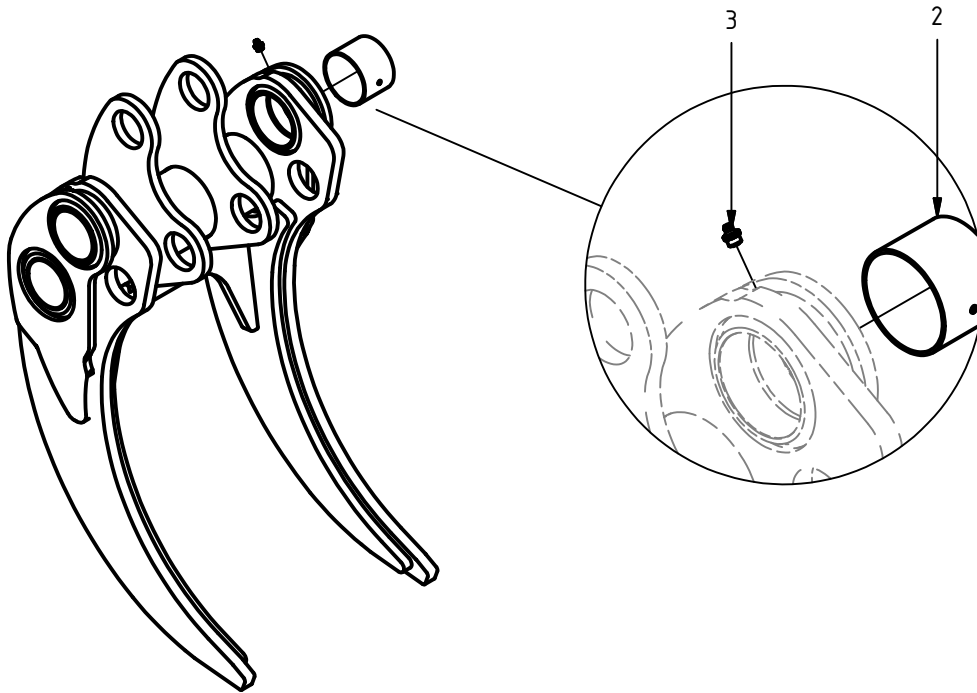

Male grapple arm asm.

Item	Qty.	Part Number	Description	Notes
2	2	0124129	Plain bearing	∅80/85x60
3	2	0114023	Grease Fitting	M10 x 1