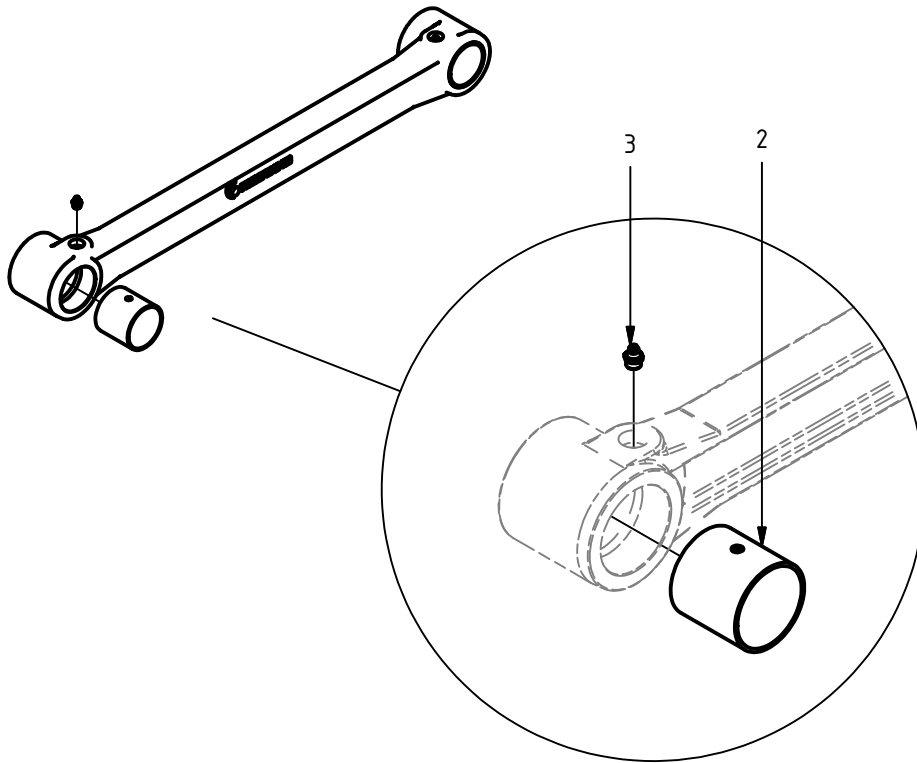

Hydraulic cylinder

Item	Qty.	Part Number	Description	Notes
1	1	0718762	Barrel asm. \varnothing 90	
1.1	1	0124120	Plain bearing	\varnothing 60/65x60
1.2	1	0114023	Grease Fitting	M10 x 1
2	1	0718796	Piston rod asm.	
2.1	1	0124120	Plain bearing	\varnothing 60/65x60
2.2	1	0114023	Grease Fitting	M10 x 1
3	1	0718754	Gland \varnothing 90/50	
4	1	0718800	Piston \varnothing 90	
5	1	0121106	Seal kit 90/50	
5.1	1	-	Piston rod seal	\varnothing 50/60 x 7,3
5.2	2	-	Guide ring	\varnothing 50/55 x 9,7
5.3	1	-	Piston rod seal	\varnothing 50/65,1 x 6,3
5.4	1	-	Piston seal	\varnothing 69/90 x 7,8
5.5	2	-	Guide ring	\varnothing 85/90 x 9,6
5.6	1	-	Wiper	\varnothing 50/60x7x10
5.7	1	-	O-ring	\varnothing 78,74 x 5,33
5.8	1	-	Backup ring	\varnothing 81,4/90,0 x 1,7

Male grapple arm asm.

Item	Qty.	Part Number	Description	Notes
2	2	0124129	Plain bearing	∅80/85x60
3	2	0114023	Grease Fitting	M10 x 1

Female grapple arm asm.

Item	Qty.	Part Number	Description	Notes
2	2	0124129	Plain bearing	∅80/85x60
3	2	0114023	Grease Fitting	M10 x 1

Push rod asm.

Item	Qty.	Part Number	Description	Notes
2	2	0124120	Plain bearing	∅60/65x60
3	2	0114023	Grease Fitting	M10 x 1

Label kit 360R

Item	Qty.	Part Number	Description	Notes
1	2	0146108	Label 360R	
3	2	0146116	Label	