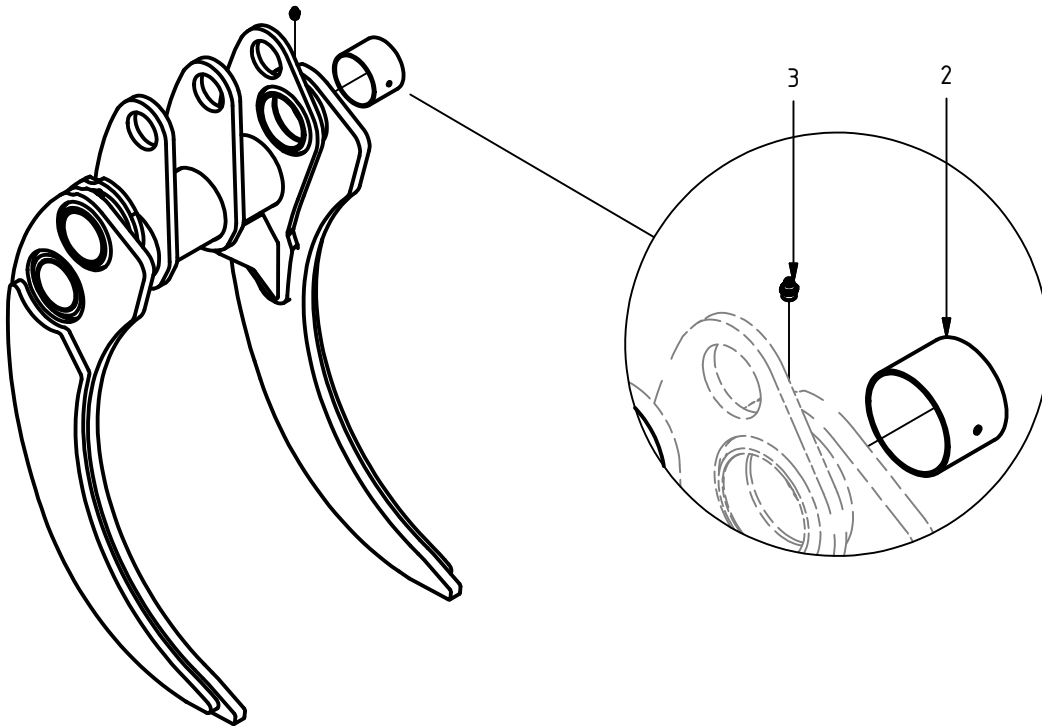

Female grapple arm asm.

Item	Qty.	Part Number	Description	Notes
2	2	0124129	Plain bearing	∅80/85x60
3	2	0114023	Grease Fitting	M10 x 1