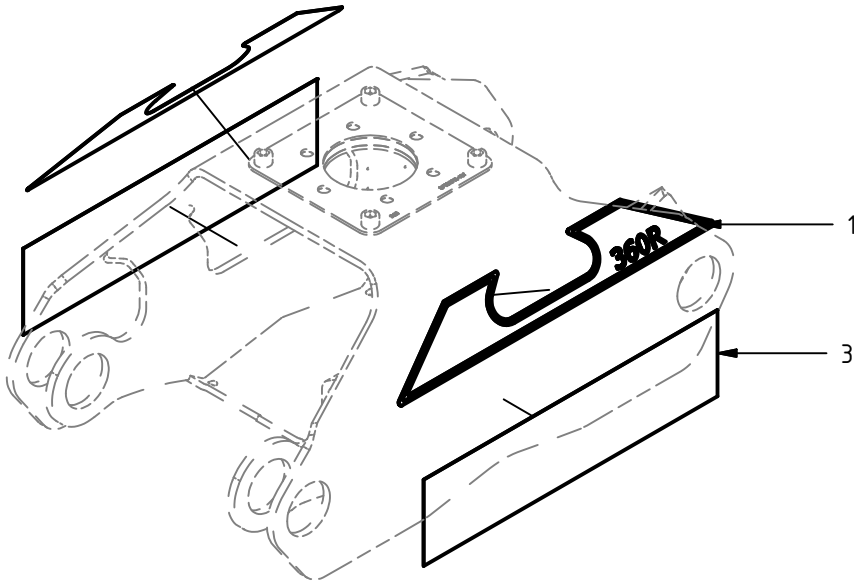

Hydraulic cylinder

Item	Qty.	Part Number	Description	Notes
1	1	0718762	Barrel asm. \varnothing 90	
1.1	1	0124120	Plain bearing	\varnothing 60/65x60
1.2	1	0114023	Grease Fitting	M10 x 1
2	1	0718796	Piston rod asm.	
2.1	1	0124120	Plain bearing	\varnothing 60/65x60
2.2	1	0114023	Grease Fitting	M10 x 1
3	1	0718754	Gland \varnothing 90/50	
4	1	0718800	Piston \varnothing 90	
5	1	0121106	Seal kit 90/50	
5.1	1	-	Piston rod seal	\varnothing 50/60 x 7,3
5.2	2	-	Guide ring	\varnothing 50/55 x 9,7
5.3	1	-	Piston rod seal	\varnothing 50/65,1 x 6,3
5.4	1	-	Piston seal	\varnothing 69/90 x 7,8
5.5	2	-	Guide ring	\varnothing 85/90 x 9,6
5.6	1	-	Wiper	\varnothing 50/60x7x10
5.7	1	-	O-ring	\varnothing 78,74 x 5,33
5.8	1	-	Backup ring	\varnothing 81,4/90,0 x 1,7

Male grapple arm asm.

Item	Qty.	Part Number	Description	Notes
2	2	0124129	Plain bearing	∅80/85x60
3	2	0114023	Grease Fitting	M10 x 1

Female grapple arm asm.

Item	Qty.	Part Number	Description	Notes
2	2	0124129	Plain bearing	∅80/85x60
3	2	0114023	Grease Fitting	M10 x 1

Push rod asm.

Item	Qty.	Part Number	Description	Notes
2	2	0124120	Plain bearing	∅60/65x60
3	2	0114023	Grease Fitting	M10 x 1

Label kit 360R

Item	Qty.	Part Number	Description	Notes
1	2	0146108	Label 360R	
3	2	0146116	Label	