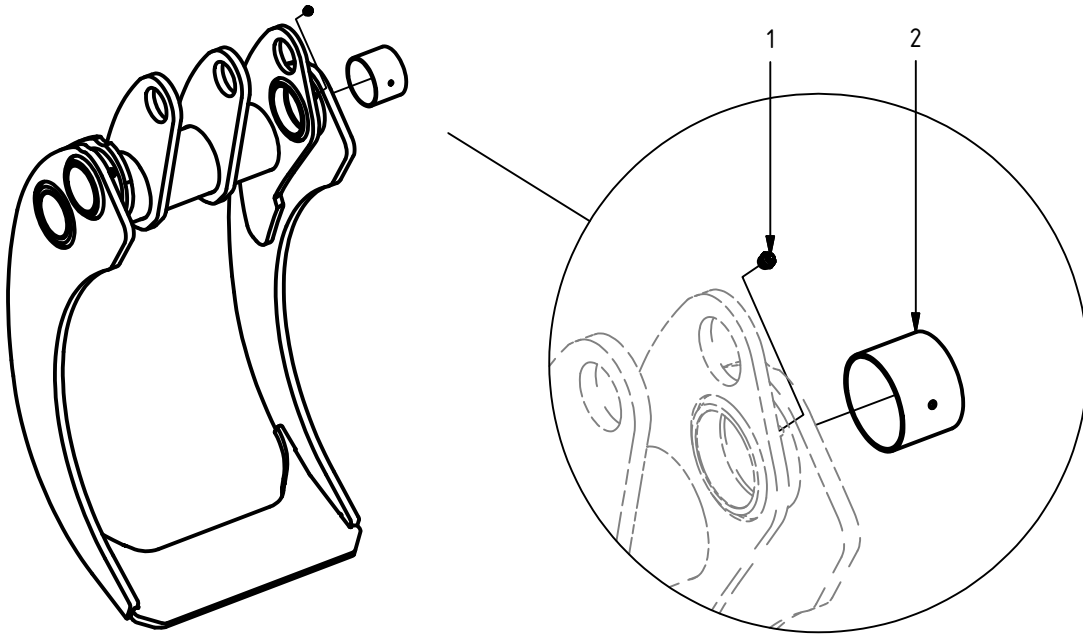

Female grapple arm asm.

Item	Qty.	Part Number	Description	Notes
1	2	0114023	Grease Fitting	M10 x 1
2	2	0124129	Plain bearing	∅80/85x60