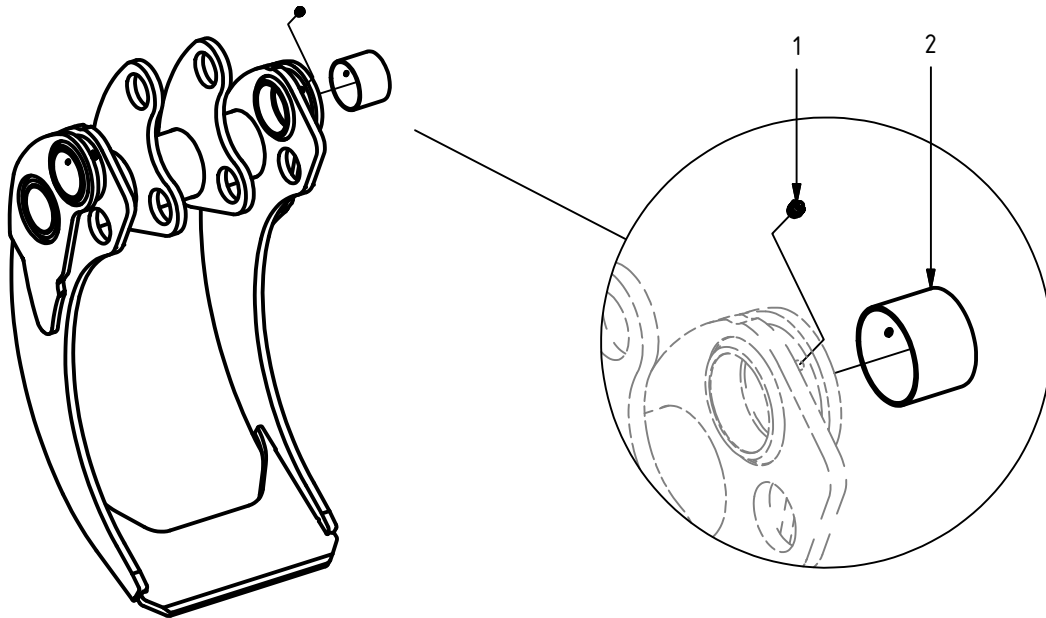

Male grapple arm asm.

Item	Qty.	Part Number	Description	Notes
1	2	0114023	Grease Fitting	M10 x 1
2	2	0124129	Plain bearing	∅80/85x60