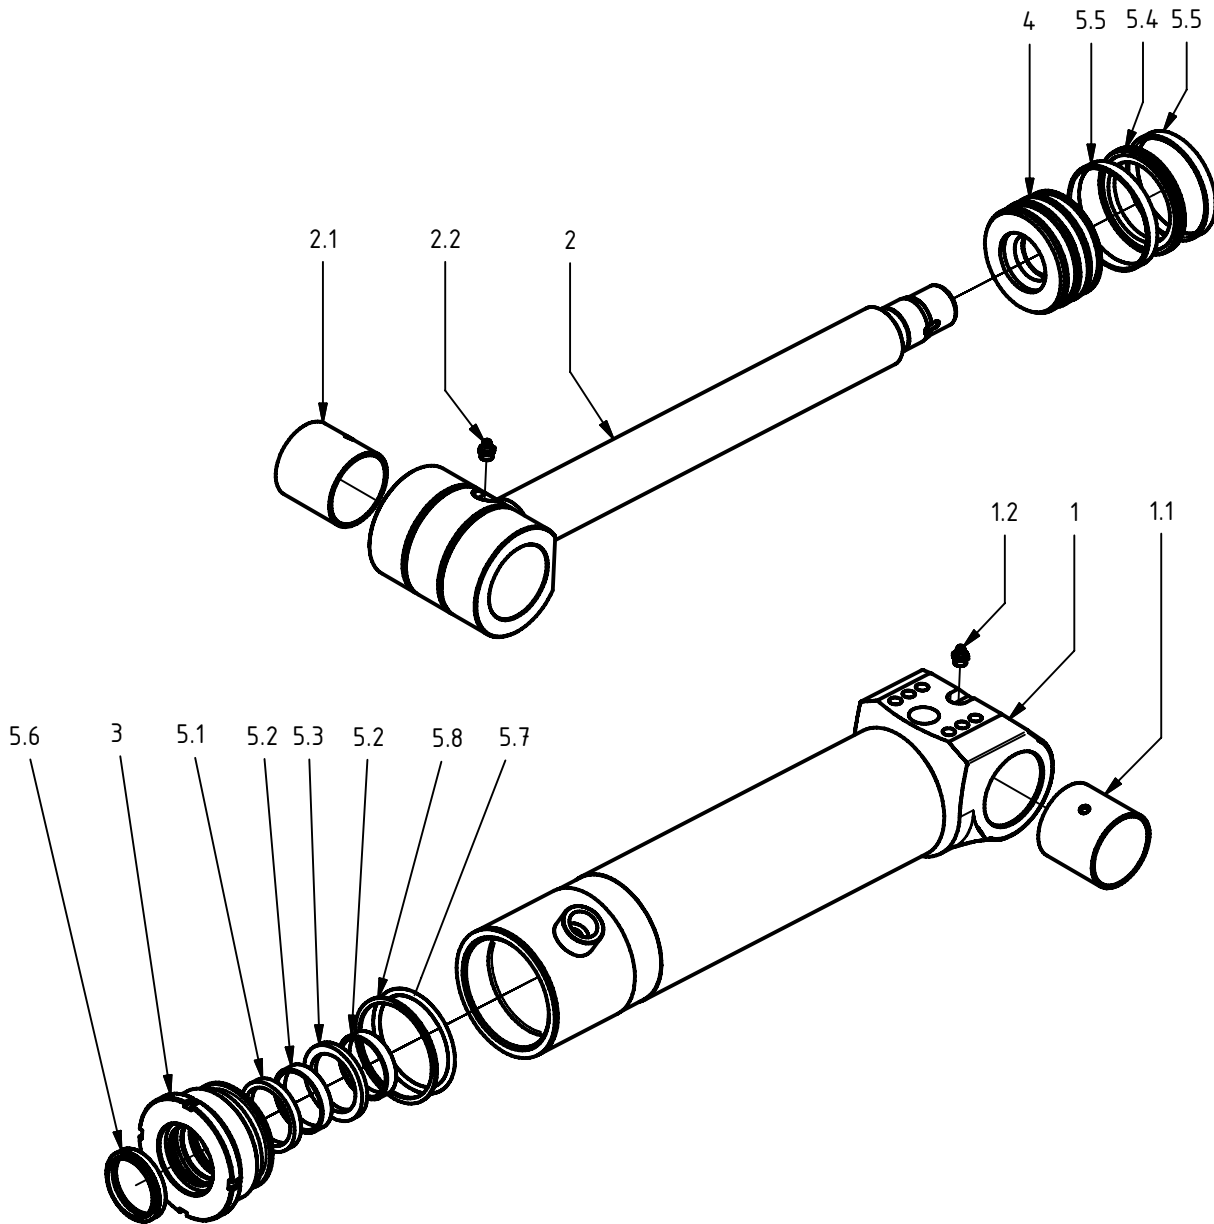

Hydraulic cylinder

Item	Qty.	Part Number	Description	Notes
1	1	0718762	Barrel asm. $\varnothing$90	
1.1	1	0124120	Plain bearing	$\varnothing$60/65x60
1.2	1	0114023	Grease Fitting	M10 x 1
2	1	0718796	Piston rod asm.	
2.1	1	0124120	Plain bearing	$\varnothing$60/65x60
2.2	1	0114023	Grease Fitting	M10 x 1
3	1	0718754	Gland $\varnothing$90/50	
4	1	0718800	Piston $\varnothing$90	
5	1	0121106	Seal kit 90/50	
5.1	1	-	Piston rod seal	$\varnothing$50/60 x 7,3
5.2	2	-	Guide ring	$\varnothing$50/55 x 9,7
5.3	1	-	Piston rod seal	$\varnothing$50/65,1 x 6,3
5.4	1	-	Piston seal	$\varnothing$69/90 x 7,8
5.5	2	-	Guide ring	$\varnothing$85/90 x 9,6
5.6	1	-	Wiper	$\varnothing$50/60x7x10
5.7	1	-	O-ring	$\varnothing$78,74 x 5,33
5.8	1	-	Backup ring	$\varnothing$81,4/90,0 x 1,7