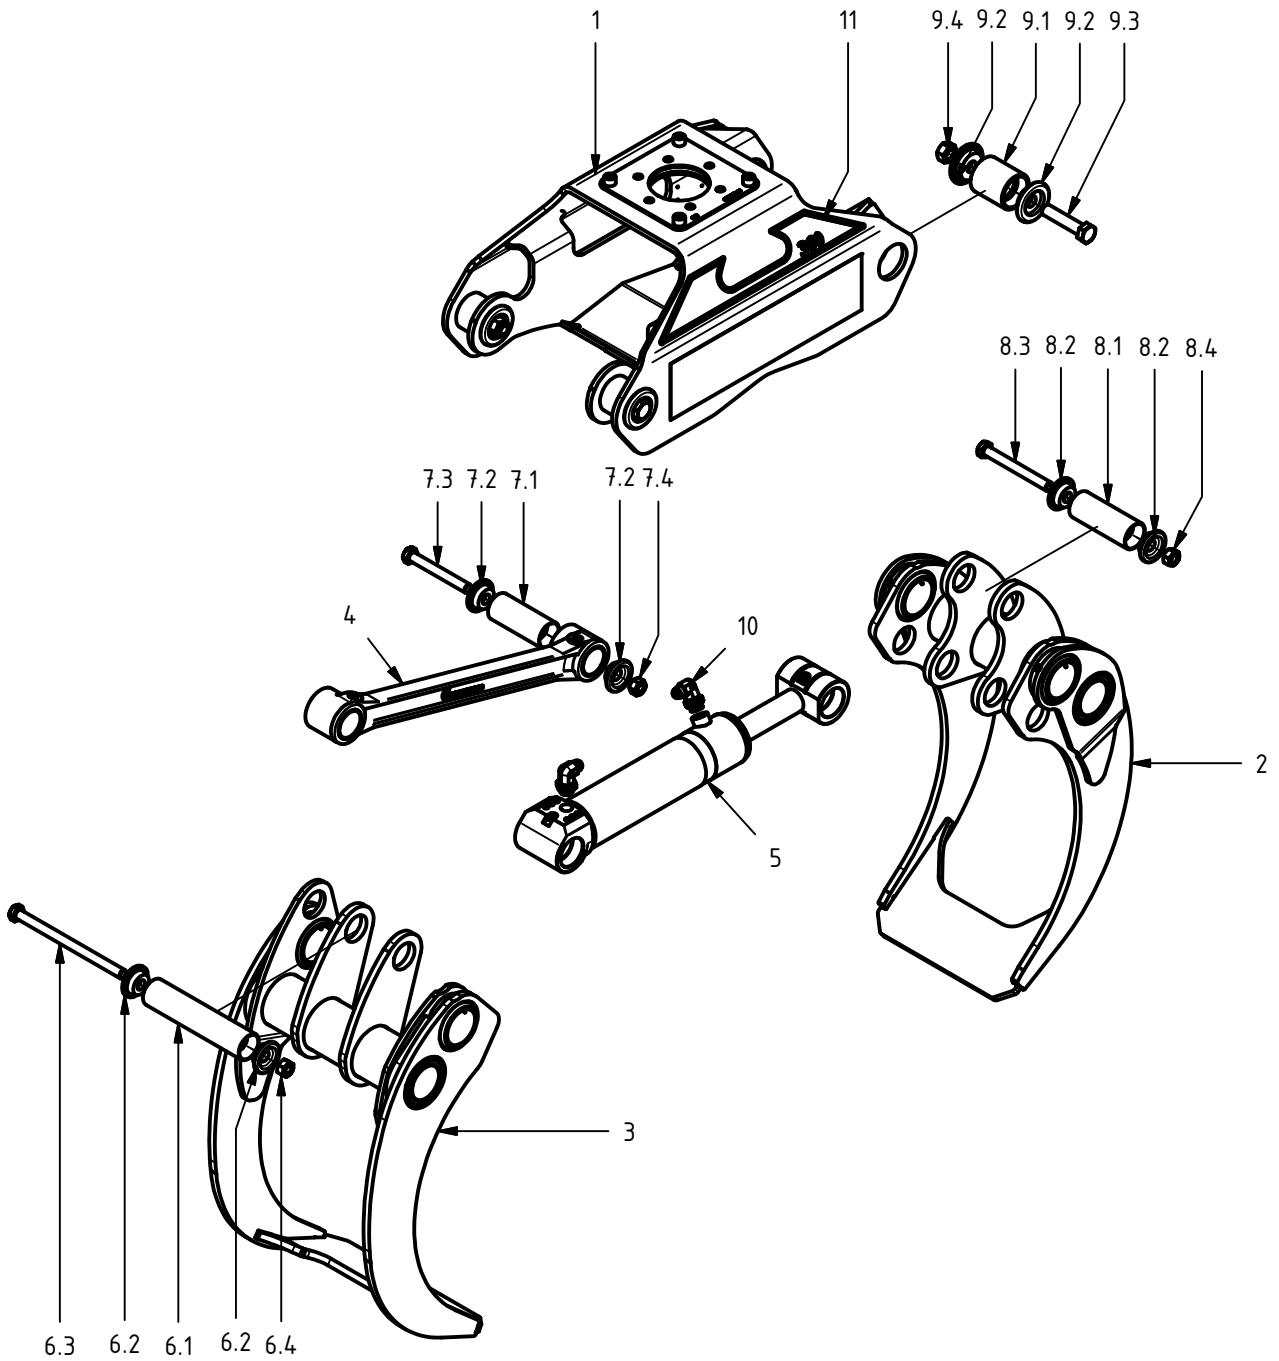

0718580

S/N 050-0761 and up

SuperGrip II 360

Item	Qty.	Part Number	Description	Notes
1	1	0718075	Frame	
2	1	0718610	Male grapple arm asm.	
3	1	0718611	Female grapple arm asm.	
4	1	0718645	Push rod asm.	
5	1	0150052	Hydraulic cylinder	ø90/50
6	1	0718841	Pin joint ø60 asm.	ø60 x 276
6.1	1	0718809	Pin	ø60 x 276
6.2	2	0683054	Washer ø60	
6.3	1	0104914	Hex hd. cap screw	ISO 4014 - M20x300
6.4	1	0106032	Hex nut	ISO 4032 M20
7	1	0683441	Pin joint ø60 asm.	ø60 x 147
7.1	1	0683059	Pin	ø60 x 147
7.2	2	0683054	Washer ø60	
7.3	1	0104087	Hex hd. cap screw	ISO 4014 M20x160
7.4	1	0106032	Hex nut	ISO 4032 M20
8	1	0718843	Pin joint ø60 asm.	ø60 x 160
8.1	1	0718811	Pin	ø60 x 160
8.2	2	0683054	Washer ø60	
8.3	1	0104913	Hex hd. cap screw	ISO 4014 M20x180
8.4	1	0106032	Hex nut	ISO 4032 M20
9	4	0680540	Pin joint ø80 asm.	ø80 x 090
9.1	1	0680521	Pin	ø80 x 090
9.2	2	0683021	Washer ø80	
9.3	1	0104634	Hex hd. cap screw	ISO 4014 M24 x 110
9.4	1	0106033	Hex nut	ISO 4032 M24
10	2	0130388	Elbow nipple	WJG 1412
11	1	-	Label kit 360	

Male grapple arm asm.

Item	Qty.	Part Number	Description	Notes
1	2	0114023	Grease Fitting	M10 x 1
2	2	0124129	Plain bearing	∅80/85x60

Female grapple arm asm.

Item	Qty.	Part Number	Description	Notes
1	2	0114023	Grease Fitting	M10 x 1
2	2	0124129	Plain bearing	∅80/85x60

Push rod asm.

Item	Qty.	Part Number	Description	Notes
2	2	0124120	Plain bearing	∅60/65x60
3	2	0114023	Grease Fitting	M10 x 1

Label kit 360

Item	Qty.	Part Number	Description	Notes
1	2	0146106	Label 360	
3	2	0146116	Label	