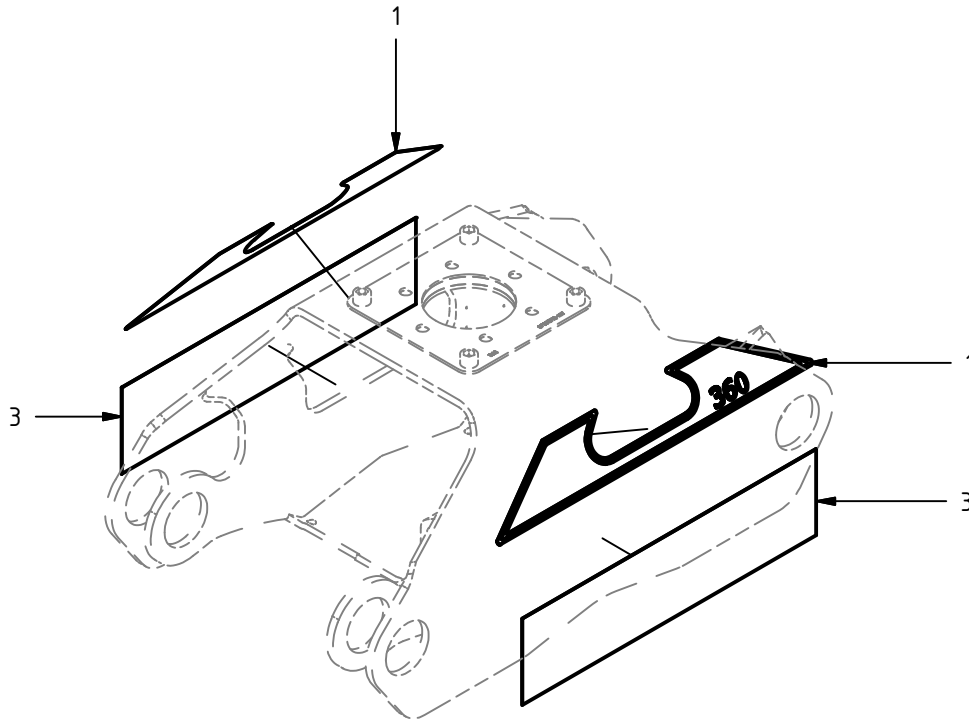

Hydraulic cylinder

Item	Qty.	Part Number	Description	Notes
1	1	0718762	Barrel asm. \varnothing 90	
1.1	1	0124120	Plain bearing	\varnothing 60/65x60
1.2	1	0114023	Grease Fitting	M10 x 1
2	1	0718796	Piston rod asm.	
2.1	1	0124120	Plain bearing	\varnothing 60/65x60
2.2	1	0114023	Grease Fitting	M10 x 1
3	1	0718754	Gland \varnothing 90/50	
4	1	0718800	Piston \varnothing 90	
5	1	0121106	Seal kit 90/50	
5.1	1	-	Piston rod seal	\varnothing 50/60 x 7,3
5.2	2	-	Guide ring	\varnothing 50/55 x 9,7
5.3	1	-	Piston rod seal	\varnothing 50/65,1 x 6,3
5.4	1	-	Piston seal	\varnothing 69/90 x 7,8
5.5	2	-	Guide ring	\varnothing 85/90 x 9,6
5.6	1	-	Wiper	\varnothing 50/60x7x10
5.7	1	-	O-ring	\varnothing 78,74 x 5,33
5.8	1	-	Backup ring	\varnothing 81,4/90,0 x 1,7

Male grapple arm asm.

Item	Qty.	Part Number	Description	Notes
1	2	0114023	Grease Fitting	M10 x 1
2	2	0124129	Plain bearing	∅80/85x60

Female grapple arm asm.

Item	Qty.	Part Number	Description	Notes
1	2	0114023	Grease Fitting	M10 x 1
2	2	0124129	Plain bearing	∅80/85x60

Push rod asm.

Item	Qty.	Part Number	Description	Notes
2	2	0124120	Plain bearing	∅60/65x60
3	2	0114023	Grease Fitting	M10 x 1

Label kit 360

Item	Qty.	Part Number	Description	Notes
1	2	0146106	Label 360	
3	2	0146116	Label	