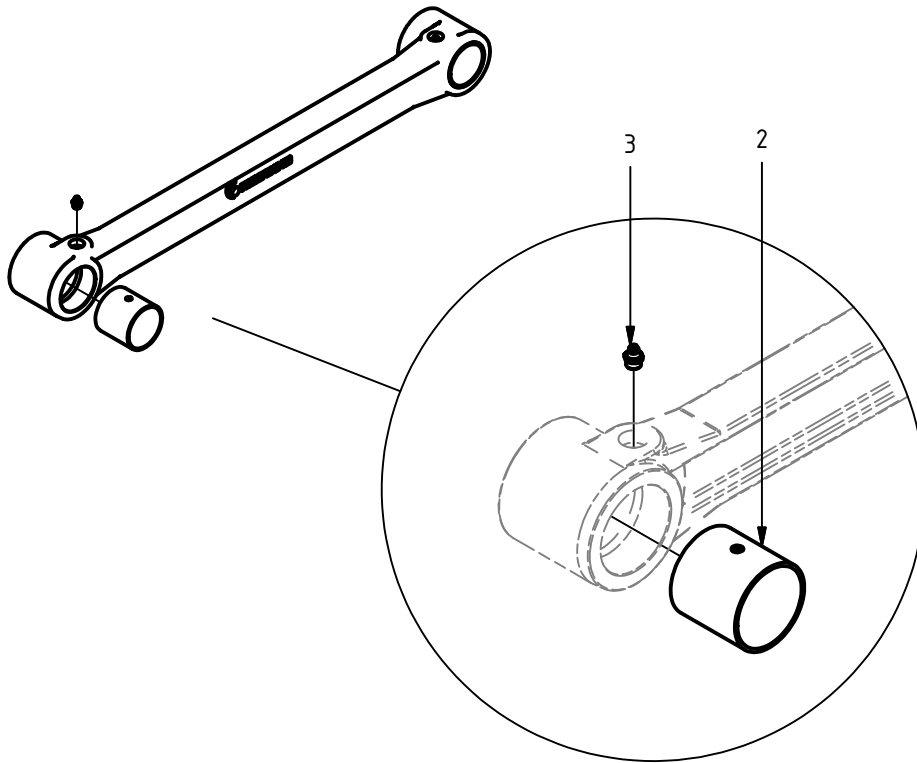

Hydraulic cylinder

Item	Qty.	Part Number	Description	Notes
1	1	0718762	Barrel asm. \varnothing 90	
1.1	1	0124120	Plain bearing	\varnothing 60/65x60
1.2	1	0114023	Grease Fitting	M10 x 1
2	1	0718796	Piston rod asm.	
2.1	1	0124120	Plain bearing	\varnothing 60/65x60
2.2	1	0114023	Grease Fitting	M10 x 1
3	1	0718754	Gland \varnothing 90/50	
4	1	0718800	Piston \varnothing 90	
5	1	0121106	Seal kit 90/50	
5.1	1	-	Piston rod seal	\varnothing 50/60 x 7,3
5.2	2	-	Guide ring	\varnothing 50/55 x 9,7
5.3	1	-	Piston rod seal	\varnothing 50/65,1 x 6,3
5.4	1	-	Piston seal	\varnothing 69/90 x 7,8
5.5	2	-	Guide ring	\varnothing 85/90 x 9,6
5.6	1	-	Wiper	\varnothing 50/60x7x10
5.7	1	-	O-ring	\varnothing 78,74 x 5,33
5.8	1	-	Backup ring	\varnothing 81,4/90,0 x 1,7

Male grapple arm asm.

Item	Qty.	Part Number	Description	Notes
1	2	0114023	Grease Fitting	M10 x 1
2	2	0124129	Plain bearing	∅80/85x60

Female grapple arm asm.

Item	Qty.	Part Number	Description	Notes
1	2	0114023	Grease Fitting	M10 x 1
2	2	0124129	Plain bearing	∅80/85x60

Push rod asm.

Item	Qty.	Part Number	Description	Notes
2	2	0124120	Plain bearing	∅60/65x60
3	2	0114023	Grease Fitting	M10 x 1

Label kit 360

Item	Qty.	Part Number	Description	Notes
1	2	0146106	Label 360	
3	2	0146116	Label	