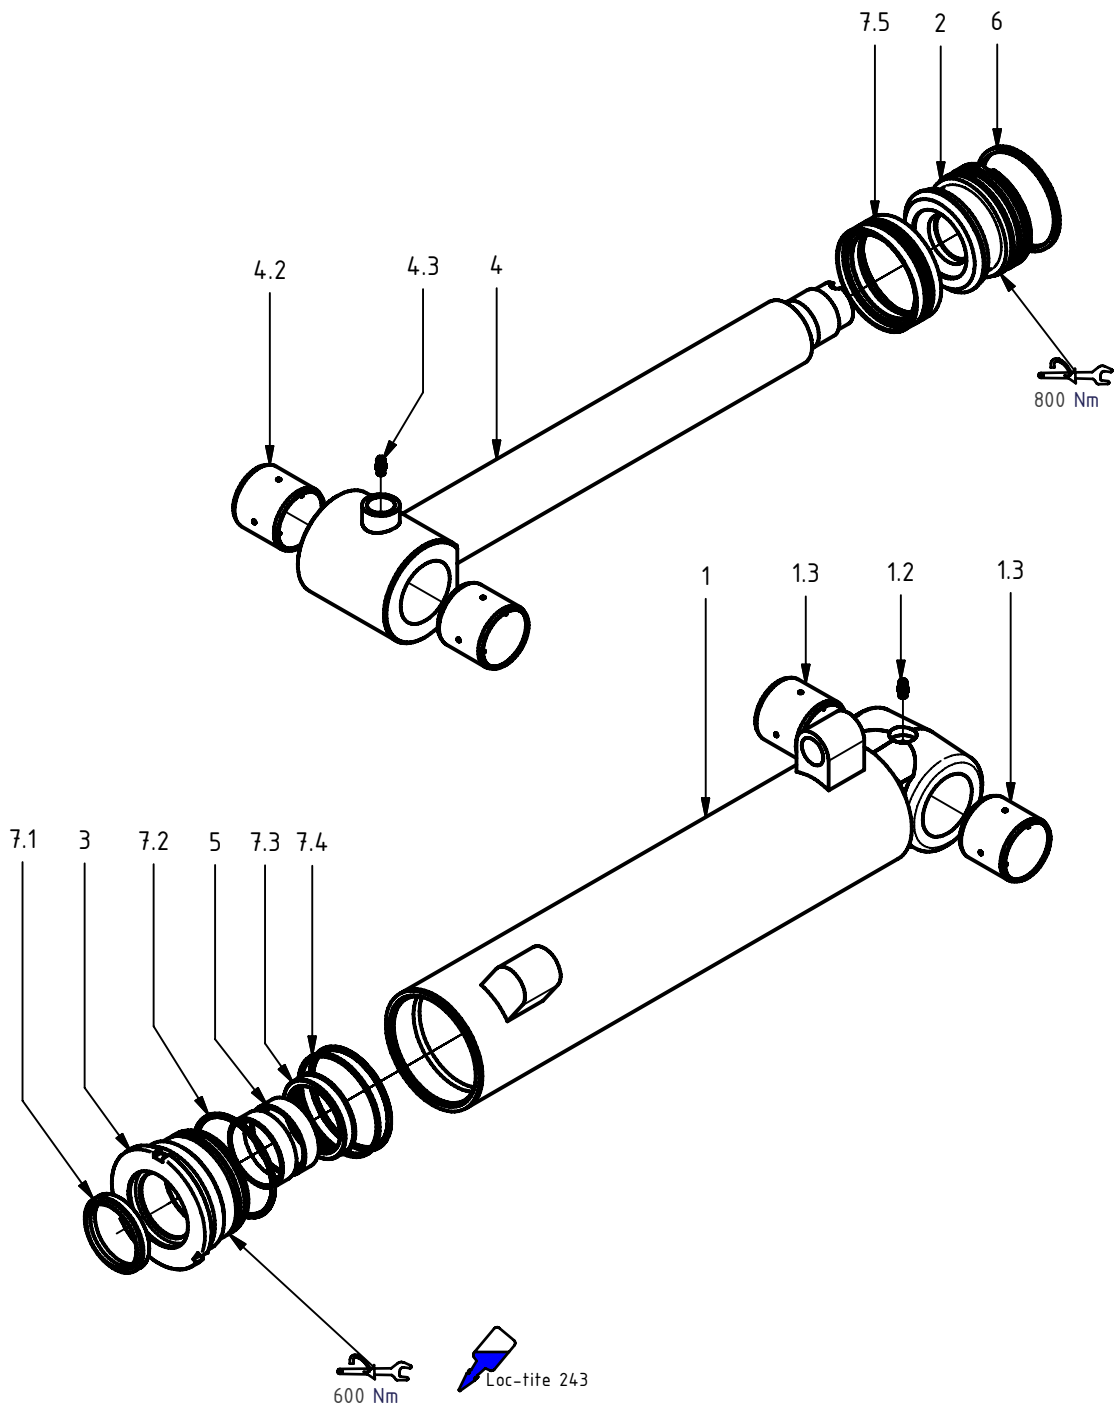

Spare Parts manual

0680500

S/N 027-4460 and up

SuperGrip 360S

Item	Qty.	Part Number	Description	Notes
1	1	0680501	Frame	
2	1	0680507	Grapple arm, male	
3	1	0680508	Grapple arm, female	
4	2	0680030	Push rod asm.	
5	1	0150002	Hydraulic cylinder $\varnothing 90/56$	
6	1	0680077	Pin	$\varnothing 50 \times 147$
7	4	0680521	Pin	$\varnothing 80 \times 090$
8	1	0680075	Pin	$\varnothing 50 \times 294$
9	2	0680015	Pin	$\varnothing 50 \times 99$
10	8	0683021	Washer	$\varnothing 80$
11	8	0680054	Washer	
12	1	0660263	Nut	
13	3	0104502	Socket hd. Cap Screw	ISO 4762 - M16x110
14	2	0104132	Socket hd. cap screw	ISO 4762 - M16x160
15	4	0104634	Hex hd. cap screw	ISO 4014 M24 x 110
16	3	0106030	Hex Nut	ISO 4032 - M16
17	4	0106033	Hex nut	ISO 4032 M24
18	1	0130061	Adapter str.	10-12f4omxs
19	1	0130107	Adapter str.	10F40MX
-	-	0680540	Pin joint asm. kit	item #7, 10, 15, 17
-	-	0680541	Pin joint asm. kit	item #6, 11, 14, 16
-	-	0680542	Pin joint asm. kit	item #9, 11, 13, 16
-	-	0680543	Pin joint asm. kit	item #8, 11, 12, 13, 14
-	-	0680965	Plain bearing kit	

Hydraulic cylinder  $\varnothing 90/56$

Item	Qty.	Part Number	Description	Notes
1	1	0150505	Barrel asm.	incl. item #1.3-1.3
1.2	1	0114004	Grease Fitting	M6x1
1.3	2	0680073	Plain bearing	Ø50/55x50
2	1	0150506	Piston	90/56
3	1	0150507	Gland	90/56
4	1	0150508	Rod asm.	incl. item #4.2-4.3
4.2	2	0680073	Plain bearing	Ø50/55x50
4.3	1	0114004	Grease Fitting	M6x1
5	2	0150525	Guide Ring	61/56 x 15-PF
6	1	0150528	Piston Ring	90 S
7	1	0121077	Seal kit 90/56	
7.1	1	-	Dust Seal	PA 56/66 x 7 x 10
7.2	2	-	O-ring	84,5 x 3,0
7.3	1	-	Rod Seal	SI/L 56/71 x 12,5
7.4	1	-	Backup Ring	85/90 x 1,3
7.5	1	-	Piston Seal	M/R-PF 90/75 x 20

Grapple arm, male

Item	Qty.	Part Number	Description	Notes
1.9	2	0683071	Plain Bearing	80/85x60
1.10	2	0114004	Grease Fitting	M6x1

Grapplearm, female

Item	Qty.	Part Number	Description	Notes
1.9	2	0683071	Plain Bearing	80/85x60
1.10	2	0114004	Grease Fitting	M6x1