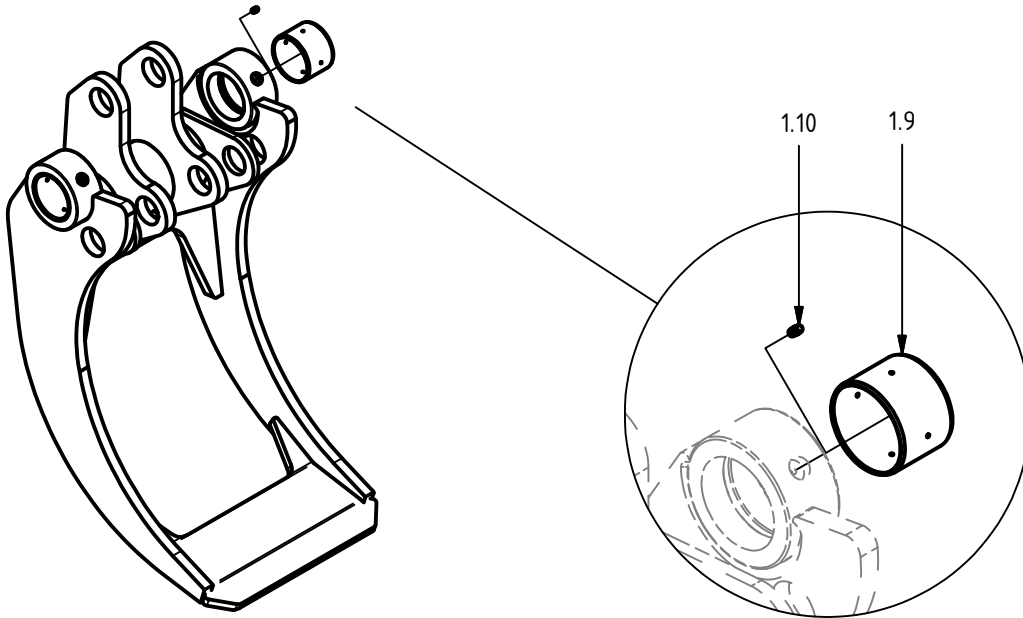

Spare Parts manual

0680500

S/N 027-4460 and up

SuperGrip 360S

Item	Qty.	Part Number	Description	Notes
1	1	0680501	Frame	
2	1	0680507	Grapple arm, male	
3	1	0680508	Grapple arm, female	
4	2	0680030	Push rod asm.	
5	1	0150002	Hydraulic cylinder $\varnothing 90/56$	
6	1	0680077	Pin	$\varnothing 50 \times 147$
7	4	0680521	Pin	$\varnothing 80 \times 090$
8	1	0680075	Pin	$\varnothing 50 \times 294$
9	2	0680015	Pin	$\varnothing 50 \times 99$
10	8	0683021	Washer	$\varnothing 80$
11	8	0680054	Washer	
12	1	0660263	Nut	
13	3	0104502	Socket hd. Cap Screw	ISO 4762 - M16x110
14	2	0104132	Socket hd. cap screw	ISO 4762 - M16x160
15	4	0104634	Hex hd. cap screw	ISO 4014 M24 x 110
16	3	0106030	Hex Nut	ISO 4032 - M16
17	4	0106033	Hex nut	ISO 4032 M24
18	1	0130061	Adapter str.	10-12f4omxs
19	1	0130107	Adapter str.	10F40MX
-	-	0680540	Pin joint asm. kit	item #7, 10, 15, 17
-	-	0680541	Pin joint asm. kit	item #6, 11, 14, 16
-	-	0680542	Pin joint asm. kit	item #9, 11, 13, 16
-	-	0680543	Pin joint asm. kit	item #8, 11, 12, 13, 14
-	-	0680965	Plain bearing kit	

Grapple arm, male

Item	Qty.	Part Number	Description	Notes
1.9	2	0683071	Plain Bearing	80/85x60
1.10	2	0114004	Grease Fitting	M6x1

Grapplearm, female

Item	Qty.	Part Number	Description	Notes
1.9	2	0683071	Plain Bearing	80/85x60
1.10	2	0114004	Grease Fitting	M6x1

Push rod asm.

Item	Qty.	Part Number	Description	Notes
1.3	2	0680072	Plain bearing	∅050/055x060 PDE
1.4	2	0114004	Grease Fitting	M6x1