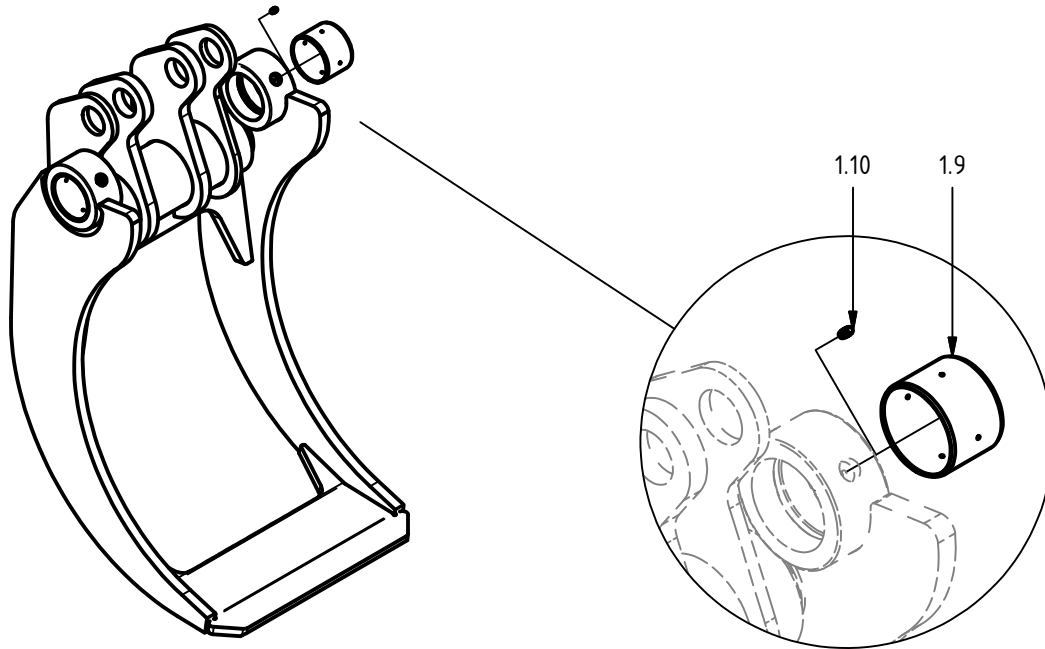

Spare Parts manual

0680500

S/N 027-4460 and up

SuperGrip 360S

Item	Qty.	Part Number	Description	Notes
1	1	0680501	Frame	
2	1	0680507	Grapple arm, male	
3	1	0680508	Grapple arm, female	
4	2	0680030	Push rod asm.	
5	1	0150002	Hydraulic cylinder $\varnothing 90/56$	
6	1	0680077	Pin	$\varnothing 50 \times 147$
7	4	0680521	Pin	$\varnothing 80 \times 090$
8	1	0680075	Pin	$\varnothing 50 \times 294$
9	2	0680015	Pin	$\varnothing 50 \times 99$
10	8	0683021	Washer	$\varnothing 80$
11	8	0680054	Washer	
12	1	0660263	Nut	
13	3	0104502	Socket hd. Cap Screw	ISO 4762 - M16x110
14	2	0104132	Socket hd. cap screw	ISO 4762 - M16x160
15	4	0104634	Hex hd. cap screw	ISO 4014 M24 x 110
16	3	0106030	Hex Nut	ISO 4032 - M16
17	4	0106033	Hex nut	ISO 4032 M24
18	1	0130061	Adapter str.	10-12f4omxs
19	1	0130107	Adapter str.	10F40MX
-	-	0680540	Pin joint asm. kit	item #7, 10, 15, 17
-	-	0680541	Pin joint asm. kit	item #6, 11, 14, 16
-	-	0680542	Pin joint asm. kit	item #9, 11, 13, 16
-	-	0680543	Pin joint asm. kit	item #8, 11, 12, 13, 14
-	-	0680965	Plain bearing kit	

Hydraulic cylinder  $\varnothing 90/56$

Item	Qty.	Part Number	Description	Notes
1	1	0150505	Barrel asm.	incl. item #1.3-1.3
1.2	1	0114004	Grease Fitting	M6x1
1.3	2	0680073	Plain bearing	Ø50/55x50
2	1	0150506	Piston	90/56
3	1	0150507	Gland	90/56
4	1	0150508	Rod asm.	incl. item #4.2-4.3
4.2	2	0680073	Plain bearing	Ø50/55x50
4.3	1	0114004	Grease Fitting	M6x1
5	2	0150525	Guide Ring	61/56 x 15-PF
6	1	0150528	Piston Ring	90 S
7	1	0121077	Seal kit 90/56	
7.1	1	-	Dust Seal	PA 56/66 x 7 x 10
7.2	2	-	O-ring	84,5 x 3,0
7.3	1	-	Rod Seal	SI/L 56/71 x 12,5
7.4	1	-	Backup Ring	85/90 x 1,3
7.5	1	-	Piston Seal	M/R-PF 90/75 x 20

Grapple arm, male

Item	Qty.	Part Number	Description	Notes
1.9	2	0683071	Plain Bearing	80/85x60
1.10	2	0114004	Grease Fitting	M6x1

Grapplearm, female

Item	Qty.	Part Number	Description	Notes
1.9	2	0683071	Plain Bearing	80/85x60
1.10	2	0114004	Grease Fitting	M6x1