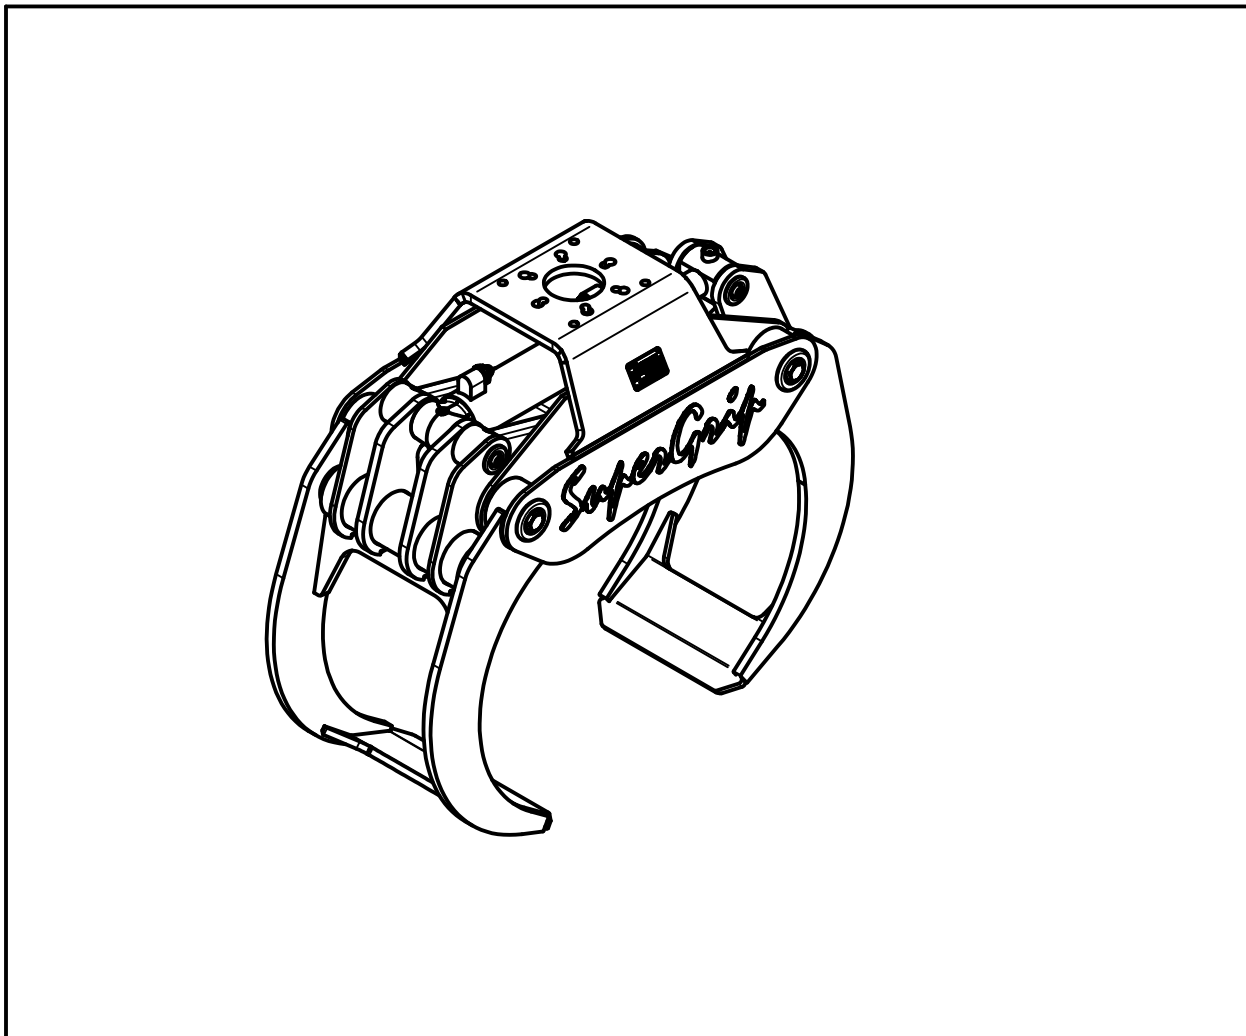

# HULTDINS<sup>TM</sup> SuperGrip

---

SuperGrip 360S

2009-12-16

Rev. 06

Doc.Nr. 7680500-EN

Utg. 01-10

English

Spare Parts manual

0680500

S/N 027-4460 and up

SuperGrip 360S

Item	Qty.	Part Number	Description	Notes
1	1	0680501	Frame	
2	1	0680507	Grapple arm, male	
3	1	0680508	Grapple arm, female	
4	2	0680030	Push rod asm.	
5	1	0150002	Hydraulic cylinder $\varnothing 90/56$	
6	1	0680077	Pin	$\varnothing 50 \times 147$
7	4	0680521	Pin	$\varnothing 80 \times 090$
8	1	0680075	Pin	$\varnothing 50 \times 294$
9	2	0680015	Pin	$\varnothing 50 \times 99$
10	8	0683021	Washer	$\varnothing 80$
11	8	0680054	Washer	
12	1	0660263	Nut	
13	3	0104502	Socket hd. Cap Screw	ISO 4762 - M16x110
14	2	0104132	Socket hd. cap screw	ISO 4762 - M16x160
15	4	0104634	Hex hd. cap screw	ISO 4014 M24 x 110
16	3	0106030	Hex Nut	ISO 4032 - M16
17	4	0106033	Hex nut	ISO 4032 M24
18	1	0130061	Adapter str.	10-12f4omxs
19	1	0130107	Adapter str.	10F40MX
-	-	0680540	Pin joint asm. kit	item #7, 10, 15, 17
-	-	0680541	Pin joint asm. kit	item #6, 11, 14, 16
-	-	0680542	Pin joint asm. kit	item #9, 11, 13, 16
-	-	0680543	Pin joint asm. kit	item #8, 11, 12, 13, 14
-	-	0680965	Plain bearing kit	

Grapple arm, male

Item	Qty.	Part Number	Description	Notes
1.9	2	0683071	Plain Bearing	80/85x60
1.10	2	0114004	Grease Fitting	M6x1

Grapplearm, female

Item	Qty.	Part Number	Description	Notes
1.9	2	0683071	Plain Bearing	80/85x60
1.10	2	0114004	Grease Fitting	M6x1

Push rod asm.

Item	Qty.	Part Number	Description	Notes
1.3	2	0680072	Plain bearing	∅050/055x060 PDE
1.4	2	0114004	Grease Fitting	M6x1