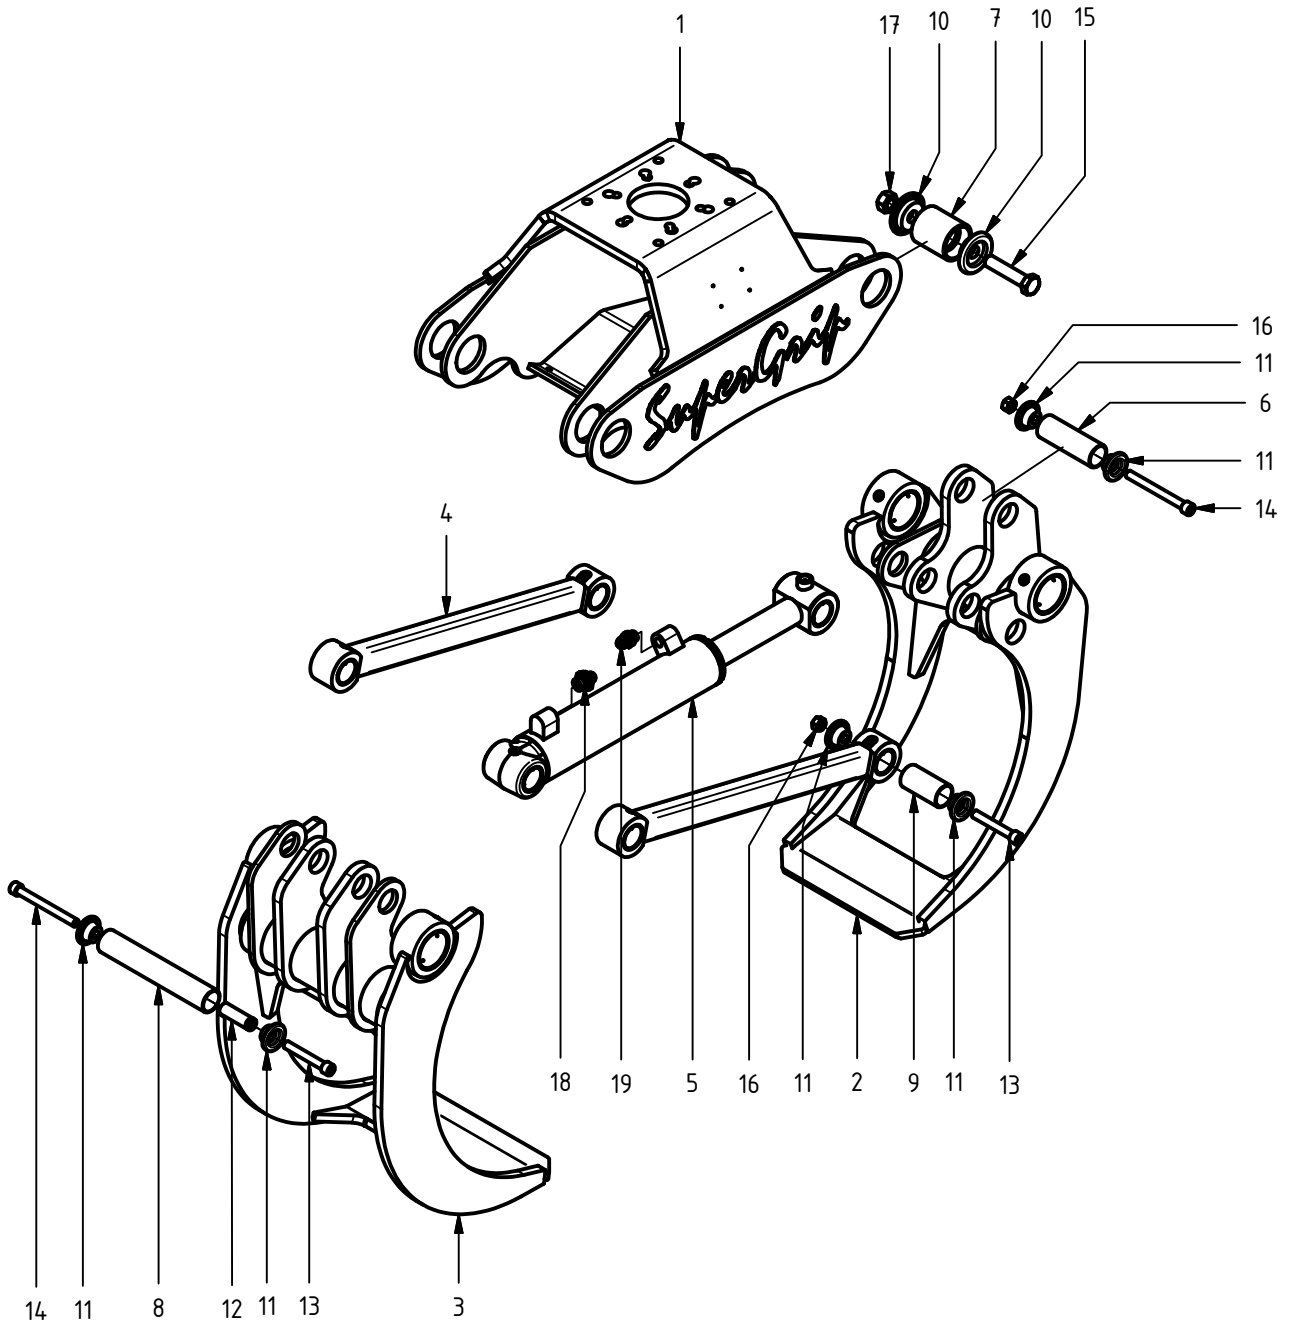

Spare Parts manual

0680500

S/N 027-4460 and up

SuperGrip 360S

Item	Qty.	Part Number	Description	Notes
1	1	0680501	Frame	
2	1	0680507	Grapple arm, male	
3	1	0680508	Grapple arm, female	
4	2	0680030	Push rod asm.	
5	1	0150002	Hydraulic cylinder $\varnothing 90/56$	
6	1	0680077	Pin	$\varnothing 50 \times 147$
7	4	0680521	Pin	$\varnothing 80 \times 090$
8	1	0680075	Pin	$\varnothing 50 \times 294$
9	2	0680015	Pin	$\varnothing 50 \times 99$
10	8	0683021	Washer	$\varnothing 80$
11	8	0680054	Washer	
12	1	0660263	Nut	
13	3	0104502	Socket hd. Cap Screw	ISO 4762 - M16x110
14	2	0104132	Socket hd. cap screw	ISO 4762 - M16x160
15	4	0104634	Hex hd. cap screw	ISO 4014 M24 x 110
16	3	0106030	Hex Nut	ISO 4032 - M16
17	4	0106033	Hex nut	ISO 4032 M24
18	1	0130061	Adapter str.	10-12f4omxs
19	1	0130107	Adapter str.	10F40MX
-	-	0680540	Pin joint asm. kit	item #7, 10, 15, 17
-	-	0680541	Pin joint asm. kit	item #6, 11, 14, 16
-	-	0680542	Pin joint asm. kit	item #9, 11, 13, 16
-	-	0680543	Pin joint asm. kit	item #8, 11, 12, 13, 14
-	-	0680965	Plain bearing kit	

Grapple arm, male

Item	Qty.	Part Number	Description	Notes
1.9	2	0683071	Plain Bearing	80/85x60
1.10	2	0114004	Grease Fitting	M6x1

Grapplearm, female

Item	Qty.	Part Number	Description	Notes
1.9	2	0683071	Plain Bearing	80/85x60
1.10	2	0114004	Grease Fitting	M6x1

Push rod asm.

Item	Qty.	Part Number	Description	Notes
1.3	2	0680072	Plain bearing	∅050/055x060 PDE
1.4	2	0114004	Grease Fitting	M6x1