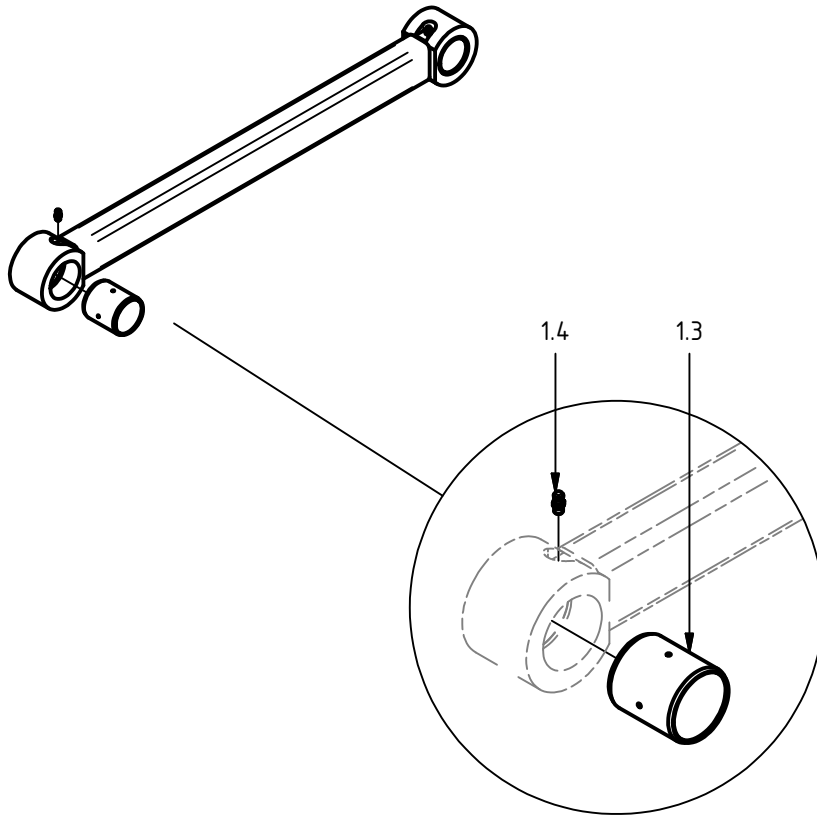

Spare Parts manual

0680500

S/N 027-4460 and up

SuperGrip 360S

Item	Qty.	Part Number	Description	Notes
1	1	0680501	Frame	
2	1	0680507	Grapple arm, male	
3	1	0680508	Grapple arm, female	
4	2	0680030	Push rod asm.	
5	1	0150002	Hydraulic cylinder $\varnothing 90/56$	
6	1	0680077	Pin	$\varnothing 50 \times 147$
7	4	0680521	Pin	$\varnothing 80 \times 090$
8	1	0680075	Pin	$\varnothing 50 \times 294$
9	2	0680015	Pin	$\varnothing 50 \times 99$
10	8	0683021	Washer	$\varnothing 80$
11	8	0680054	Washer	
12	1	0660263	Nut	
13	3	0104502	Socket hd. Cap Screw	ISO 4762 - M16x110
14	2	0104132	Socket hd. cap screw	ISO 4762 - M16x160
15	4	0104634	Hex hd. cap screw	ISO 4014 M24 x 110
16	3	0106030	Hex Nut	ISO 4032 - M16
17	4	0106033	Hex nut	ISO 4032 M24
18	1	0130061	Adapter str.	10-12f4omxs
19	1	0130107	Adapter str.	10F40MX
-	-	0680540	Pin joint asm. kit	item #7, 10, 15, 17
-	-	0680541	Pin joint asm. kit	item #6, 11, 14, 16
-	-	0680542	Pin joint asm. kit	item #9, 11, 13, 16
-	-	0680543	Pin joint asm. kit	item #8, 11, 12, 13, 14
-	-	0680965	Plain bearing kit	

Grapple arm, male

Item	Qty.	Part Number	Description	Notes
1.9	2	0683071	Plain Bearing	80/85x60
1.10	2	0114004	Grease Fitting	M6x1

Grapplearm, female

Item	Qty.	Part Number	Description	Notes
1.9	2	0683071	Plain Bearing	80/85x60
1.10	2	0114004	Grease Fitting	M6x1

Push rod asm.

Item	Qty.	Part Number	Description	Notes
1.3	2	0680072	Plain bearing	∅050/055x060 PDE
1.4	2	0114004	Grease Fitting	M6x1