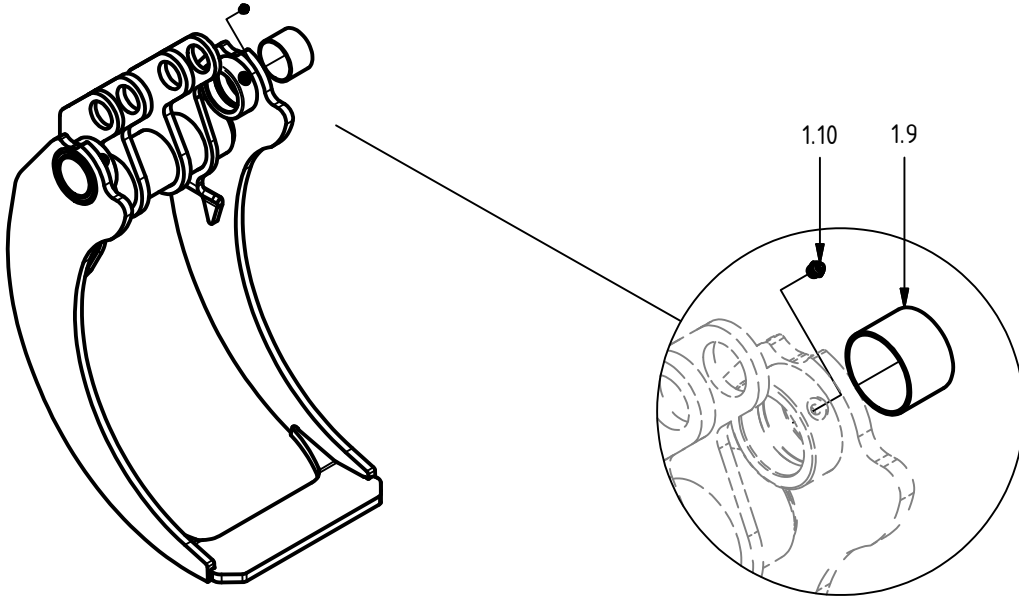

Hydraulic cylinder ø80/56

Item	Qty.	Part Number	Description	Notes
1	1	0150501	Barrel asm.	incl. item #1.2-1.3
1.2	1	0114004	Grease Fitting	M6x1
1.3	2	0660223	Plain bearing	ø50/55x40
2	1	0150502	Piston	80/56
3	1	0150503	Gland	80/56
4	1	0150504	Rod asm.	incl. item #4.2-4.3
4.2	2	0660223	Plain bearing	ø50/55x40
4.3	1	0114004	Grease Fitting	M6x1
5	1	0150525	Guide Ring	61/56 x 15-PF
6	1	0150527	Piston Ring	
7	1	0121076	Seal kit 80/56	
7.1	1	-	Dust Seal	PA 56/66 x 7 x 10
7.2	2	-	O-ring	74,5 x 3,0
7.3	1	-	Rod Seal	SI/L 56/71 x 12,5
7.4	1	-	Backup Ring	75/80 x 1,3
7.5	1	-	Piston Seal	M/R-PF 80/65 x 20

Grapple arm, male

Item	Qty.	Part Number	Description	Notes
1.8	2	0660217	Plain Bearing	70/75x50
1.9	2	0114023	Grease Fitting	M10 x 1

Grapple arm, female

Item	Qty.	Part Number	Description	Notes
1.9	2	0660217	Plain Bearing	70/75x50
1.10	2	0114023	Grease Fitting	M10 x 1