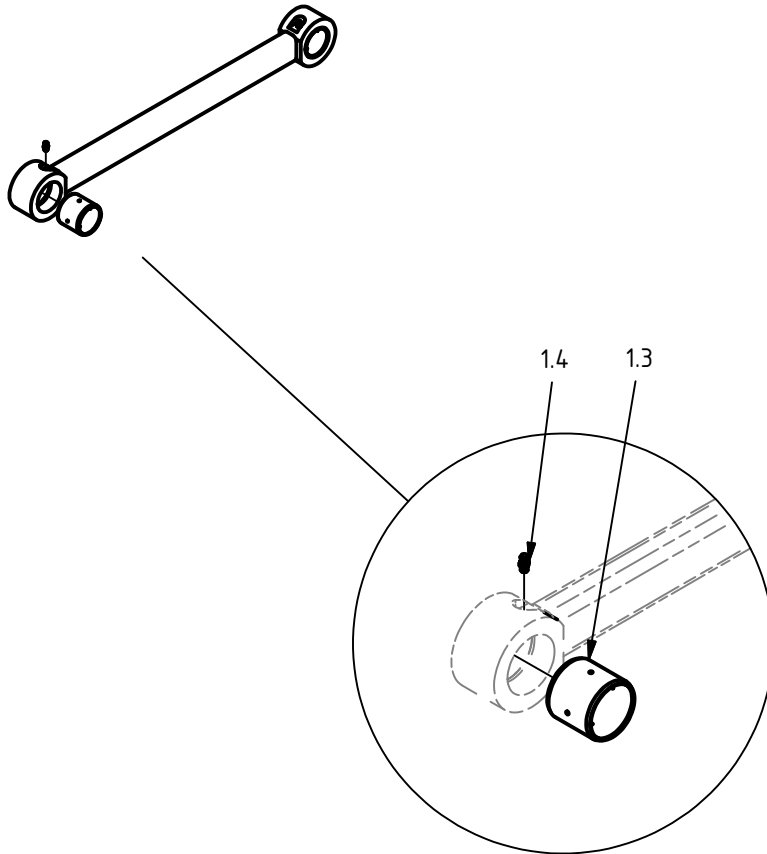

Hydraulic cylinder ø80/56

Item	Qty.	Part Number	Description	Notes
1	1	0150501	Barrel asm.	incl. item #1.2-1.3
1.2	1	0114004	Grease Fitting	M6x1
1.3	2	0660223	Plain bearing	ø50/55x40
2	1	0150502	Piston	80/56
3	1	0150503	Gland	80/56
4	1	0150504	Rod asm.	incl. item #4.2-4.3
4.2	2	0660223	Plain bearing	ø50/55x40
4.3	1	0114004	Grease Fitting	M6x1
5	1	0150525	Guide Ring	61/56 x 15-PF
6	1	0150527	Piston Ring	
7	1	0121076	Seal kit 80/56	
7.1	1	-	Dust Seal	PA 56/66 x 7 x 10
7.2	2	-	O-ring	74,5 x 3,0
7.3	1	-	Rod Seal	SI/L 56/71 x 12,5
7.4	1	-	Backup Ring	75/80 x 1,3
7.5	1	-	Piston Seal	M/R-PF 80/65 x 20

Grapple arm, male

Item	Qty.	Part Number	Description	Notes
1.8	2	0660217	Plain Bearing	70/75x50
1.9	2	0114023	Grease Fitting	M10 x 1

Grapple arm, female

Item	Qty.	Part Number	Description	Notes
1.9	2	0660217	Plain Bearing	70/75x50
1.10	2	0114023	Grease Fitting	M10 x 1

Push rod asm.

Item	Qty.	Part Number	Description	Notes
1.3	2	0680073	Plain bearing	Ø50/55x50
1.4	2	0114004	Grease Fitting	M6x1

HULTDINS *SuperGrip*™

Hultdin System AB
Skolgatan 12, SE-930 70 MALÅ, Sweden
tel. +46 953 418 00, fax +46 953 418 01
E-mail: sales@hultdins.se