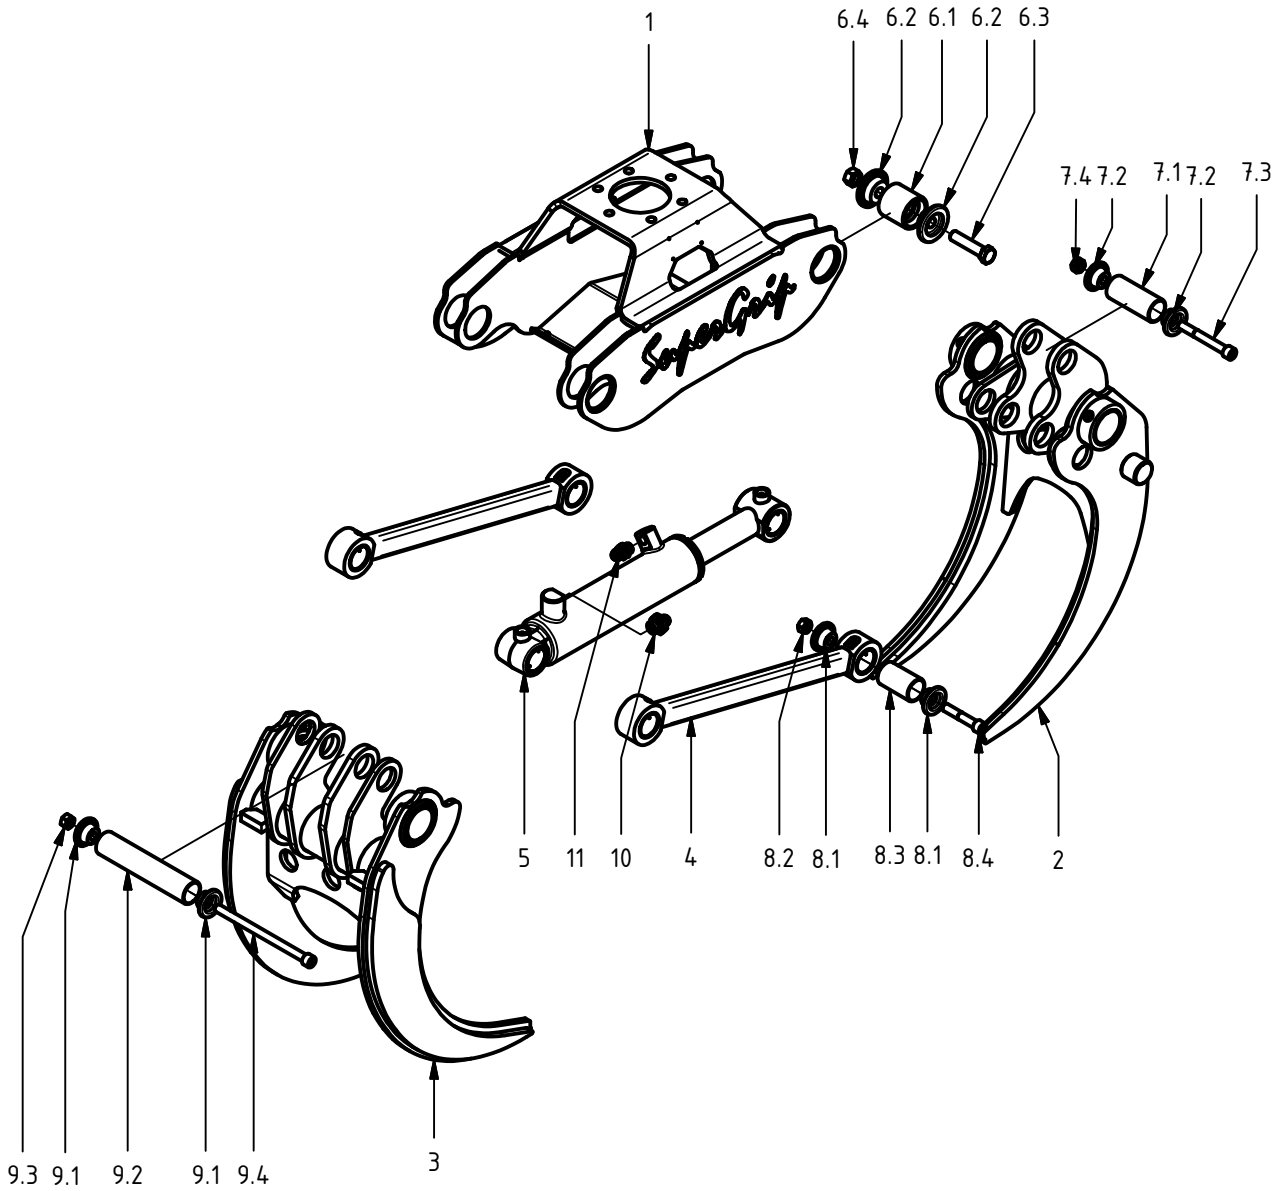

Spare Parts manual

0670400

S/N 063-0001 & up

SuperGrip 300 R

Item	Qty.	Part Number	Description	Notes
1	1	0660210	Frame	
2	1	0670401	Grapple arm, male	
3	1	0670403	Grapple arm, female	
4	2	0660209	Push rod asm.	
5	1	0150001	Hydraulic cylinder $\varnothing$ 80/56	
6	4	0660540	Pin joint $\varnothing$ 70 asm.	item #6.1-6.4
6.1	1	0660258	Pin	$\varnothing$ 70 x 68
6.2	2	0680021	Washer $\varnothing$ 70	
6.3	1	0104615	Hex hd. cap screw	ISO 4014 - M20x90
6.4	1	0106032	Hex nut	ISO 4032 M20
7	1	0660541	Pin joint $\varnothing$ 50 asm.	item #7.1-7.4
7.1	1	0660260	Pin	$\varnothing$ 50 x 118
7.2	2	0680054	Washer $\varnothing$ 50	
7.3	1	0104888	Socket hd. Cap Screw	ISO 4762 - M16x130
7.4	1	0106030	Hex Nut	ISO 4032 M16
8	2	0660542	Pin joint $\varnothing$ 50 asm.	item #8.1-8.4
8.1	2	0680054	Washer $\varnothing$ 50	
8.2	1	0106030	Hex Nut	ISO 4032 M16
8.3	1	0660262	Pin	$\varnothing$ 50 x 84
8.4	1	0104500	Socket hd. Cap Screw	ISO 4762 - M16x90
9	1	0660545	Pin joint $\varnothing$ 50 asm.	item #9.1-9.4
9.1	2	0680054	Washer $\varnothing$ 50	
9.2	1	0660256	Pin	$\varnothing$ 50 x 245
9.3	1	0106030	Hex Nut	ISO 4032 M16
9.4	1	0104111	Socket hd. Cap Screw	ISO 4762 - M16x250
10	1	0130061	Adapter str.	SJG 1412
11	1	0130107	Adapter str.	SJG 1408

Grapple arm, male

Item	Qty.	Part Number	Description	Notes
1.8	2	0660217	Plain Bearing	70/75x50
1.9	2	0114023	Grease Fitting	M10 x 1

Grapple arm, female

Item	Qty.	Part Number	Description	Notes
1.9	2	0660217	Plain Bearing	70/75x50
1.10	2	0114023	Grease Fitting	M10 x 1

Push rod asm.

Item	Qty.	Part Number	Description	Notes
1.3	2	0680073	Plain bearing	Ø50/55x50
1.4	2	0114004	Grease Fitting	M6x1