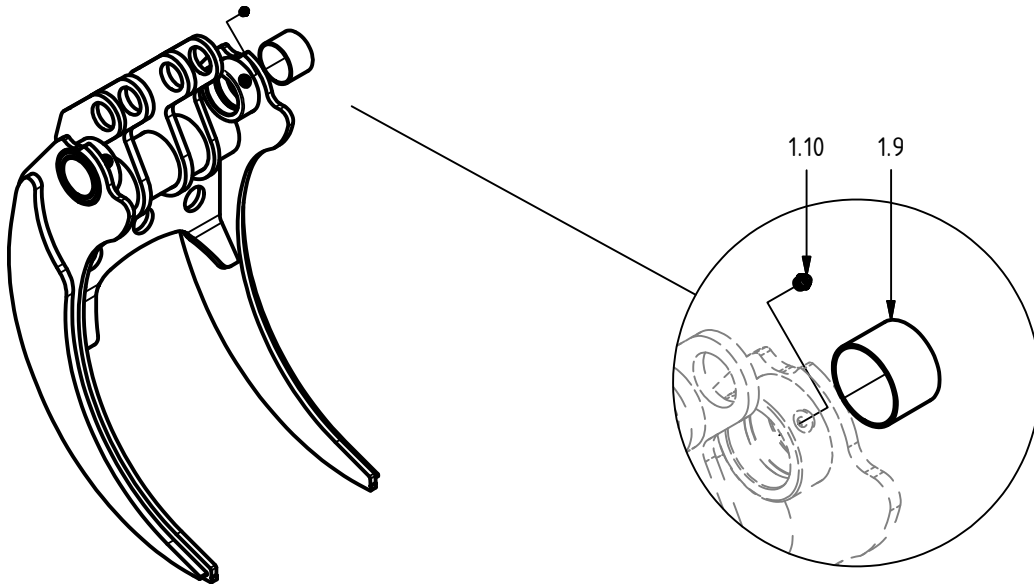

Hydraulic cylinder ø80/56

Item	Qty.	Part Number	Description	Notes
1	1	0150501	Barrel asm.	incl. item #1.2-1.3
1.2	1	0114004	Grease Fitting	M6x1
1.3	2	0660223	Plain bearing	ø50/55x40
2	1	0150502	Piston	80/56
3	1	0150503	Gland	80/56
4	1	0150504	Rod asm.	incl. item #4.2-4.3
4.2	2	0660223	Plain bearing	ø50/55x40
4.3	1	0114004	Grease Fitting	M6x1
5	1	0150525	Guide Ring	61/56 x 15-PF
6	1	0150527	Piston Ring	
7	1	0121076	Seal kit 80/56	
7.1	1	-	Dust Seal	PA 56/66 x 7 x 10
7.2	2	-	O-ring	74,5 x 3,0
7.3	1	-	Rod Seal	SI/L 56/71 x 12,5
7.4	1	-	Backup Ring	75/80 x 1,3
7.5	1	-	Piston Seal	M/R-PF 80/65 x 20

Grapple arm, male

Item	Qty.	Part Number	Description	Notes
1.8	2	0660217	Plain Bearing	70/75x50
1.9	2	0114023	Grease Fitting	M10 x 1

Grapple arm, female

Item	Qty.	Part Number	Description	Notes
1.9	2	0660217	Plain Bearing	70/75x50
1.10	2	0114023	Grease Fitting	M10 x 1