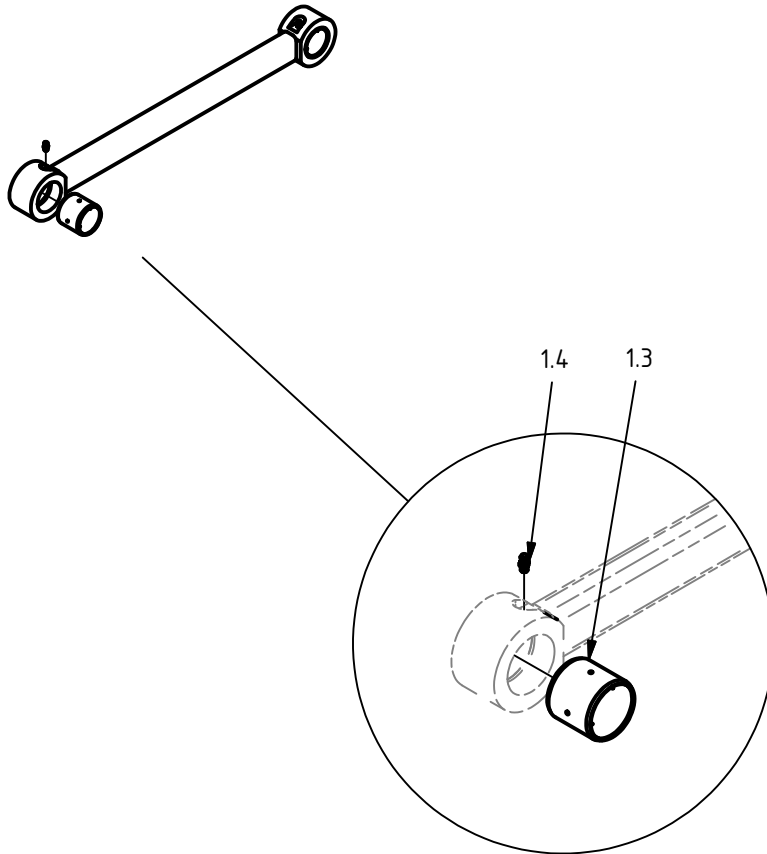

Hydraulic cylinder ø80/56

Item	Qty.	Part Number	Description	Notes
1	1	0150501	Barrel asm.	incl. item #1.2-1.3
1.2	1	0114004	Grease Fitting	M6x1
1.3	2	0660223	Plain bearing	ø50/55x40
2	1	0150502	Piston	80/56
3	1	0150503	Gland	80/56
4	1	0150504	Rod asm.	incl. item #4.2-4.3
4.2	2	0660223	Plain bearing	ø50/55x40
4.3	1	0114004	Grease Fitting	M6x1
5	1	0150525	Guide Ring	61/56 x 15-PF
6	1	0150527	Piston Ring	
7	1	0121076	Seal kit 80/56	
7.1	1	-	Dust Seal	PA 56/66 x 7 x 10
7.2	2	-	O-ring	74,5 x 3,0
7.3	1	-	Rod Seal	SI/L 56/71 x 12,5
7.4	1	-	Backup Ring	75/80 x 1,3
7.5	1	-	Piston Seal	M/R-PF 80/65 x 20

Grapple arm, male

Item	Qty.	Part Number	Description	Notes
1.8	2	0660217	Plain Bearing	70/75x50
1.9	2	0114023	Grease Fitting	M10 x 1

Grapple arm, female

Item	Qty.	Part Number	Description	Notes
1.9	2	0660217	Plain Bearing	70/75x50
1.10	2	0114023	Grease Fitting	M10 x 1

Push rod asm.

Item	Qty.	Part Number	Description	Notes
1.3	2	0680073	Plain bearing	Ø50/55x50
1.4	2	0114004	Grease Fitting	M6x1