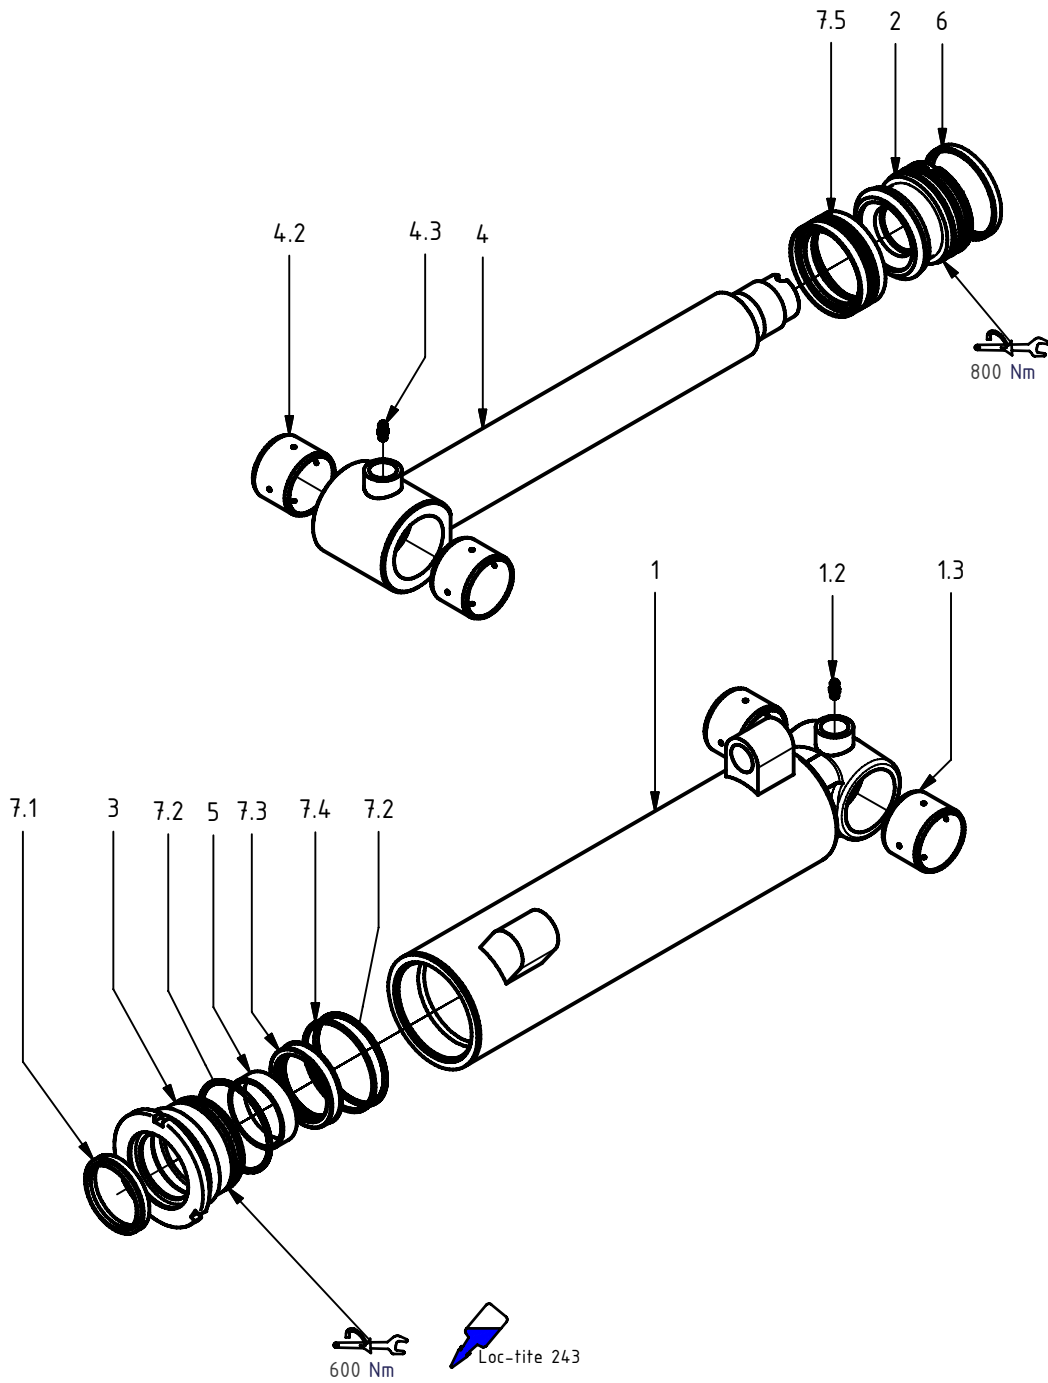

Hydraulic cylinder ø80/56

Item	Qty.	Part Number	Description	Notes
1	1	0150501	Barrel asm.	incl. item #1.2-1.3
1.2	1	0114004	Grease Fitting	M6x1
1.3	2	0660223	Plain bearing	ø50/55x40
2	1	0150502	Piston	80/56
3	1	0150503	Gland	80/56
4	1	0150504	Rod asm.	incl. item #4.2-4.3
4.2	2	0660223	Plain bearing	ø50/55x40
4.3	1	0114004	Grease Fitting	M6x1
5	1	0150525	Guide Ring	61/56 x 15-PF
6	1	0150527	Piston Ring	
7	1	0121076	Seal kit 80/56	
7.1	1	-	Dust Seal	PA 56/66 x 7 x 10
7.2	2	-	O-ring	74,5 x 3,0
7.3	1	-	Rod Seal	SI/L 56/71 x 12,5
7.4	1	-	Backup Ring	75/80 x 1,3
7.5	1	-	Piston Seal	M/R-PF 80/65 x 20