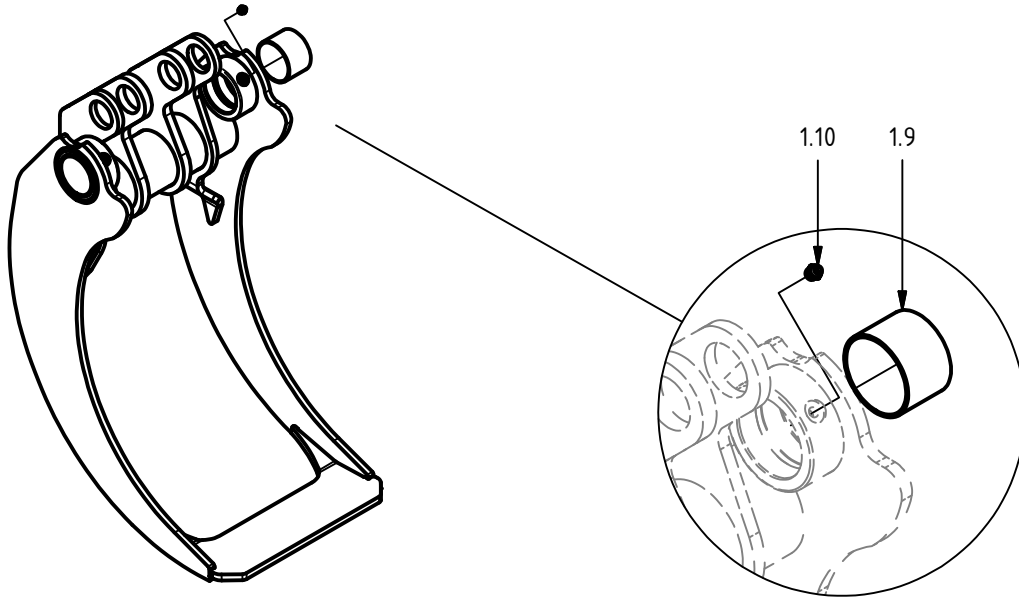

Hydraulic cylinder ø80/56

Item	Qty.	Part Number	Description	Notes
1	1	0150501	Barrel asm.	incl. item #1.2-1.3
1.2	1	0114004	Grease Fitting	M6x1
1.3	2	0660223	Plain bearing	ø50/55x40
2	1	0150502	Piston	80/56
3	1	0150503	Gland	80/56
4	1	0150504	Rod asm.	incl. item #4.2-4.3
4.2	2	0660223	Plain bearing	ø50/55x40
4.3	1	0114004	Grease Fitting	M6x1
5	1	0150525	Guide Ring	61/56 x 15-PF
6	1	0150527	Piston Ring	
7	1	0121076	Seal kit 80/56	
7.1	1	-	Dust Seal	PA 56/66 x 7 x 10
7.2	2	-	O-ring	74,5 x 3,0
7.3	1	-	Rod Seal	SI/L 56/71 x 12,5
7.4	1	-	Backup Ring	75/80 x 1,3
7.5	1	-	Piston Seal	M/R-PF 80/65 x 20

Grapple arm, male

Item	Qty.	Part Number	Description	Notes
1.8	2	0660217	Plain Bearing	70/75x50
1.9	2	0114023	Grease Fitting	M10 x 1

Grapple arm, female

Item	Qty.	Part Number	Description	Notes
1.9	2	0660217	Plain Bearing	70/75x50
1.10	2	0114023	Grease Fitting	M10 x 1