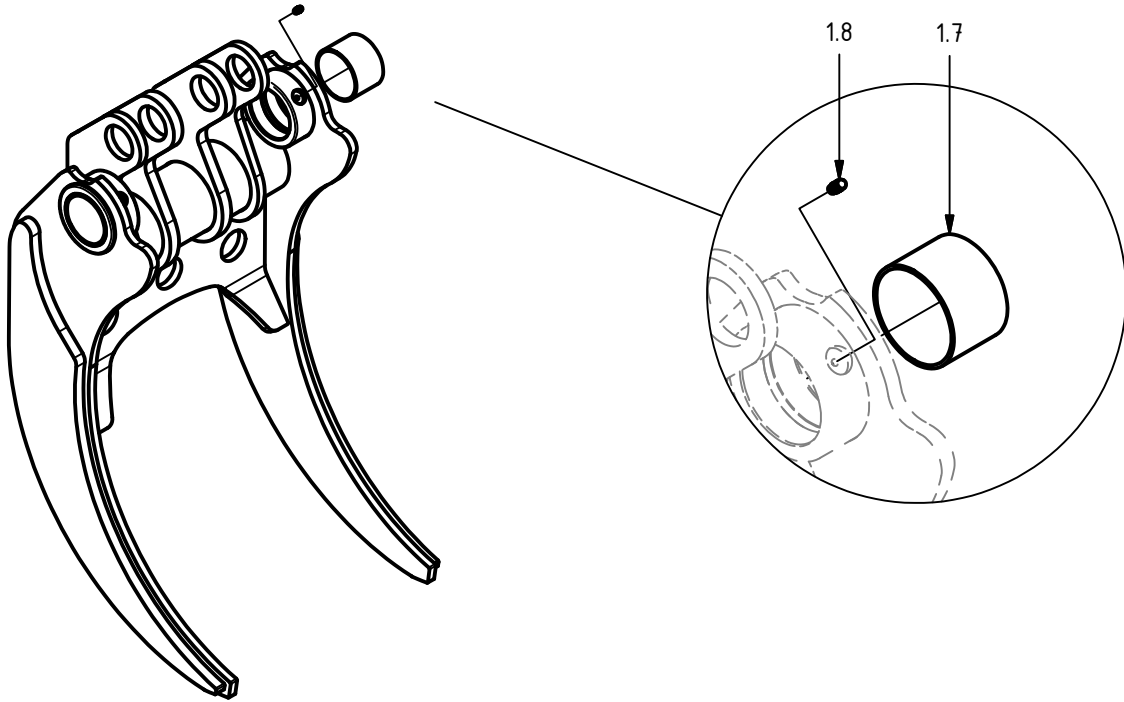

0660400

S/N 026-10149 & up

SuperGrip 260R

Item	Qty.	Part Number	Description	Notes
1	1	0660210	Frame	
2	1	0660401	Grapple arm, male	
3	1	0660402	Grapple arm, female	
4	2	0660209	Push rod asm.	
5	1	0150001	Hydraulic cylinder $\varnothing 80/56$	
6	4	0660258	Pin	$\varnothing 70 \times 68$
7	1	0660256	Pin	$\varnothing 50 \times 245$
8	1	0660260	Pin	$\varnothing 50 \times 118$
9	2	0660262	Pin	$\varnothing 50 \times 84$
10	8	0680021	Washer $\varnothing 70$	
11	8	0680054	Washer $\varnothing 50$	
12	4	0104615	Hex hd. cap screw	ISO 4014 - M20x90
13	4	0106032	Hex nut	ISO 4032 M20
14	2	0104500	Socket hd. Cap Screw	ISO 4762 - M16x90
15	2	0104502	Socket hd. Cap Screw	ISO 4762 - M16x110
16	3	0106030	Hex Nut	ISO 4032 M16
17	1	0660263	Nut	
18	1	0104888	Socket hd. Cap Screw	ISO 4762 - M16x130
19	1	0130061	Adapter str.	SJG 1412
20	1	0130107	Adapter str.	SJG 1408
-	-	0660540	Pin joint asm. kit	item #6, 10, 12, 13
-	-	0660541	Pin joint asm. kit	item #8, 11, 16, 18
-	-	0660542	Pin joint asm. kit	item #9, 11, 14, 16
-	-	0660543	Pin joint asm. kit	item #7, 11, 15, 17
-	-	0660965	Plain bearing kit	

Hydraulic cylinder ø80/56

Item	Qty.	Part Number	Description	Notes
1	1	0150501	Barrel asm.	incl. item #1.2-1.3
1.2	1	0114004	Grease Fitting	M6x1
1.3	2	0660223	Plain bearing	ø50/55x40
2	1	0150502	Piston	80/56
3	1	0150503	Gland	80/56
4	1	0150504	Rod asm.	incl. item #4.2-4.3
4.2	2	0660223	Plain bearing	ø50/55x40
4.3	1	0114004	Grease Fitting	M6x1
5	1	0150525	Guide Ring	61/56 x 15-PF
6	1	0150527	Piston Ring	
7	1	0121076	Seal kit 80/56	
7.1	1	-	Dust Seal	PA 56/66 x 7 x 10
7.2	2	-	O-ring	74,5 x 3,0
7.3	1	-	Rod Seal	SI/L 56/71 x 12,5
7.4	1	-	Backup Ring	75/80 x 1,3
7.5	1	-	Piston Seal	M/R-PF 80/65 x 20

Grapple arm, male

Item	Qty.	Part Number	Description	Notes
1.7	2	0660217	Plain Bearing	70/75x50
1.8	2	0114004	Grease Fitting	M6x1

Grapple arm, female

Item	Qty.	Part Number	Description	Notes
1.7	2	0660217	Plain Bearing	70/75x50
1.8	2	0114004	Grease Fitting	M6x1