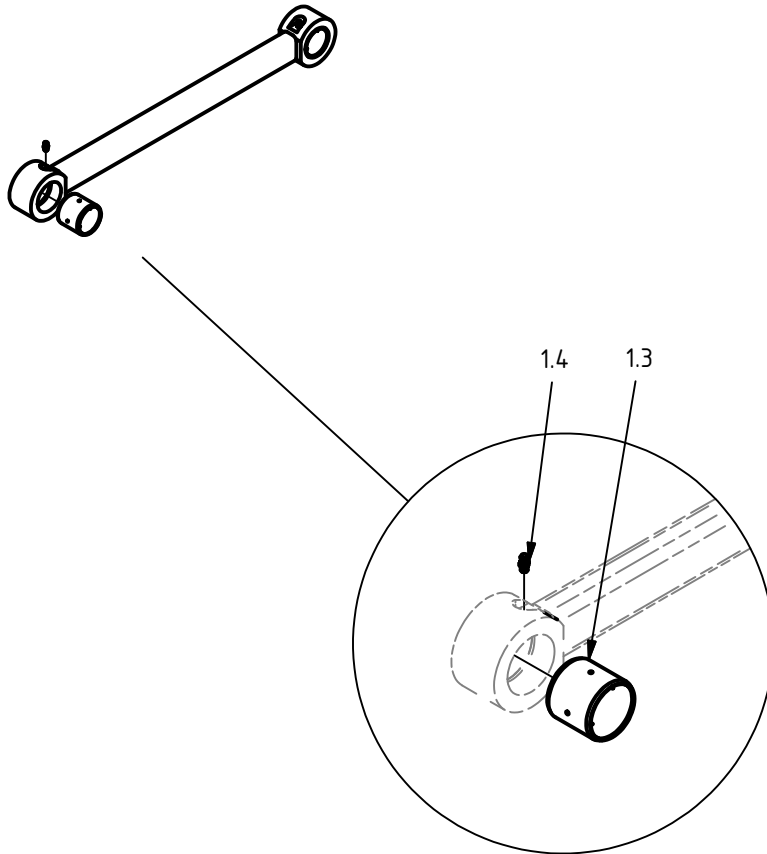

Push rod asm.

Item	Qty.	Part Number	Description	Notes
1.3	2	0680073	Plain bearing	Ø50/55x50
1.4	2	0114004	Grease Fitting	M6x1