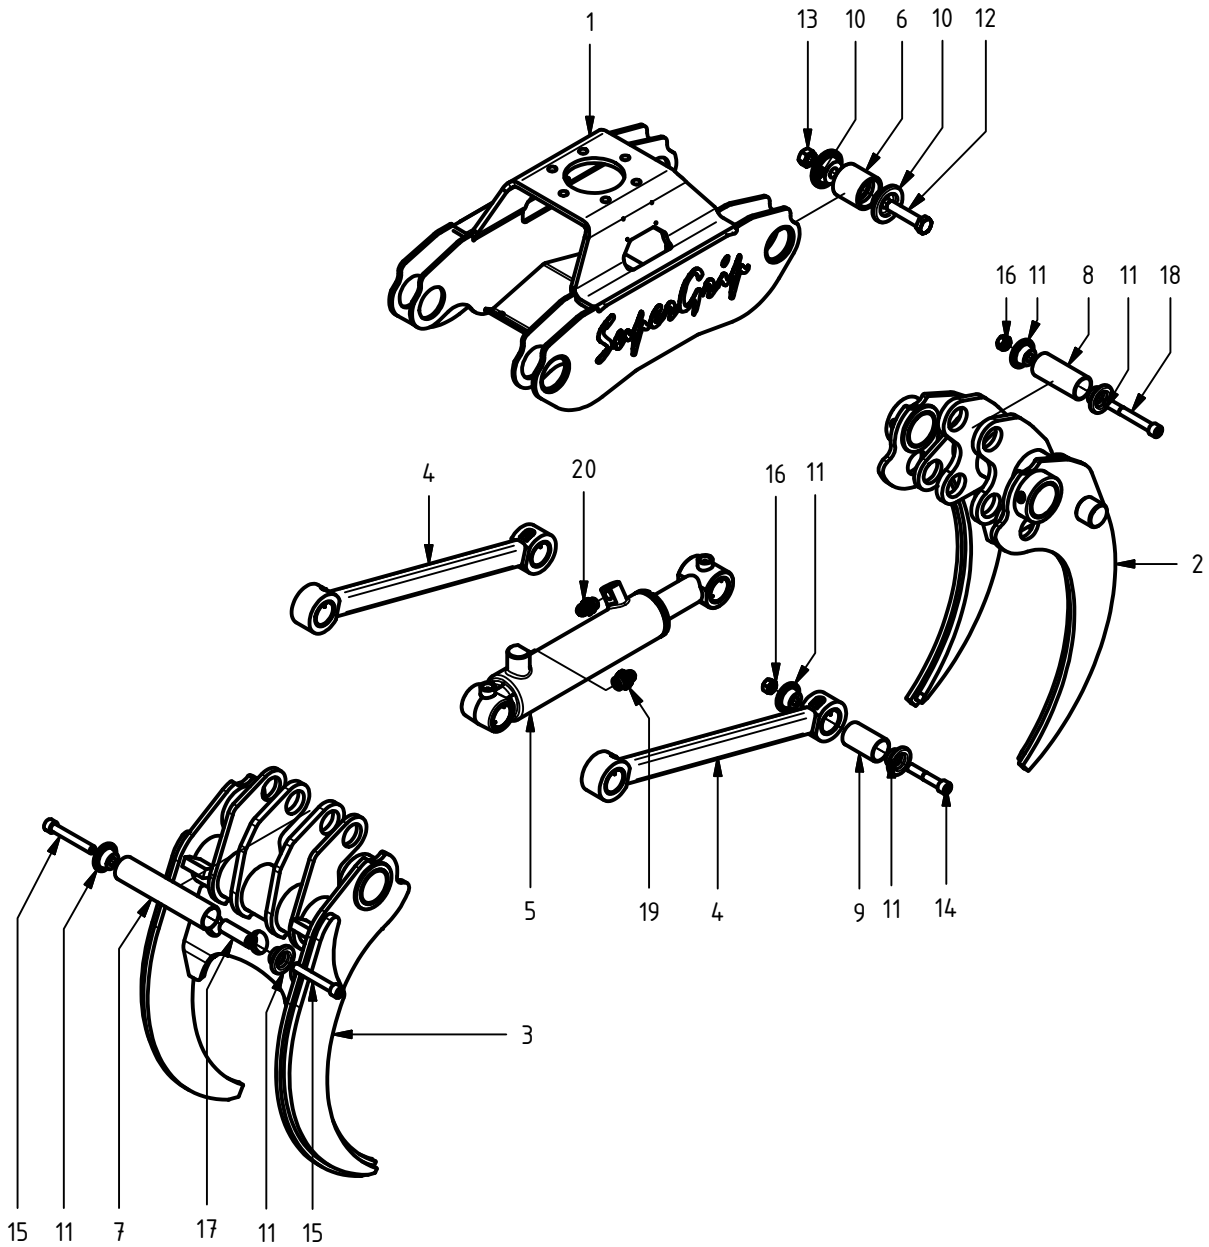

0660400

S/N 026-10149 & up

SuperGrip 260R

Item	Qty.	Part Number	Description	Notes
1	1	0660210	Frame	
2	1	0660401	Grapple arm, male	
3	1	0660402	Grapple arm, female	
4	2	0660209	Push rod asm.	
5	1	0150001	Hydraulic cylinder $\varnothing 80/56$	
6	4	0660258	Pin	$\varnothing 70 \times 68$
7	1	0660256	Pin	$\varnothing 50 \times 245$
8	1	0660260	Pin	$\varnothing 50 \times 118$
9	2	0660262	Pin	$\varnothing 50 \times 84$
10	8	0680021	Washer $\varnothing 70$	
11	8	0680054	Washer $\varnothing 50$	
12	4	0104615	Hex hd. cap screw	ISO 4014 - M20x90
13	4	0106032	Hex nut	ISO 4032 M20
14	2	0104500	Socket hd. Cap Screw	ISO 4762 - M16x90
15	2	0104502	Socket hd. Cap Screw	ISO 4762 - M16x110
16	3	0106030	Hex Nut	ISO 4032 M16
17	1	0660263	Nut	
18	1	0104888	Socket hd. Cap Screw	ISO 4762 - M16x130
19	1	0130061	Adapter str.	SJG 1412
20	1	0130107	Adapter str.	SJG 1408
-	-	0660540	Pin joint asm. kit	item #6, 10, 12, 13
-	-	0660541	Pin joint asm. kit	item #8, 11, 16, 18
-	-	0660542	Pin joint asm. kit	item #9, 11, 14, 16
-	-	0660543	Pin joint asm. kit	item #7, 11, 15, 17
-	-	0660965	Plain bearing kit	

Hydraulic cylinder ø80/56

Item	Qty.	Part Number	Description	Notes
1	1	0150501	Barrel asm.	incl. item #1.2-1.3
1.2	1	0114004	Grease Fitting	M6x1
1.3	2	0660223	Plain bearing	ø50/55x40
2	1	0150502	Piston	80/56
3	1	0150503	Gland	80/56
4	1	0150504	Rod asm.	incl. item #4.2-4.3
4.2	2	0660223	Plain bearing	ø50/55x40
4.3	1	0114004	Grease Fitting	M6x1
5	1	0150525	Guide Ring	61/56 x 15-PF
6	1	0150527	Piston Ring	
7	1	0121076	Seal kit 80/56	
7.1	1	-	Dust Seal	PA 56/66 x 7 x 10
7.2	2	-	O-ring	74,5 x 3,0
7.3	1	-	Rod Seal	SI/L 56/71 x 12,5
7.4	1	-	Backup Ring	75/80 x 1,3
7.5	1	-	Piston Seal	M/R-PF 80/65 x 20

Grapple arm, male

Item	Qty.	Part Number	Description	Notes
1.7	2	0660217	Plain Bearing	70/75x50
1.8	2	0114004	Grease Fitting	M6x1

Grapple arm, female

Item	Qty.	Part Number	Description	Notes
1.7	2	0660217	Plain Bearing	70/75x50
1.8	2	0114004	Grease Fitting	M6x1