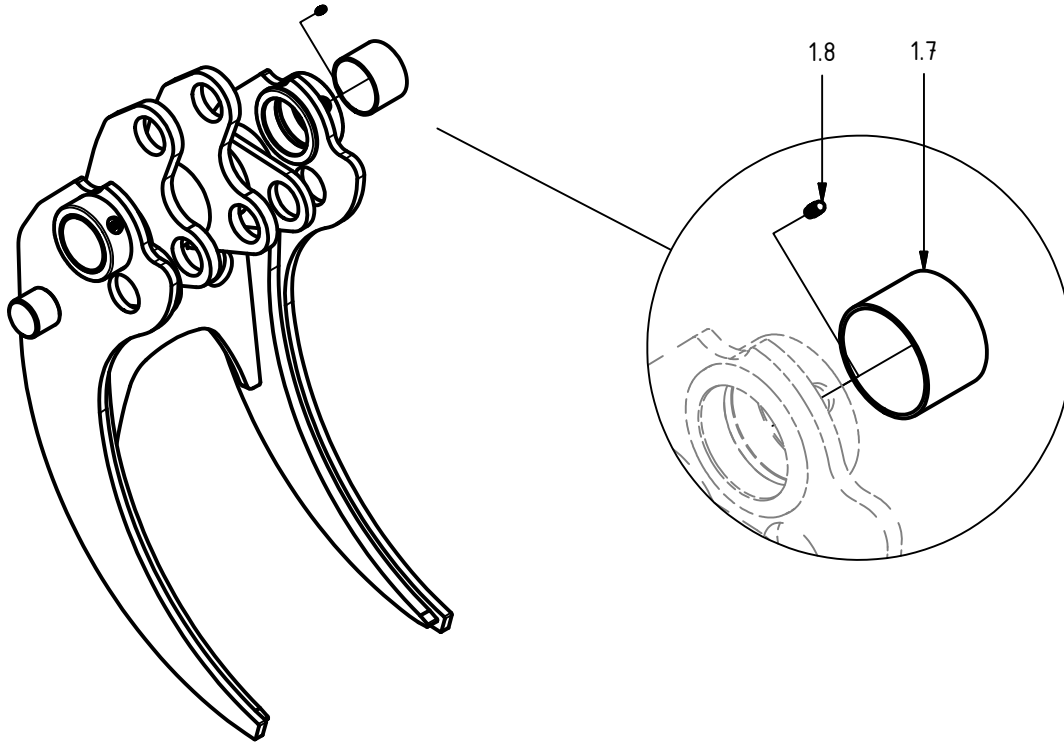

0660400

S/N 026-10149 & up

SuperGrip 260R

Item	Qty.	Part Number	Description	Notes
1	1	0660210	Frame	
2	1	0660401	Grapple arm, male	
3	1	0660402	Grapple arm, female	
4	2	0660209	Push rod asm.	
5	1	0150001	Hydraulic cylinder $\varnothing 80/56$	
6	4	0660258	Pin	$\varnothing 70 \times 68$
7	1	0660256	Pin	$\varnothing 50 \times 245$
8	1	0660260	Pin	$\varnothing 50 \times 118$
9	2	0660262	Pin	$\varnothing 50 \times 84$
10	8	0680021	Washer $\varnothing 70$	
11	8	0680054	Washer $\varnothing 50$	
12	4	0104615	Hex hd. cap screw	ISO 4014 - M20x90
13	4	0106032	Hex nut	ISO 4032 M20
14	2	0104500	Socket hd. Cap Screw	ISO 4762 - M16x90
15	2	0104502	Socket hd. Cap Screw	ISO 4762 - M16x110
16	3	0106030	Hex Nut	ISO 4032 M16
17	1	0660263	Nut	
18	1	0104888	Socket hd. Cap Screw	ISO 4762 - M16x130
19	1	0130061	Adapter str.	SJG 1412
20	1	0130107	Adapter str.	SJG 1408
-	-	0660540	Pin joint asm. kit	item #6, 10, 12, 13
-	-	0660541	Pin joint asm. kit	item #8, 11, 16, 18
-	-	0660542	Pin joint asm. kit	item #9, 11, 14, 16
-	-	0660543	Pin joint asm. kit	item #7, 11, 15, 17
-	-	0660965	Plain bearing kit	

Hydraulic cylinder ø80/56

Item	Qty.	Part Number	Description	Notes
1	1	0150501	Barrel asm.	incl. item #1.2-1.3
1.2	1	0114004	Grease Fitting	M6x1
1.3	2	0660223	Plain bearing	ø50/55x40
2	1	0150502	Piston	80/56
3	1	0150503	Gland	80/56
4	1	0150504	Rod asm.	incl. item #4.2-4.3
4.2	2	0660223	Plain bearing	ø50/55x40
4.3	1	0114004	Grease Fitting	M6x1
5	1	0150525	Guide Ring	61/56 x 15-PF
6	1	0150527	Piston Ring	
7	1	0121076	Seal kit 80/56	
7.1	1	-	Dust Seal	PA 56/66 x 7 x 10
7.2	2	-	O-ring	74,5 x 3,0
7.3	1	-	Rod Seal	SI/L 56/71 x 12,5
7.4	1	-	Backup Ring	75/80 x 1,3
7.5	1	-	Piston Seal	M/R-PF 80/65 x 20

Grapple arm, male

Item	Qty.	Part Number	Description	Notes
1.7	2	0660217	Plain Bearing	70/75x50
1.8	2	0114004	Grease Fitting	M6x1

Grapple arm, female

Item	Qty.	Part Number	Description	Notes
1.7	2	0660217	Plain Bearing	70/75x50
1.8	2	0114004	Grease Fitting	M6x1