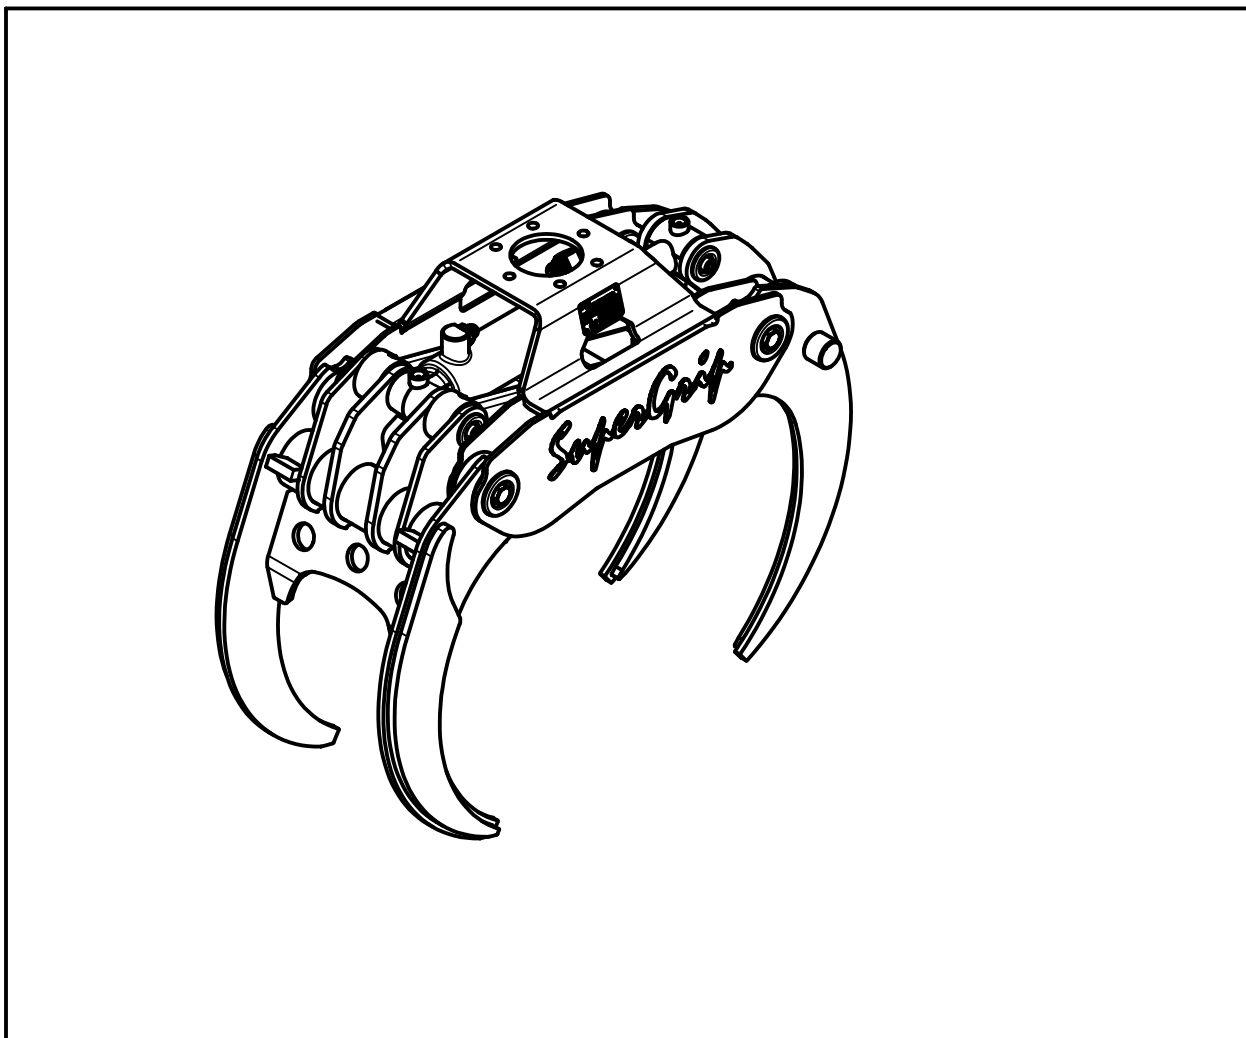

HULTDINSTM SuperGrip

2013-10-14

Rev. 09

Doc.Nr. 7660400-EN

Utg. 01-13

English

SuperGrip 260R

Spare Parts manual

0660400

S/N 026-10149 & up

SuperGrip 260R

Item	Qty.	Part Number	Description	Notes
1	1	0660210	Frame	
2	1	0660401	Grapple arm, male	
3	1	0660402	Grapple arm, female	
4	2	0660209	Push rod asm.	
5	1	0150001	Hydraulic cylinder $\varnothing 80/56$	
6	4	0660258	Pin	$\varnothing 70 \times 68$
7	1	0660256	Pin	$\varnothing 50 \times 245$
8	1	0660260	Pin	$\varnothing 50 \times 118$
9	2	0660262	Pin	$\varnothing 50 \times 84$
10	8	0680021	Washer $\varnothing 70$	
11	8	0680054	Washer $\varnothing 50$	
12	4	0104615	Hex hd. cap screw	ISO 4014 - M20x90
13	4	0106032	Hex nut	ISO 4032 M20
14	2	0104500	Socket hd. Cap Screw	ISO 4762 - M16x90
15	2	0104502	Socket hd. Cap Screw	ISO 4762 - M16x110
16	3	0106030	Hex Nut	ISO 4032 M16
17	1	0660263	Nut	
18	1	0104888	Socket hd. Cap Screw	ISO 4762 - M16x130
19	1	0130061	Adapter str.	SJG 1412
20	1	0130107	Adapter str.	SJG 1408
-	-	0660540	Pin joint asm. kit	item #6, 10, 12, 13
-	-	0660541	Pin joint asm. kit	item #8, 11, 16, 18
-	-	0660542	Pin joint asm. kit	item #9, 11, 14, 16
-	-	0660543	Pin joint asm. kit	item #7, 11, 15, 17
-	-	0660965	Plain bearing kit	

Grapple arm, male

Item	Qty.	Part Number	Description	Notes
1.7	2	0660217	Plain Bearing	70/75x50
1.8	2	0114004	Grease Fitting	M6x1

Grapple arm, female

Item	Qty.	Part Number	Description	Notes
1.7	2	0660217	Plain Bearing	70/75x50
1.8	2	0114004	Grease Fitting	M6x1