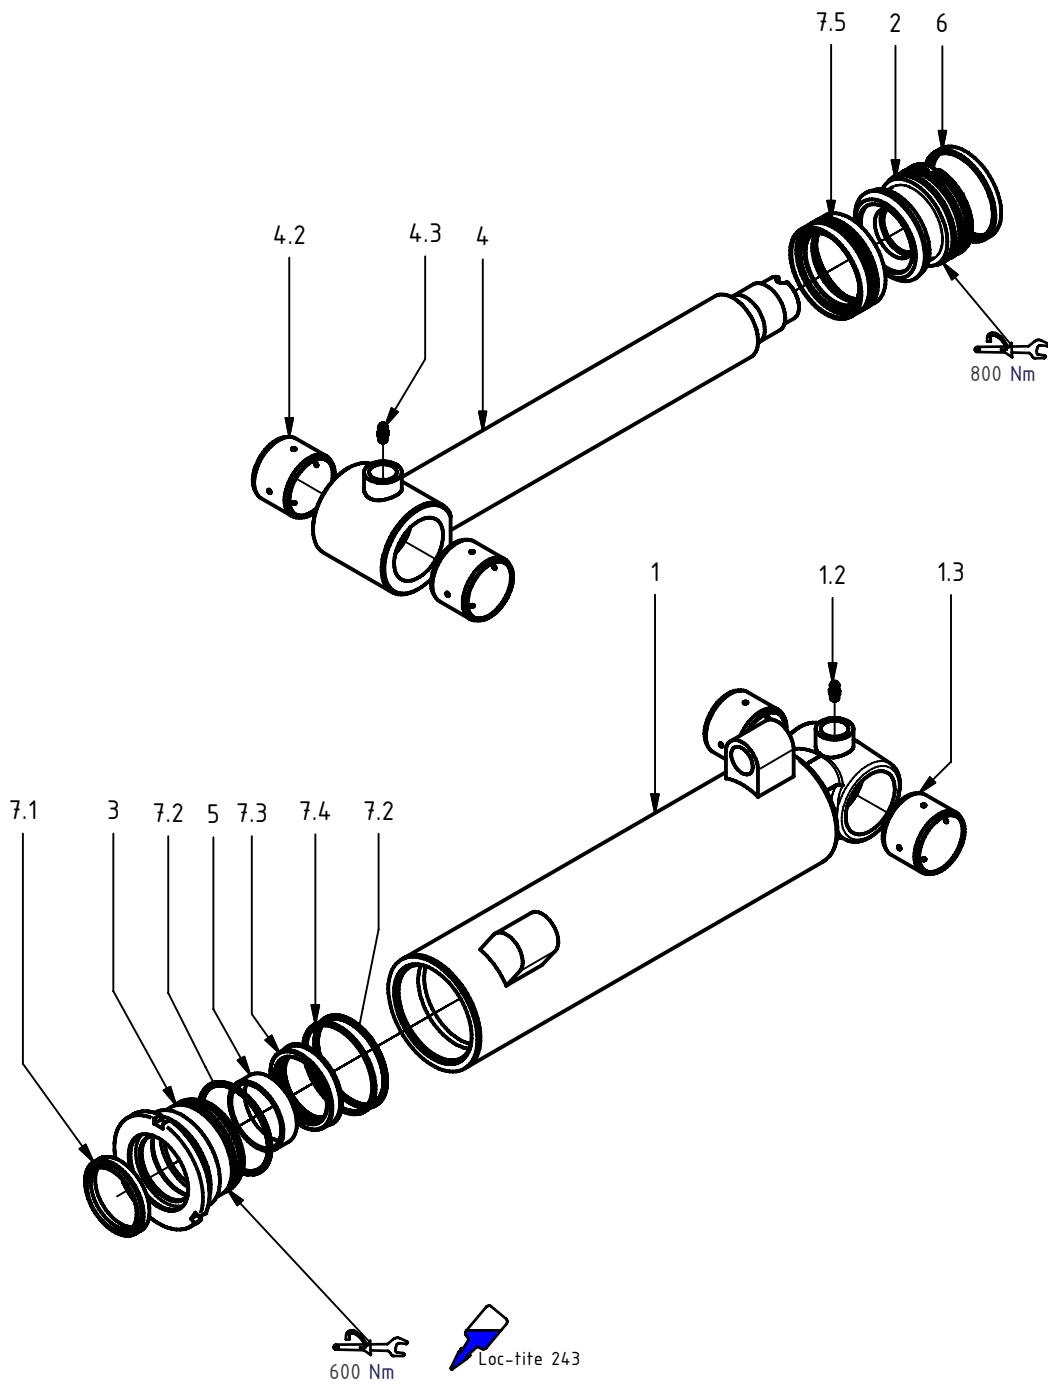

0660400

S/N 026-10149 & up

SuperGrip 260R

Item	Qty.	Part Number	Description	Notes
1	1	0660210	Frame	
2	1	0660401	Grapple arm, male	
3	1	0660402	Grapple arm, female	
4	2	0660209	Push rod asm.	
5	1	0150001	Hydraulic cylinder $\varnothing 80/56$	
6	4	0660258	Pin	$\varnothing 70 \times 68$
7	1	0660256	Pin	$\varnothing 50 \times 245$
8	1	0660260	Pin	$\varnothing 50 \times 118$
9	2	0660262	Pin	$\varnothing 50 \times 84$
10	8	0680021	Washer $\varnothing 70$	
11	8	0680054	Washer $\varnothing 50$	
12	4	0104615	Hex hd. cap screw	ISO 4014 - M20x90
13	4	0106032	Hex nut	ISO 4032 M20
14	2	0104500	Socket hd. Cap Screw	ISO 4762 - M16x90
15	2	0104502	Socket hd. Cap Screw	ISO 4762 - M16x110
16	3	0106030	Hex Nut	ISO 4032 M16
17	1	0660263	Nut	
18	1	0104888	Socket hd. Cap Screw	ISO 4762 - M16x130
19	1	0130061	Adapter str.	SJG 1412
20	1	0130107	Adapter str.	SJG 1408
-	-	0660540	Pin joint asm. kit	item #6, 10, 12, 13
-	-	0660541	Pin joint asm. kit	item #8, 11, 16, 18
-	-	0660542	Pin joint asm. kit	item #9, 11, 14, 16
-	-	0660543	Pin joint asm. kit	item #7, 11, 15, 17
-	-	0660965	Plain bearing kit	

Hydraulic cylinder ø80/56

Item	Qty.	Part Number	Description	Notes
1	1	0150501	Barrel asm.	incl. item #1.2-1.3
1.2	1	0114004	Grease Fitting	M6x1
1.3	2	0660223	Plain bearing	ø50/55x40
2	1	0150502	Piston	80/56
3	1	0150503	Gland	80/56
4	1	0150504	Rod asm.	incl. item #4.2-4.3
4.2	2	0660223	Plain bearing	ø50/55x40
4.3	1	0114004	Grease Fitting	M6x1
5	1	0150525	Guide Ring	61/56 x 15-PF
6	1	0150527	Piston Ring	
7	1	0121076	Seal kit 80/56	
7.1	1	-	Dust Seal	PA 56/66 x 7 x 10
7.2	2	-	O-ring	74,5 x 3,0
7.3	1	-	Rod Seal	SI/L 56/71 x 12,5
7.4	1	-	Backup Ring	75/80 x 1,3
7.5	1	-	Piston Seal	M/R-PF 80/65 x 20

Grapple arm, male

Item	Qty.	Part Number	Description	Notes
1.7	2	0660217	Plain Bearing	70/75x50
1.8	2	0114004	Grease Fitting	M6x1

Grapple arm, female

Item	Qty.	Part Number	Description	Notes
1.7	2	0660217	Plain Bearing	70/75x50
1.8	2	0114004	Grease Fitting	M6x1