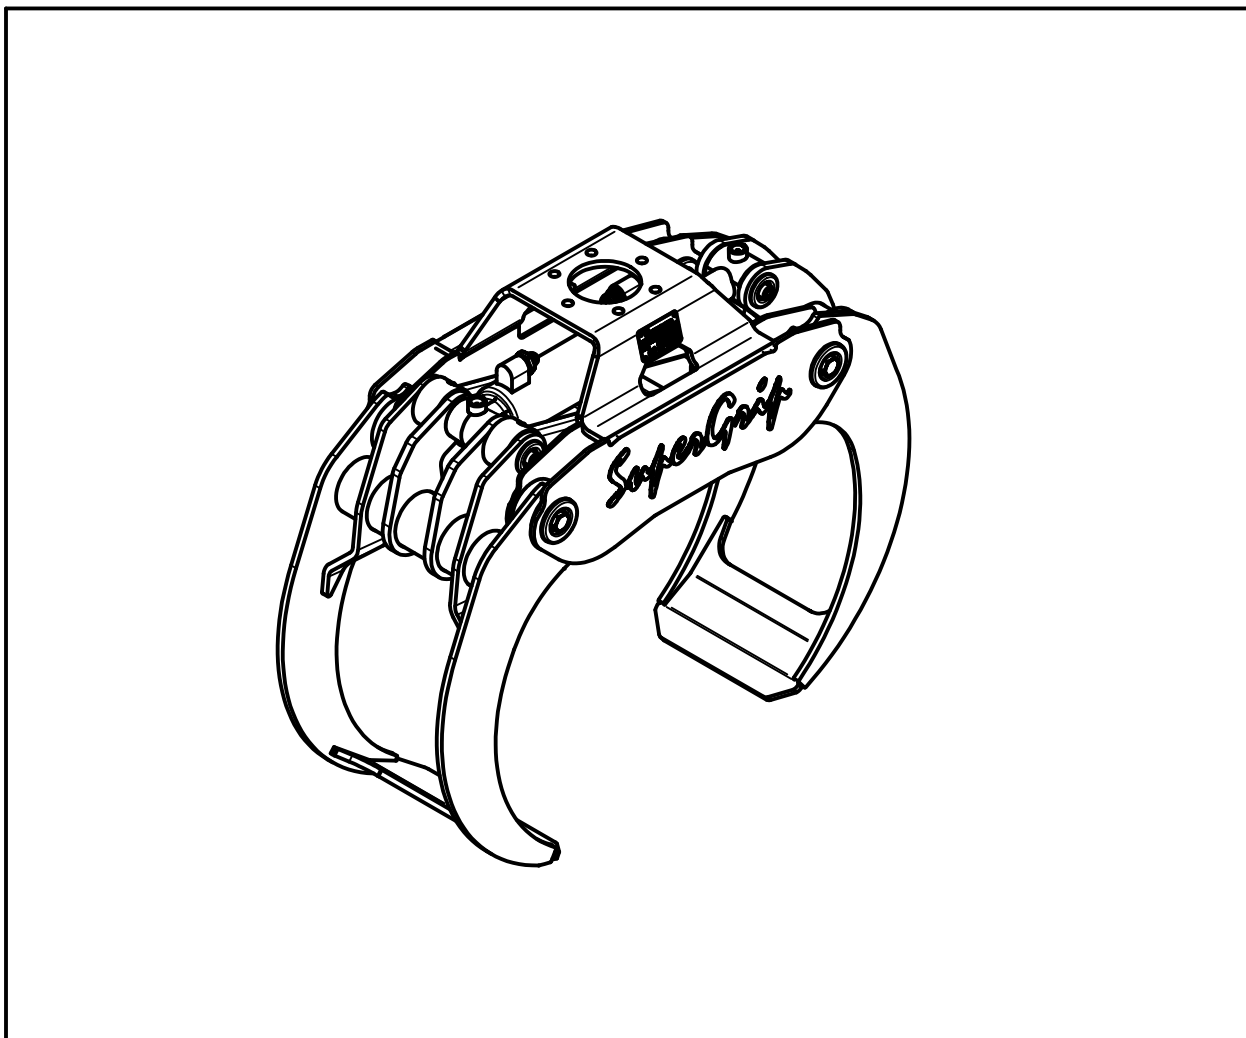

HULTDINSTM SuperGrip

SuperGrip 260

2009-12-15

Rev. 12

Doc.Nr. 7660200-EN

Utg. 01-10

English

Spare Parts manual

0660200

S/N 026-5050 & up

SuperGrip 260

Item	Qty.	Part Number	Description	Notes
1	1	0660210	Frame	
2	1	0660201	Grapple arm, male	
3	1	0660202	Grapple arm, female	
4	2	0660209	Push rod asm.	
5	1	0150001	Hydraulic cylinder $\varnothing 80/56$	
6	4	0660258	Pin	$\varnothing 70 \times 68$
7	1	0660256	Pin	$\varnothing 50 \times 245$
8	1	0660260	Pin	$\varnothing 50 \times 118$
9	2	0660262	Pin	$\varnothing 50 \times 84$
10	8	0680021	Washer	
11	8	0680054	Washer	
12	4	0104615	Hex hd. cap screw	ISO 4014 - M20x90
13	4	0106032	Hex nut	ISO 4032 M20
14	2	0104500	Socket hd. Cap Screw	ISO 4762 - M16x90
15	2	0104502	Socket hd. Cap Screw	ISO 4762 - M16x110
16	3	0106030	Hex Nut	ISO 4032 - M16
17	1	0660263	Nut	
18	1	0104888	Socket hd. Cap Screw	ISO 4762 - M16x130
19	1	0130061	Adapter str.	10-12f4omxs
20	1	0130107	Adapter str.	10F40MX
91	-	0660540	Pin joint asm. kit	item #6, 10, 12, 13
92	-	0660541	Pin joint asm. kit	item #8, 11, 16, 18
93	-	0660542	Pin joint asm. kit	item #9, 11, 14, 16
94	-	0660543	Pin joint asm. kit	item #7, 11, 15, 17
95	-	0660965	Plain bearing kit	

Grapple arm, male

Item	Qty.	Part Number	Description	Notes
1.8	2	0660217	Plain Bearing	70/75x50
1.9	2	0114004	Grease Fitting	M6x1

Grapple arm, female

Item	Qty.	Part Number	Description	Notes
1.8	2	0660217	Plain Bearing	70/75x50
1.9	2	0114004	Grease Fitting	M6x1

Push rod asm.

Item	Qty.	Part Number	Description	Notes
1.3	2	0680073	Plain bearing	Ø50/55x50
1.4	2	0114004	Grease Fitting	M6x1

HULTDINS *SuperGrip*™

Hultdin System AB
Skolgatan 12, SE-930 70 MALÅ, Sweden
tel. +46 953 418 00, fax +46 953 418 01
E-mail: sales@hultdins.se