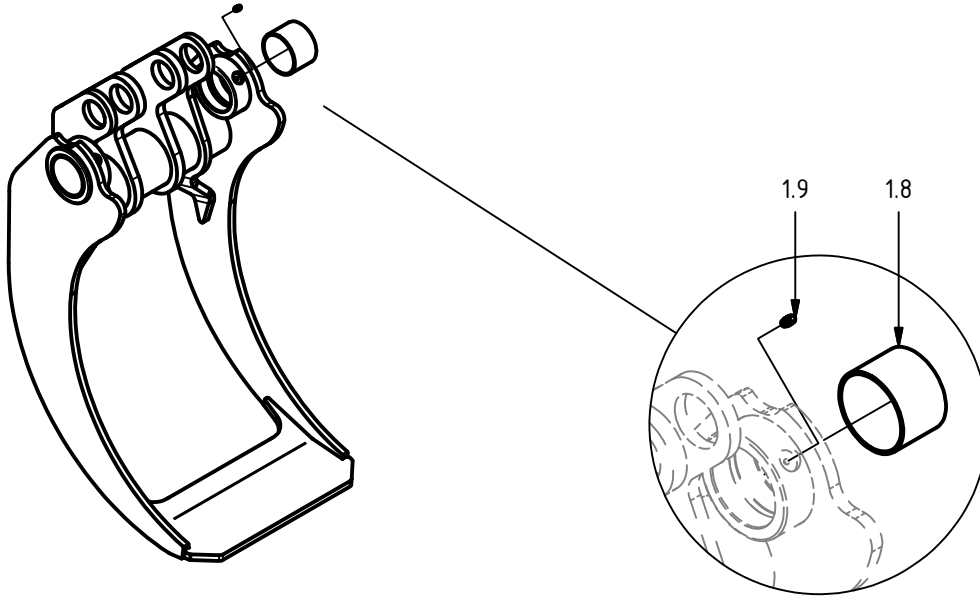

0660200

S/N 026-5050 & up

SuperGrip 260

Item	Qty.	Part Number	Description	Notes
1	1	0660210	Frame	
2	1	0660201	Grapple arm, male	
3	1	0660202	Grapple arm, female	
4	2	0660209	Push rod asm.	
5	1	0150001	Hydraulic cylinder $\varnothing 80/56$	
6	4	0660258	Pin	$\varnothing 70 \times 68$
7	1	0660256	Pin	$\varnothing 50 \times 245$
8	1	0660260	Pin	$\varnothing 50 \times 118$
9	2	0660262	Pin	$\varnothing 50 \times 84$
10	8	0680021	Washer	
11	8	0680054	Washer	
12	4	0104615	Hex hd. cap screw	ISO 4014 - M20x90
13	4	0106032	Hex nut	ISO 4032 M20
14	2	0104500	Socket hd. Cap Screw	ISO 4762 - M16x90
15	2	0104502	Socket hd. Cap Screw	ISO 4762 - M16x110
16	3	0106030	Hex Nut	ISO 4032 - M16
17	1	0660263	Nut	
18	1	0104888	Socket hd. Cap Screw	ISO 4762 - M16x130
19	1	0130061	Adapter str.	10-12f4omxs
20	1	0130107	Adapter str.	10F40MX
91	-	0660540	Pin joint asm. kit	item #6, 10, 12, 13
92	-	0660541	Pin joint asm. kit	item #8, 11, 16, 18
93	-	0660542	Pin joint asm. kit	item #9, 11, 14, 16
94	-	0660543	Pin joint asm. kit	item #7, 11, 15, 17
95	-	0660965	Plain bearing kit	

Hydraulic cylinder ø80/56

Item	Qty.	Part Number	Description	Notes
1	1	0150501	Barrel asm.	incl. item #1.2-1.3
1.2	1	0114004	Grease Fitting	M6x1
1.3	2	0660223	Plain bearing	ø50/55x40
2	1	0150502	Piston	80/56
3	1	0150503	Gland	80/56
4	1	0150504	Rod asm.	incl. item #4.2-4.3
4.2	2	0660223	Plain bearing	ø50/55x40
4.3	1	0114004	Grease Fitting	M6x1
5	1	0150525	Guide Ring	61/56 x 15-PF
6	1	0150527	Piston Ring	
7	1	0121076	Seal kit 80/56	
7.1	1	-	Dust Seal	PA 56/66 x 7 x 10
7.2	2	-	O-ring	74,5 x 3,0
7.3	1	-	Rod Seal	SI/L 56/71 x 12,5
7.4	1	-	Backup Ring	75/80 x 1,3
7.5	1	-	Piston Seal	M/R-PF 80/65 x 20

Grapple arm, male

Item	Qty.	Part Number	Description	Notes
1.8	2	0660217	Plain Bearing	70/75x50
1.9	2	0114004	Grease Fitting	M6x1

Grapple arm, female

Item	Qty.	Part Number	Description	Notes
1.8	2	0660217	Plain Bearing	70/75x50
1.9	2	0114004	Grease Fitting	M6x1