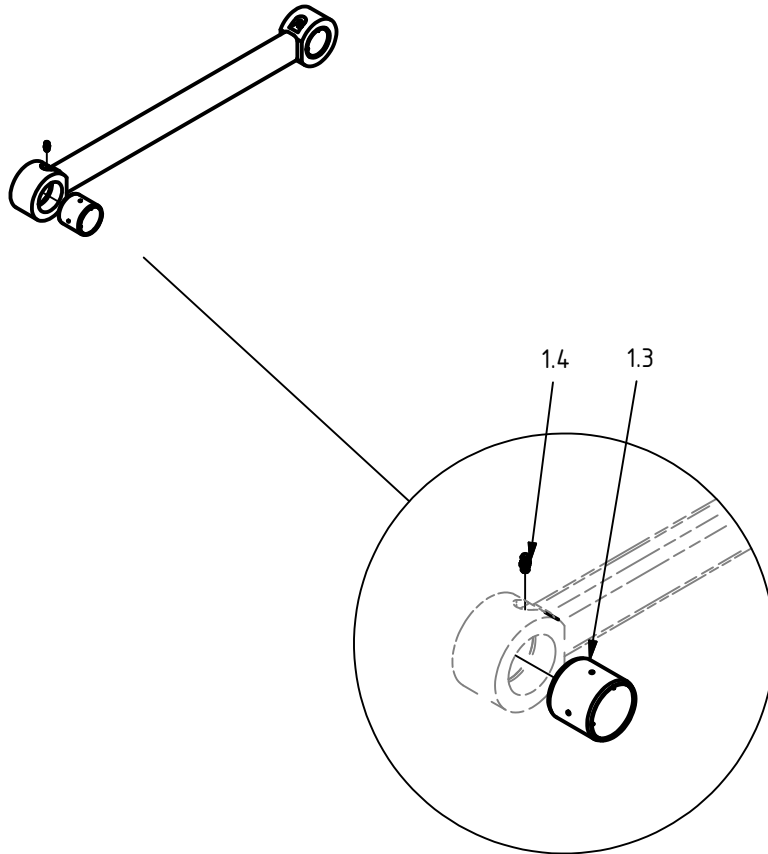

Hydraulic cylinder ø80/56

Item	Qty.	Part Number	Description	Notes
1	1	0150501	Barrel asm.	incl. item #1.2-1.3
1.2	1	0114004	Grease Fitting	M6x1
1.3	2	0660223	Plain bearing	ø50/55x40
2	1	0150502	Piston	80/56
3	1	0150503	Gland	80/56
4	1	0150504	Rod asm.	incl. item #4.2-4.3
4.2	2	0660223	Plain bearing	ø50/55x40
4.3	1	0114004	Grease Fitting	M6x1
5	1	0150525	Guide Ring	61/56 x 15-PF
6	1	0150527	Piston Ring	
7	1	0121076	Seal kit 80/56	
7.1	1	-	Dust Seal	PA 56/66 x 7 x 10
7.2	2	-	O-ring	74,5 x 3,0
7.3	1	-	Rod Seal	SI/L 56/71 x 12,5
7.4	1	-	Backup Ring	75/80 x 1,3
7.5	1	-	Piston Seal	M/R-PF 80/65 x 20

Grapple arm, male

Item	Qty.	Part Number	Description	Notes
1.8	2	0660217	Plain Bearing	70/75x50
1.9	2	0114004	Grease Fitting	M6x1

Grapple arm, female

Item	Qty.	Part Number	Description	Notes
1.8	2	0660217	Plain Bearing	70/75x50
1.9	2	0114004	Grease Fitting	M6x1

Push rod asm.

Item	Qty.	Part Number	Description	Notes
1.3	2	0680073	Plain bearing	Ø50/55x50
1.4	2	0114004	Grease Fitting	M6x1

HULTDINS *SuperGrip*™

Hultdin System AB
Skolgatan 12, SE-930 70 MALÅ, Sweden
tel. +46 953 418 00, fax +46 953 418 01
E-mail: sales@hultdins.se