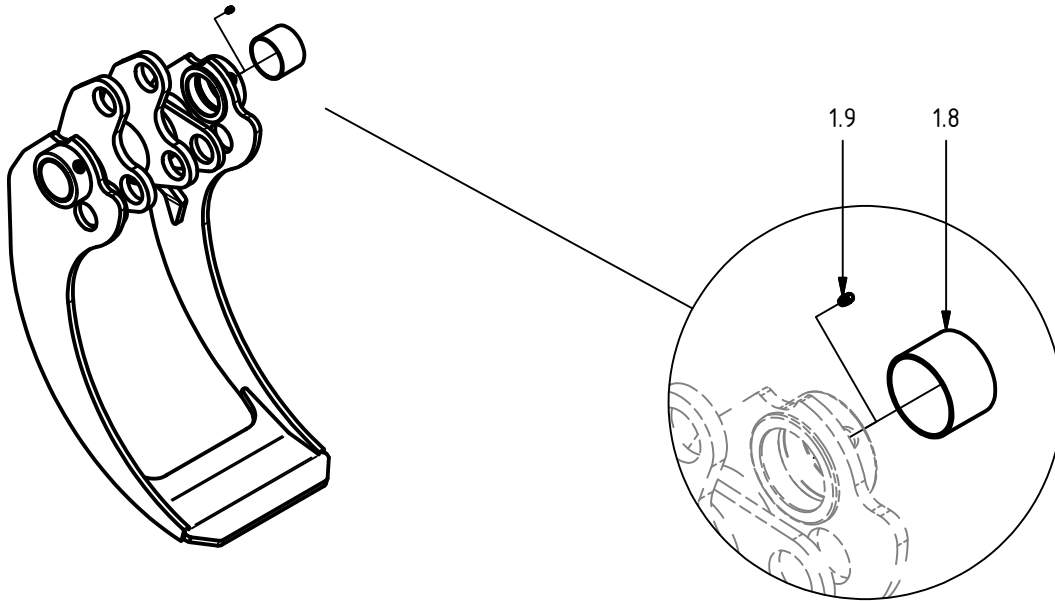

0660200

S/N 026-5050 & up

SuperGrip 260

Item	Qty.	Part Number	Description	Notes
1	1	0660210	Frame	
2	1	0660201	Grapple arm, male	
3	1	0660202	Grapple arm, female	
4	2	0660209	Push rod asm.	
5	1	0150001	Hydraulic cylinder $\varnothing 80/56$	
6	4	0660258	Pin	$\varnothing 70 \times 68$
7	1	0660256	Pin	$\varnothing 50 \times 245$
8	1	0660260	Pin	$\varnothing 50 \times 118$
9	2	0660262	Pin	$\varnothing 50 \times 84$
10	8	0680021	Washer	
11	8	0680054	Washer	
12	4	0104615	Hex hd. cap screw	ISO 4014 - M20x90
13	4	0106032	Hex nut	ISO 4032 M20
14	2	0104500	Socket hd. Cap Screw	ISO 4762 - M16x90
15	2	0104502	Socket hd. Cap Screw	ISO 4762 - M16x110
16	3	0106030	Hex Nut	ISO 4032 - M16
17	1	0660263	Nut	
18	1	0104888	Socket hd. Cap Screw	ISO 4762 - M16x130
19	1	0130061	Adapter str.	10-12f4omxs
20	1	0130107	Adapter str.	10F40MX
91	-	0660540	Pin joint asm. kit	item #6, 10, 12, 13
92	-	0660541	Pin joint asm. kit	item #8, 11, 16, 18
93	-	0660542	Pin joint asm. kit	item #9, 11, 14, 16
94	-	0660543	Pin joint asm. kit	item #7, 11, 15, 17
95	-	0660965	Plain bearing kit	

Hydraulic cylinder ø80/56

Item	Qty.	Part Number	Description	Notes
1	1	0150501	Barrel asm.	incl. item #1.2-1.3
1.2	1	0114004	Grease Fitting	M6x1
1.3	2	0660223	Plain bearing	ø50/55x40
2	1	0150502	Piston	80/56
3	1	0150503	Gland	80/56
4	1	0150504	Rod asm.	incl. item #4.2-4.3
4.2	2	0660223	Plain bearing	ø50/55x40
4.3	1	0114004	Grease Fitting	M6x1
5	1	0150525	Guide Ring	61/56 x 15-PF
6	1	0150527	Piston Ring	
7	1	0121076	Seal kit 80/56	
7.1	1	-	Dust Seal	PA 56/66 x 7 x 10
7.2	2	-	O-ring	74,5 x 3,0
7.3	1	-	Rod Seal	SI/L 56/71 x 12,5
7.4	1	-	Backup Ring	75/80 x 1,3
7.5	1	-	Piston Seal	M/R-PF 80/65 x 20

Grapple arm, male

Item	Qty.	Part Number	Description	Notes
1.8	2	0660217	Plain Bearing	70/75x50
1.9	2	0114004	Grease Fitting	M6x1

Grapple arm, female

Item	Qty.	Part Number	Description	Notes
1.8	2	0660217	Plain Bearing	70/75x50
1.9	2	0114004	Grease Fitting	M6x1