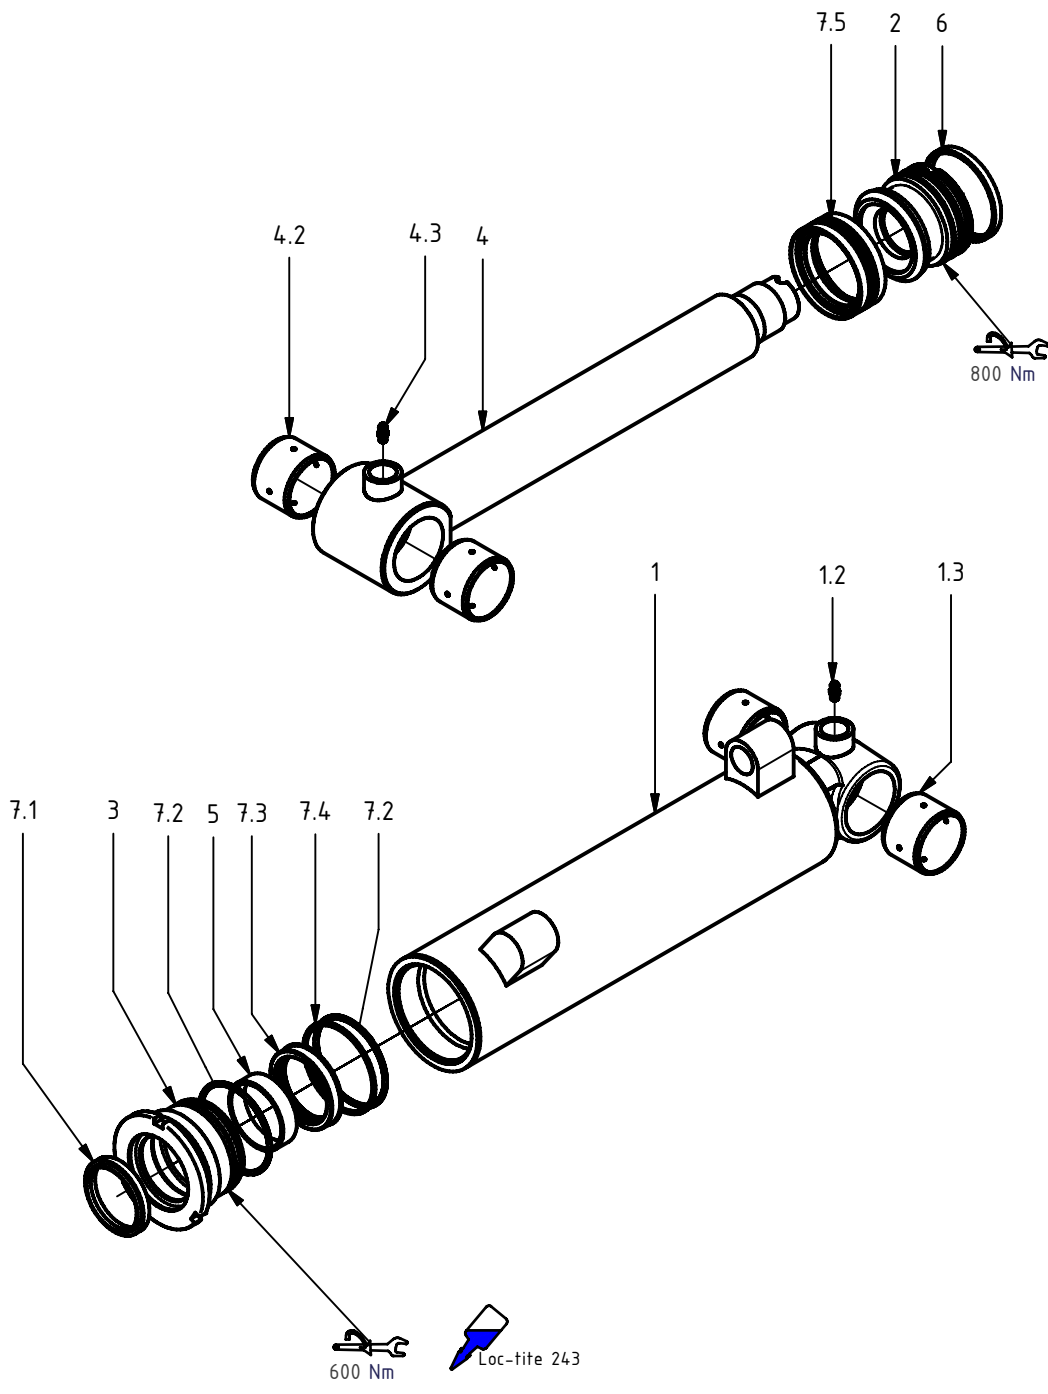

0660200

S/N 026-5050 & up

SuperGrip 260

Item	Qty.	Part Number	Description	Notes
1	1	0660210	Frame	
2	1	0660201	Grapple arm, male	
3	1	0660202	Grapple arm, female	
4	2	0660209	Push rod asm.	
5	1	0150001	Hydraulic cylinder $\varnothing 80/56$	
6	4	0660258	Pin	$\varnothing 70 \times 68$
7	1	0660256	Pin	$\varnothing 50 \times 245$
8	1	0660260	Pin	$\varnothing 50 \times 118$
9	2	0660262	Pin	$\varnothing 50 \times 84$
10	8	0680021	Washer	
11	8	0680054	Washer	
12	4	0104615	Hex hd. cap screw	ISO 4014 - M20x90
13	4	0106032	Hex nut	ISO 4032 M20
14	2	0104500	Socket hd. Cap Screw	ISO 4762 - M16x90
15	2	0104502	Socket hd. Cap Screw	ISO 4762 - M16x110
16	3	0106030	Hex Nut	ISO 4032 - M16
17	1	0660263	Nut	
18	1	0104888	Socket hd. Cap Screw	ISO 4762 - M16x130
19	1	0130061	Adapter str.	10-12f4omxs
20	1	0130107	Adapter str.	10F40MX
91	-	0660540	Pin joint asm. kit	item #6, 10, 12, 13
92	-	0660541	Pin joint asm. kit	item #8, 11, 16, 18
93	-	0660542	Pin joint asm. kit	item #9, 11, 14, 16
94	-	0660543	Pin joint asm. kit	item #7, 11, 15, 17
95	-	0660965	Plain bearing kit	

Hydraulic cylinder ø80/56

Item	Qty.	Part Number	Description	Notes
1	1	0150501	Barrel asm.	incl. item #1.2-1.3
1.2	1	0114004	Grease Fitting	M6x1
1.3	2	0660223	Plain bearing	ø50/55x40
2	1	0150502	Piston	80/56
3	1	0150503	Gland	80/56
4	1	0150504	Rod asm.	incl. item #4.2-4.3
4.2	2	0660223	Plain bearing	ø50/55x40
4.3	1	0114004	Grease Fitting	M6x1
5	1	0150525	Guide Ring	61/56 x 15-PF
6	1	0150527	Piston Ring	
7	1	0121076	Seal kit 80/56	
7.1	1	-	Dust Seal	PA 56/66 x 7 x 10
7.2	2	-	O-ring	74,5 x 3,0
7.3	1	-	Rod Seal	SI/L 56/71 x 12,5
7.4	1	-	Backup Ring	75/80 x 1,3
7.5	1	-	Piston Seal	M/R-PF 80/65 x 20

Grapple arm, male

Item	Qty.	Part Number	Description	Notes
1.8	2	0660217	Plain Bearing	70/75x50
1.9	2	0114004	Grease Fitting	M6x1

Grapple arm, female

Item	Qty.	Part Number	Description	Notes
1.8	2	0660217	Plain Bearing	70/75x50
1.9	2	0114004	Grease Fitting	M6x1