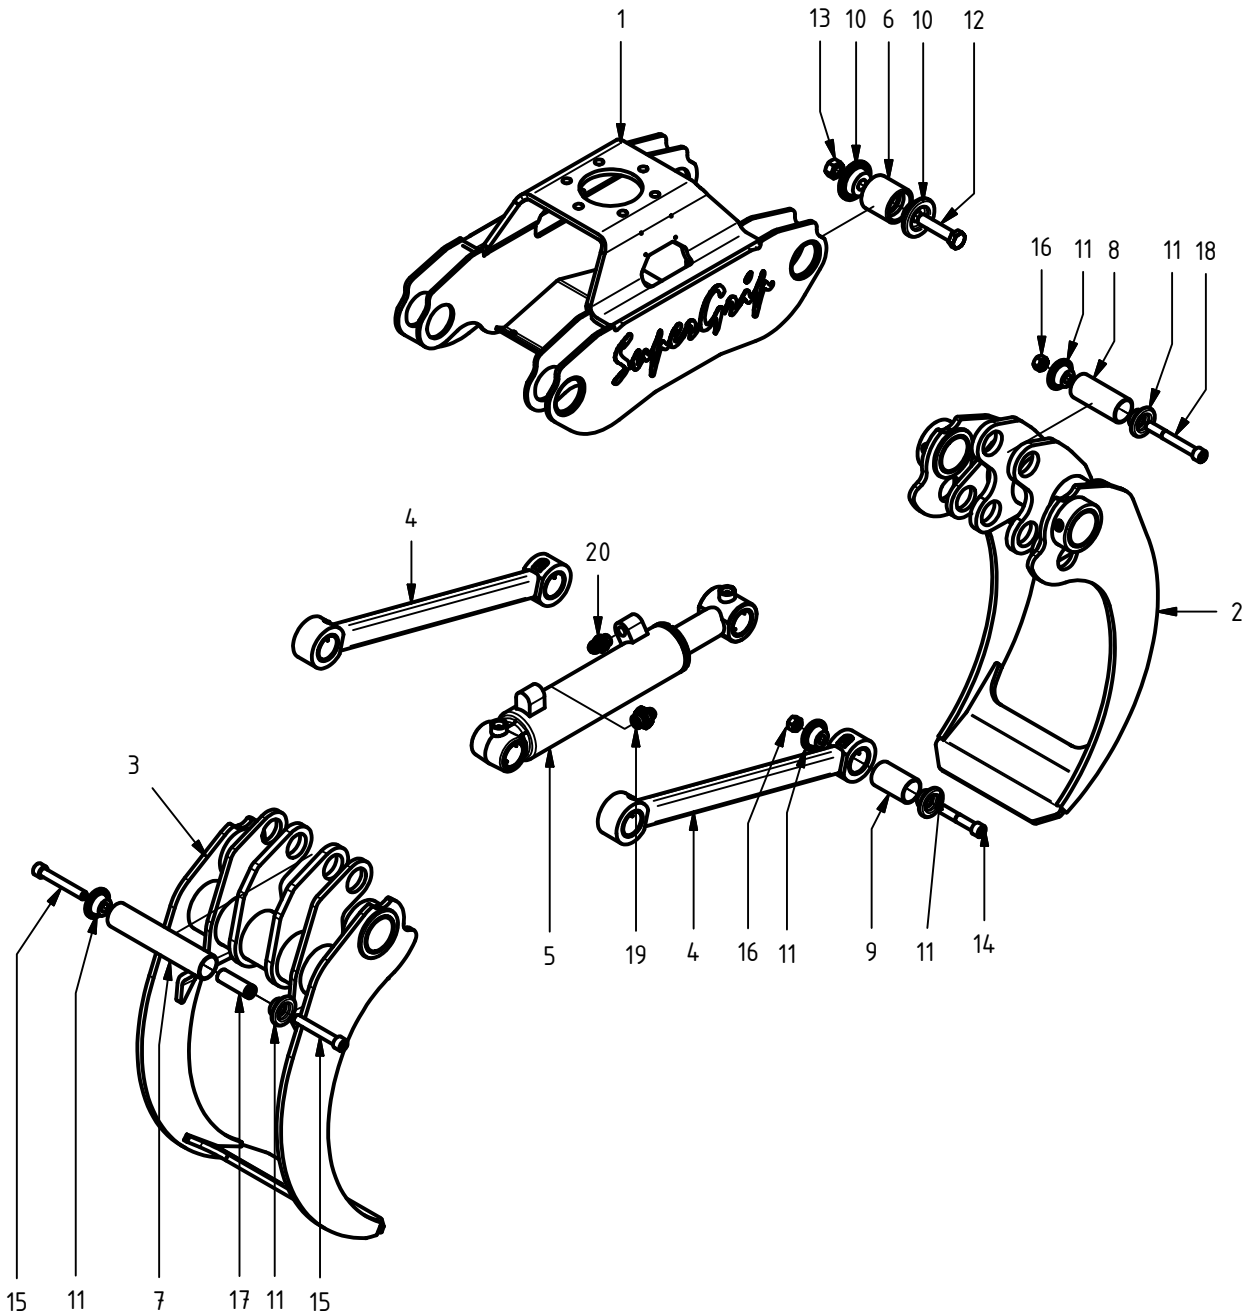

0660200

S/N 026-5050 & up

SuperGrip 260

Item	Qty.	Part Number	Description	Notes
1	1	0660210	Frame	
2	1	0660201	Grapple arm, male	
3	1	0660202	Grapple arm, female	
4	2	0660209	Push rod asm.	
5	1	0150001	Hydraulic cylinder $\varnothing 80/56$	
6	4	0660258	Pin	$\varnothing 70 \times 68$
7	1	0660256	Pin	$\varnothing 50 \times 245$
8	1	0660260	Pin	$\varnothing 50 \times 118$
9	2	0660262	Pin	$\varnothing 50 \times 84$
10	8	0680021	Washer	
11	8	0680054	Washer	
12	4	0104615	Hex hd. cap screw	ISO 4014 - M20x90
13	4	0106032	Hex nut	ISO 4032 M20
14	2	0104500	Socket hd. Cap Screw	ISO 4762 - M16x90
15	2	0104502	Socket hd. Cap Screw	ISO 4762 - M16x110
16	3	0106030	Hex Nut	ISO 4032 - M16
17	1	0660263	Nut	
18	1	0104888	Socket hd. Cap Screw	ISO 4762 - M16x130
19	1	0130061	Adapter str.	10-12f4omxs
20	1	0130107	Adapter str.	10F40MX
91	-	0660540	Pin joint asm. kit	item #6, 10, 12, 13
92	-	0660541	Pin joint asm. kit	item #8, 11, 16, 18
93	-	0660542	Pin joint asm. kit	item #9, 11, 14, 16
94	-	0660543	Pin joint asm. kit	item #7, 11, 15, 17
95	-	0660965	Plain bearing kit	

Grapple arm, male

Item	Qty.	Part Number	Description	Notes
1.8	2	0660217	Plain Bearing	70/75x50
1.9	2	0114004	Grease Fitting	M6x1

Grapple arm, female

Item	Qty.	Part Number	Description	Notes
1.8	2	0660217	Plain Bearing	70/75x50
1.9	2	0114004	Grease Fitting	M6x1

Push rod asm.

Item	Qty.	Part Number	Description	Notes
1.3	2	0680073	Plain bearing	Ø50/55x50
1.4	2	0114004	Grease Fitting	M6x1

HULTDINS *SuperGrip*™

Hultdin System AB
Skolgatan 12, SE-930 70 MALÅ, Sweden
tel. +46 953 418 00, fax +46 953 418 01
E-mail: sales@hultdins.se